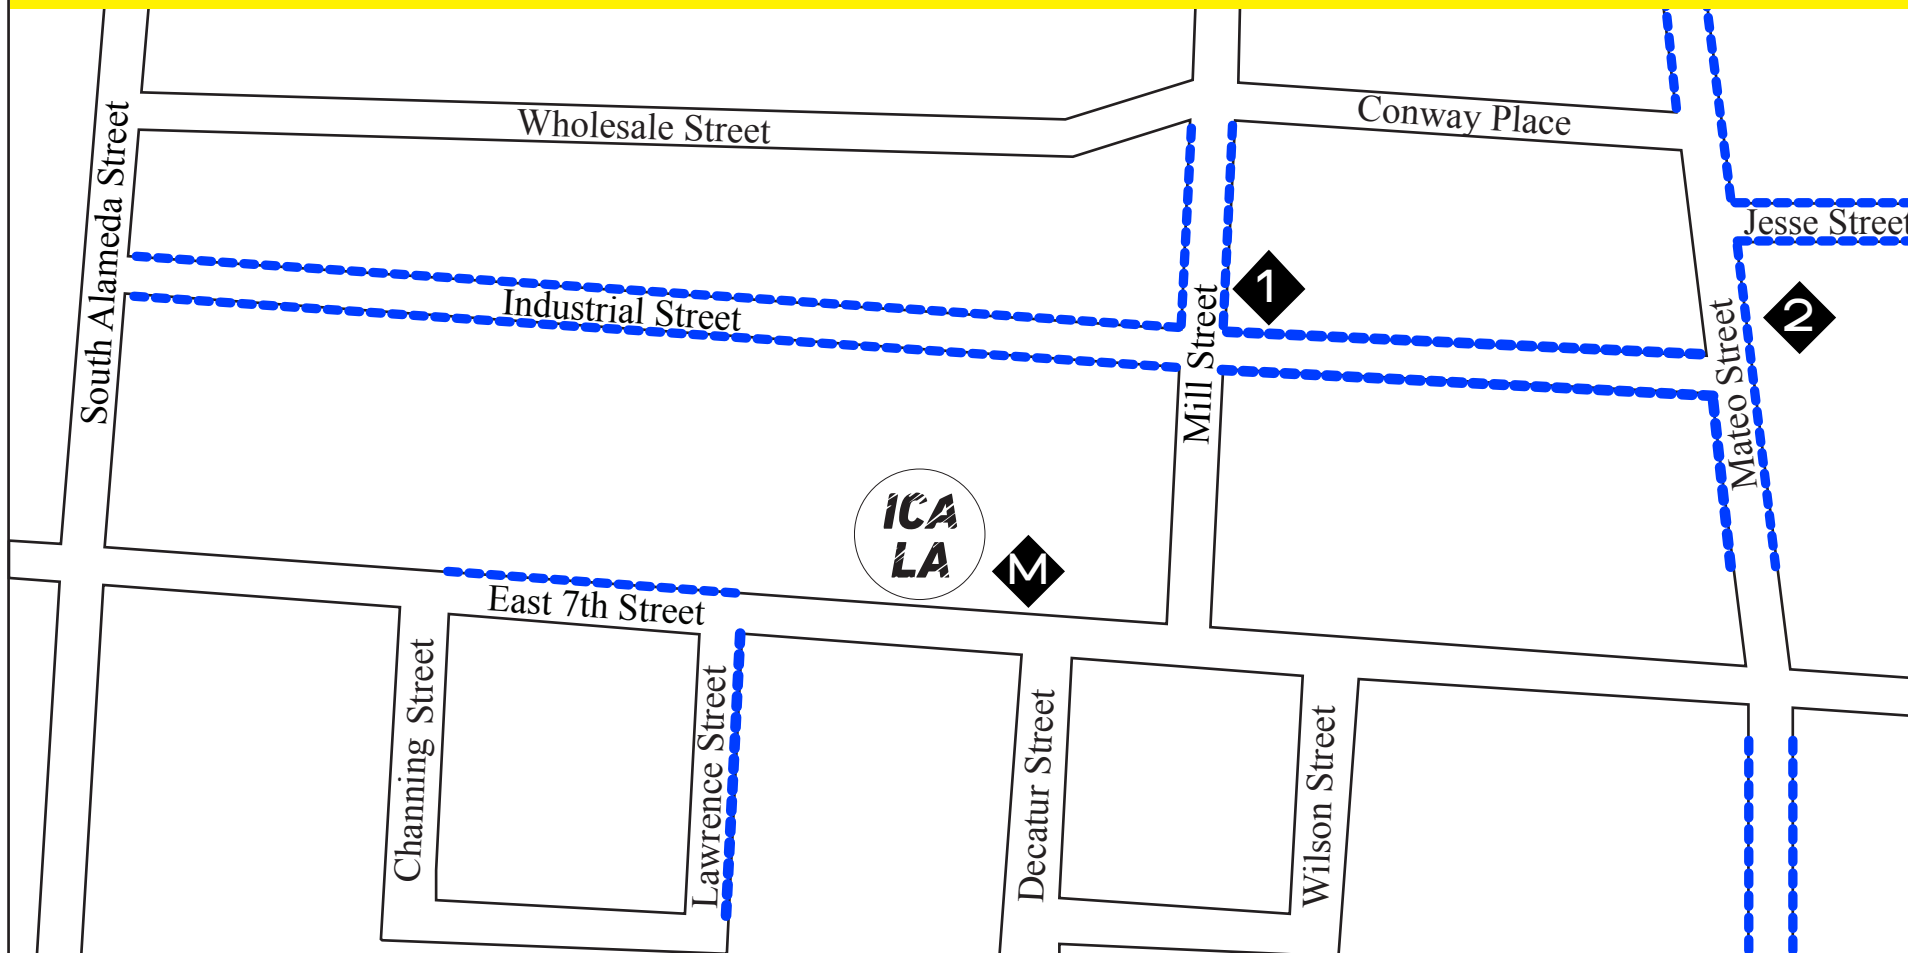

1717 East 7th Street, Los Angeles, CA 90021
Wed - Fri 11am to 7pm
Sat - Sun 11am to 6pm
theicala.org | @theicala

Parking Map

Parking is not available in our courtyard. For more information visit theicala.org or contact (213) 928-0833

1 1831 Industrial Street
Thursday to Sunday, 5:30pm to 2:00am
\$5.00

2 660 Mateo Street
Open everyday, 8:00am to 12:00am
\$7.00

 Street parking
 Metro routes:
18, 60, 62 and 720