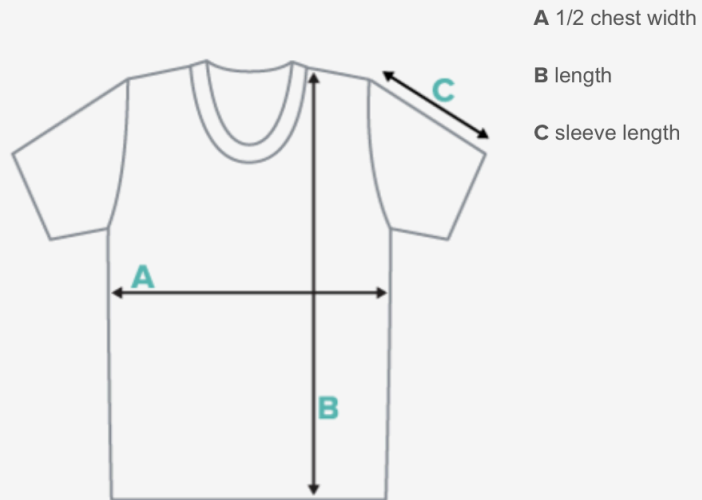

Timmins Tennis & Squash Club Uniform

MEN's T-Shirt

Size chart

Inches Centimeters

SIZE LABEL	A	B	C
XS	15 ³ / ₈	28	8 ⁵ / ₈
S	16 ⁷ / ₈	28 ³ / ₄	9
M	18 ¹ / ₂	29 ¹ / ₂	9 ¹ / ₂
L	20 ⁷ / ₈	30 ¹ / ₄	9 ⁷ / ₈
XL	23 ¹ / ₄	31 ¹ / ₈	10 ¹ / ₄
2XL	25 ⁵ / ₈	31 ⁷ / ₈	10 ⁵ / ₈

Timmins Tennis & Squash Club Uniform

WOMEN'S T-Shirt

Size chart

Inches Centimeters

SIZE LABEL	A	B	C
XS	15 ³ / ₄	23 ¹ / ₄	7 ¹ / ₈
S	16 ¹ / ₂	23 ⁵ / ₈	7 ¹ / ₂
M	17 ³ / ₈	24	7 ⁷ / ₈
L	18 ⁷ / ₈	25 ¹ / ₄	8 ¹ / ₄
XL	20 ¹ / ₂	26 ³ / ₈	8 ⁵ / ₈
2XL	22	27 ¹ / ₂	9

Timmins Tennis & Squash Club Uniform

WOMEN'S Dress (No shorts underneath)

Size chart

Inches Centimeters

SIZE LABEL	A	B	C
XS	14 1/8	13	32 5/8
S	15	13 3/4	33 1/2
M	15 3/4	14 5/8	34 1/4
L	17 3/8	16 1/8	35 3/8
XL	18 7/8	17 3/4	36 5/8
2XL	20 1/2	19 1/4	37 3/4
3XL	22	20 7/8	39