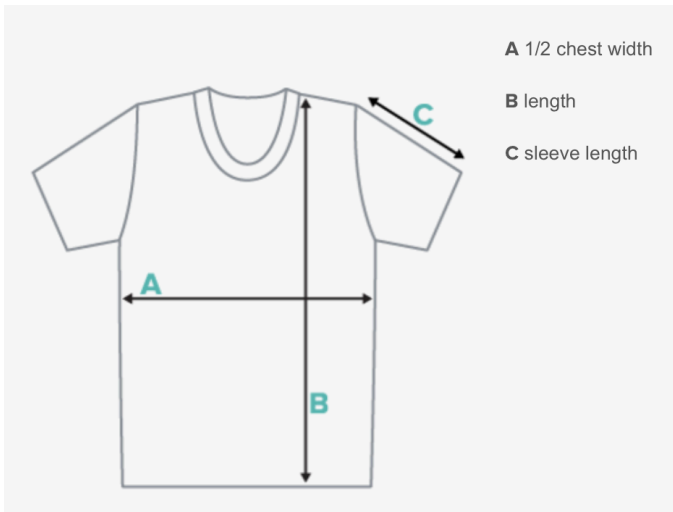

Timmins Tennis & Squash Club Uniform

MEN's T-Shirt

Size chart

Inches Centimeters

SIZE LABEL	A	B	C
XS	15 ³ / ₈	28	8 ⁵ / ₈
S	16 ⁷ / ₈	28 ³ / ₄	9
M	18 ¹ / ₂	29 ¹ / ₂	9 ¹ / ₂
L	20 ⁷ / ₈	30 ¹ / ₄	9 ⁷ / ₈
XL	23 ¹ / ₄	31 ¹ / ₈	10 ¹ / ₄
2XL	25 ⁵ / ₈	31 ⁷ / ₈	10 ⁵ / ₈

Timmins Tennis & Squash Club Uniform

WOMEN'S T-Shirt

Size chart

Inches Centimeters

SIZE LABEL	A	B	C
XS	15 ³ / ₄	23 ¹ / ₄	7 ¹ / ₈
S	16 ¹ / ₂	23 ⁵ / ₈	7 ¹ / ₂
M	17 ³ / ₈	24	7 ⁷ / ₈
L	18 ⁷ / ₈	25 ¹ / ₄	8 ¹ / ₄
XL	20 ¹ / ₂	26 ³ / ₈	8 ⁵ / ₈
2XL	22	27 ¹ / ₂	9

Timmins Tennis & Squash Club Uniform

WOMEN'S Dress (No shorts underneath)

Size chart

Inches Centimeters

SIZE LABEL	A	B	C
XS	14 1/8	13	32 5/8
S	15	13 3/4	33 1/2
M	15 3/4	14 5/8	34 1/4
L	17 3/8	16 1/8	35 3/8
XL	18 7/8	17 3/4	36 5/8
2XL	20 1/2	19 1/4	37 3/4
3XL	22	20 7/8	39