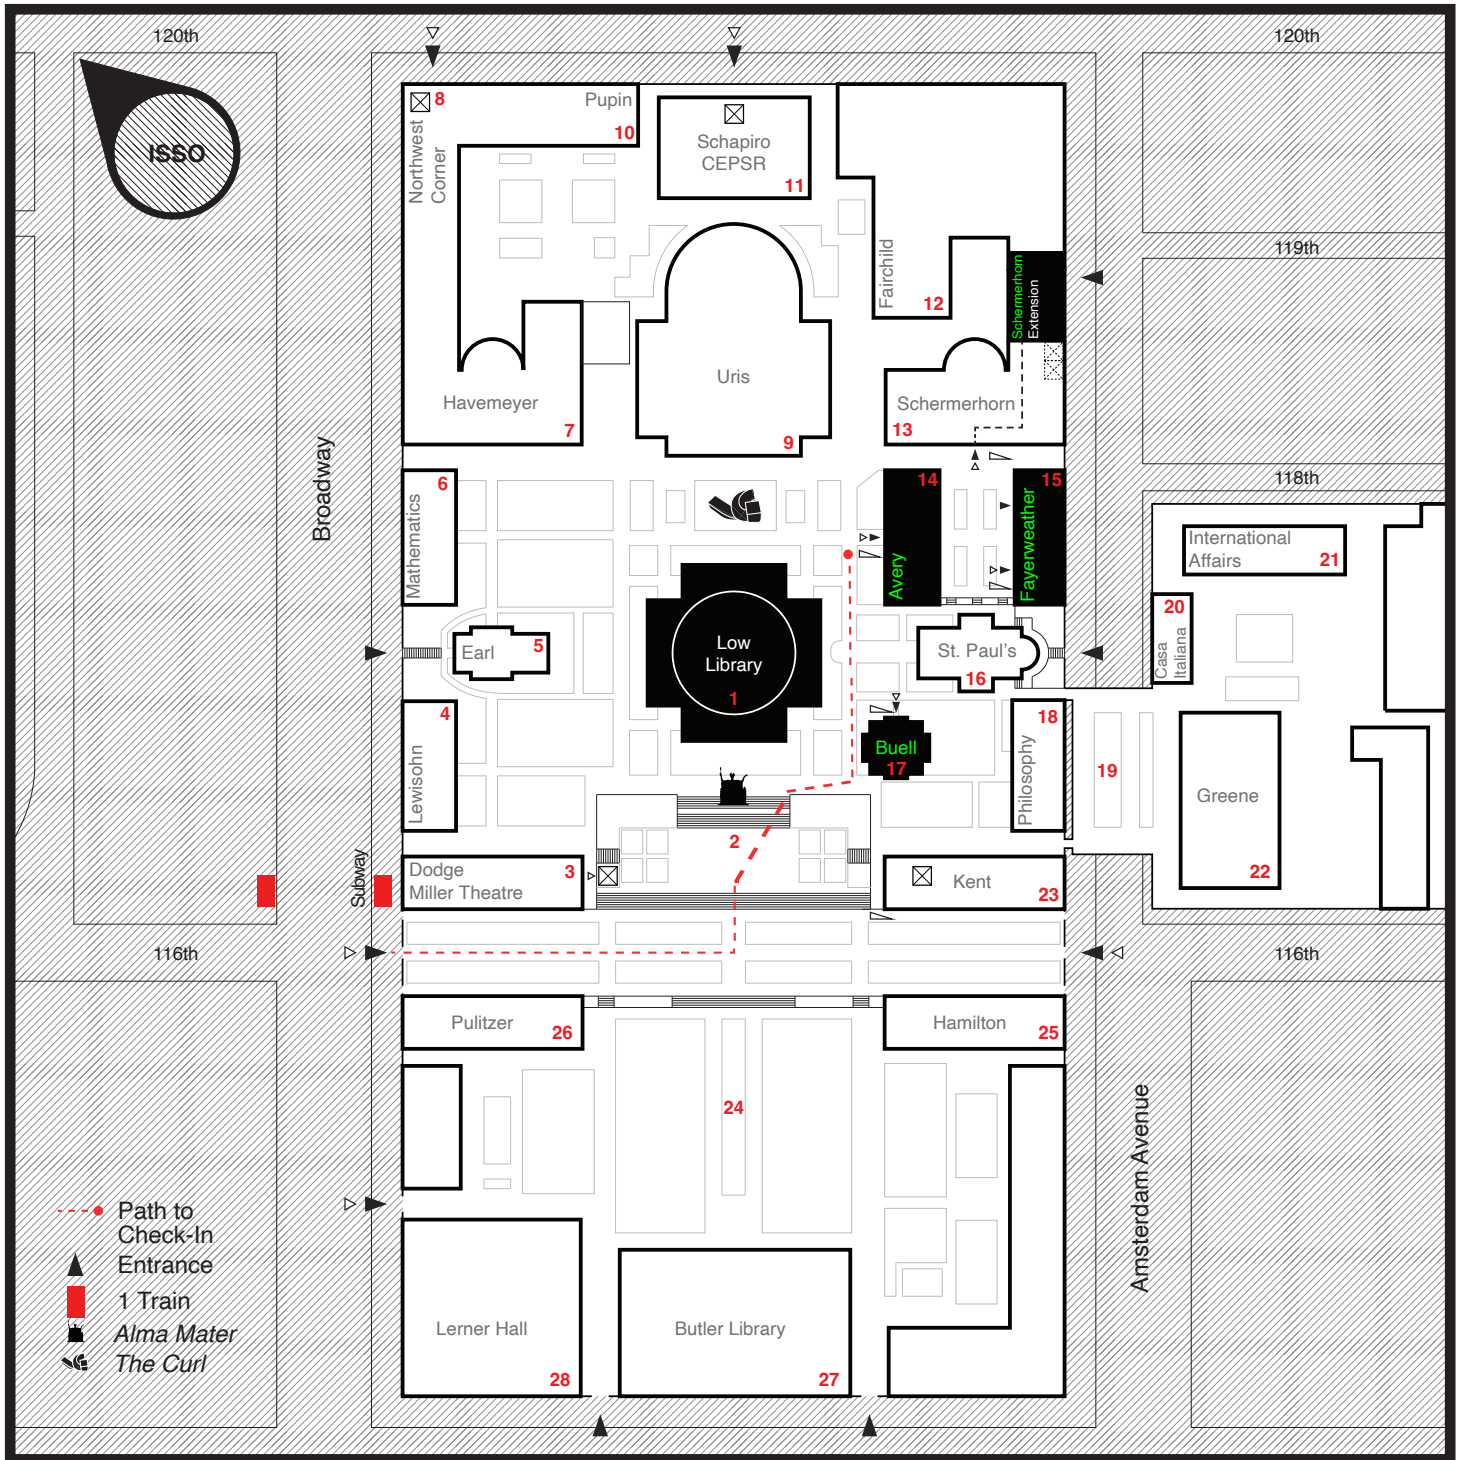

GSAPP Map

SELF-GUIDED TOUR

GSAPP

- Avery Hall
- Avery Library
- Output Shop
- Buell Hall
- Buell Center
- Fayerweather
- Schermerhorn Extension
- Center for Resilient Cities & Landscapes
- Center for Spatial Research
- Making Studio
- Natural Materials Lab
- Preservation Tech Lab

- 1 Low Library
- 2 Plaza in front of Low Library
- 3 Dodge Hall
- 4 Lewisohn Hall
- 5 Earl Hall
- 6 Mathematics Hall
- 7 Havemeyer Hall
- 8 Northwest Corner Building
- 9 Uris Hall
- 10 Pupin Hall

- 11 Schapiro CEPSR
- 12 Fairchild
- 13 Schermerhorn Hall
- 14 Avery Hall
- 15 Fayerweather Hall
- 16 St. Paul's Chapel
- 17 Buell Hall
- 18 Philosophy Hall
- 19 Revson Plaza
- 20 Casa Italiana
- 21 International Affairs Building
- 22 Greene Hall
- 23 Kent Hall
- 24 South Lawn
- 25 Hamilton Hall
- 26 Pulitzer Hall

- 27 Butler Library
- 28 Lerner Hall

ACCESSIBILITY

- △ Entrance
- ⊠ Elevator
- ▷ Ramp