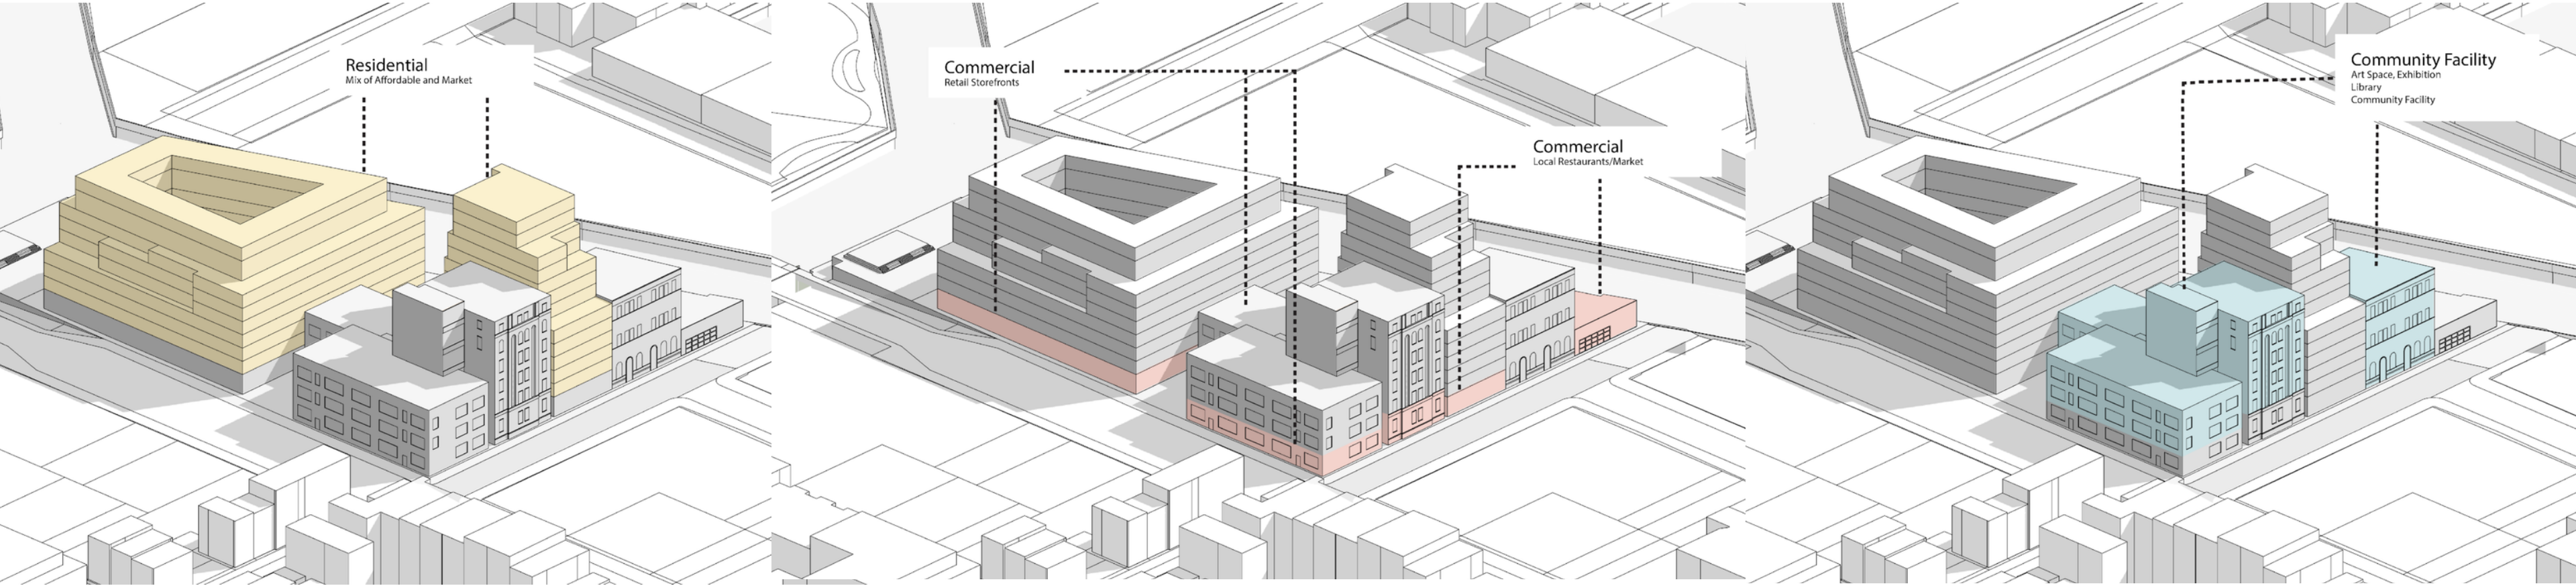

Prof. Shumaker

Spring 2022

Urban Design for Planners

Gowanus Site Proposal Final Project
Alisa Nurmansyah and Geryel Osorio Godoy

COLUMBIA
GSAPP

Our goals

3rd St & Bond St

Figure Ground
Location: Gowanus, Brooklyn

Site Plan

Mixed-Use Concept

Plaza

Community Market

Movie Night

Ice Rink

Cross-sections

Perspectives

A photograph of a waterfront park. In the foreground, a paved walkway with a brick pattern leads towards a modern building. The building has a white facade with horizontal lines and a stepped, tiered design. A row of young trees is planted along the base of the building. To the left, a body of water reflects the sky. In the background, other city buildings are visible under a clear blue sky. A black metal railing runs along the edge of the walkway. A wooden bench and a trash can are also visible on the right side of the walkway.