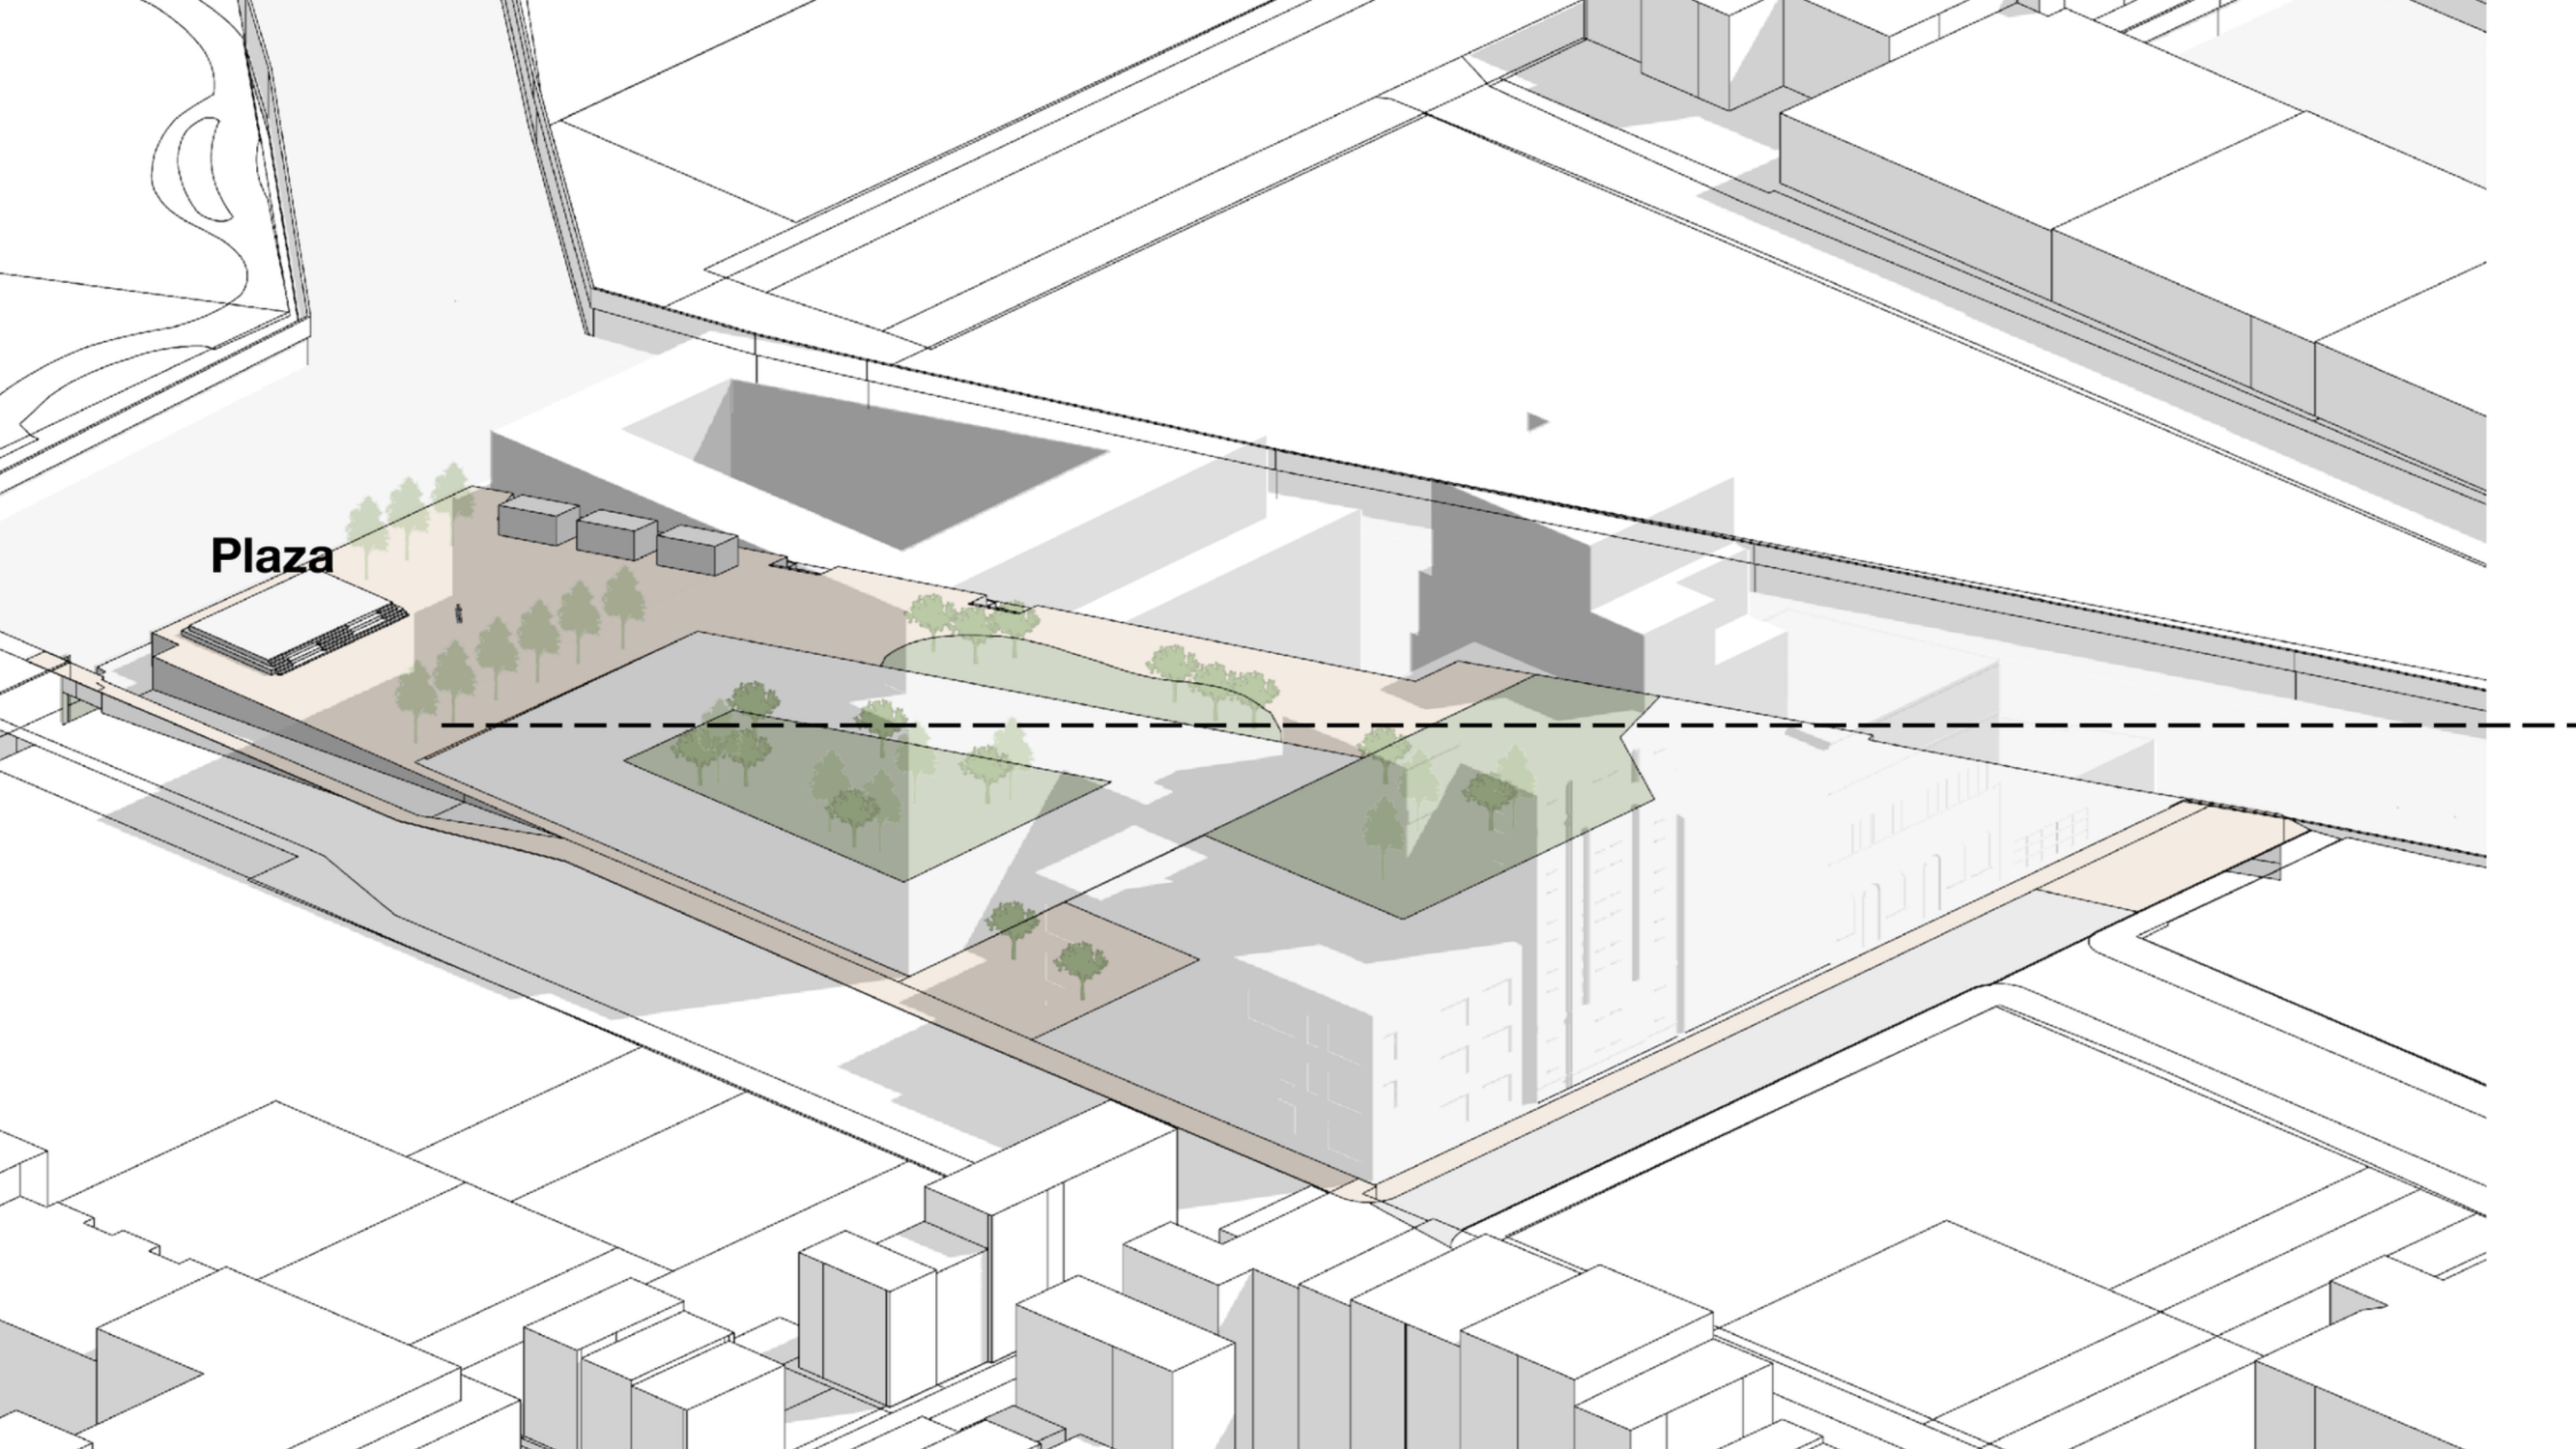

Prof. Shumaker

Spring 2022

Urban Design for Planners

Gowanus Site Proposal Final Project
Alisa Nurmansyah and Geryel Osorio Godoy

COLUMBIA
GSAPP

Our goals

3rd St & Bond St

Figure Ground
Location: Gowanus, Brooklyn

Site Plan

Mixed-Use Concept

Plaza

Community Market

Movie Night

Ice Rink

Cross-sections

Perspectives

A photograph of a waterfront park. In the foreground, a paved walkway with a brick pattern leads towards a modern building. The building has a white facade with horizontal lines and a stepped, tiered design. A row of young trees is planted along the base of the building. To the left, a body of water reflects the sky. In the background, other city buildings are visible under a clear blue sky. A black metal railing runs along the edge of the walkway. A wooden bench and a trash can are also visible on the right side of the walkway.