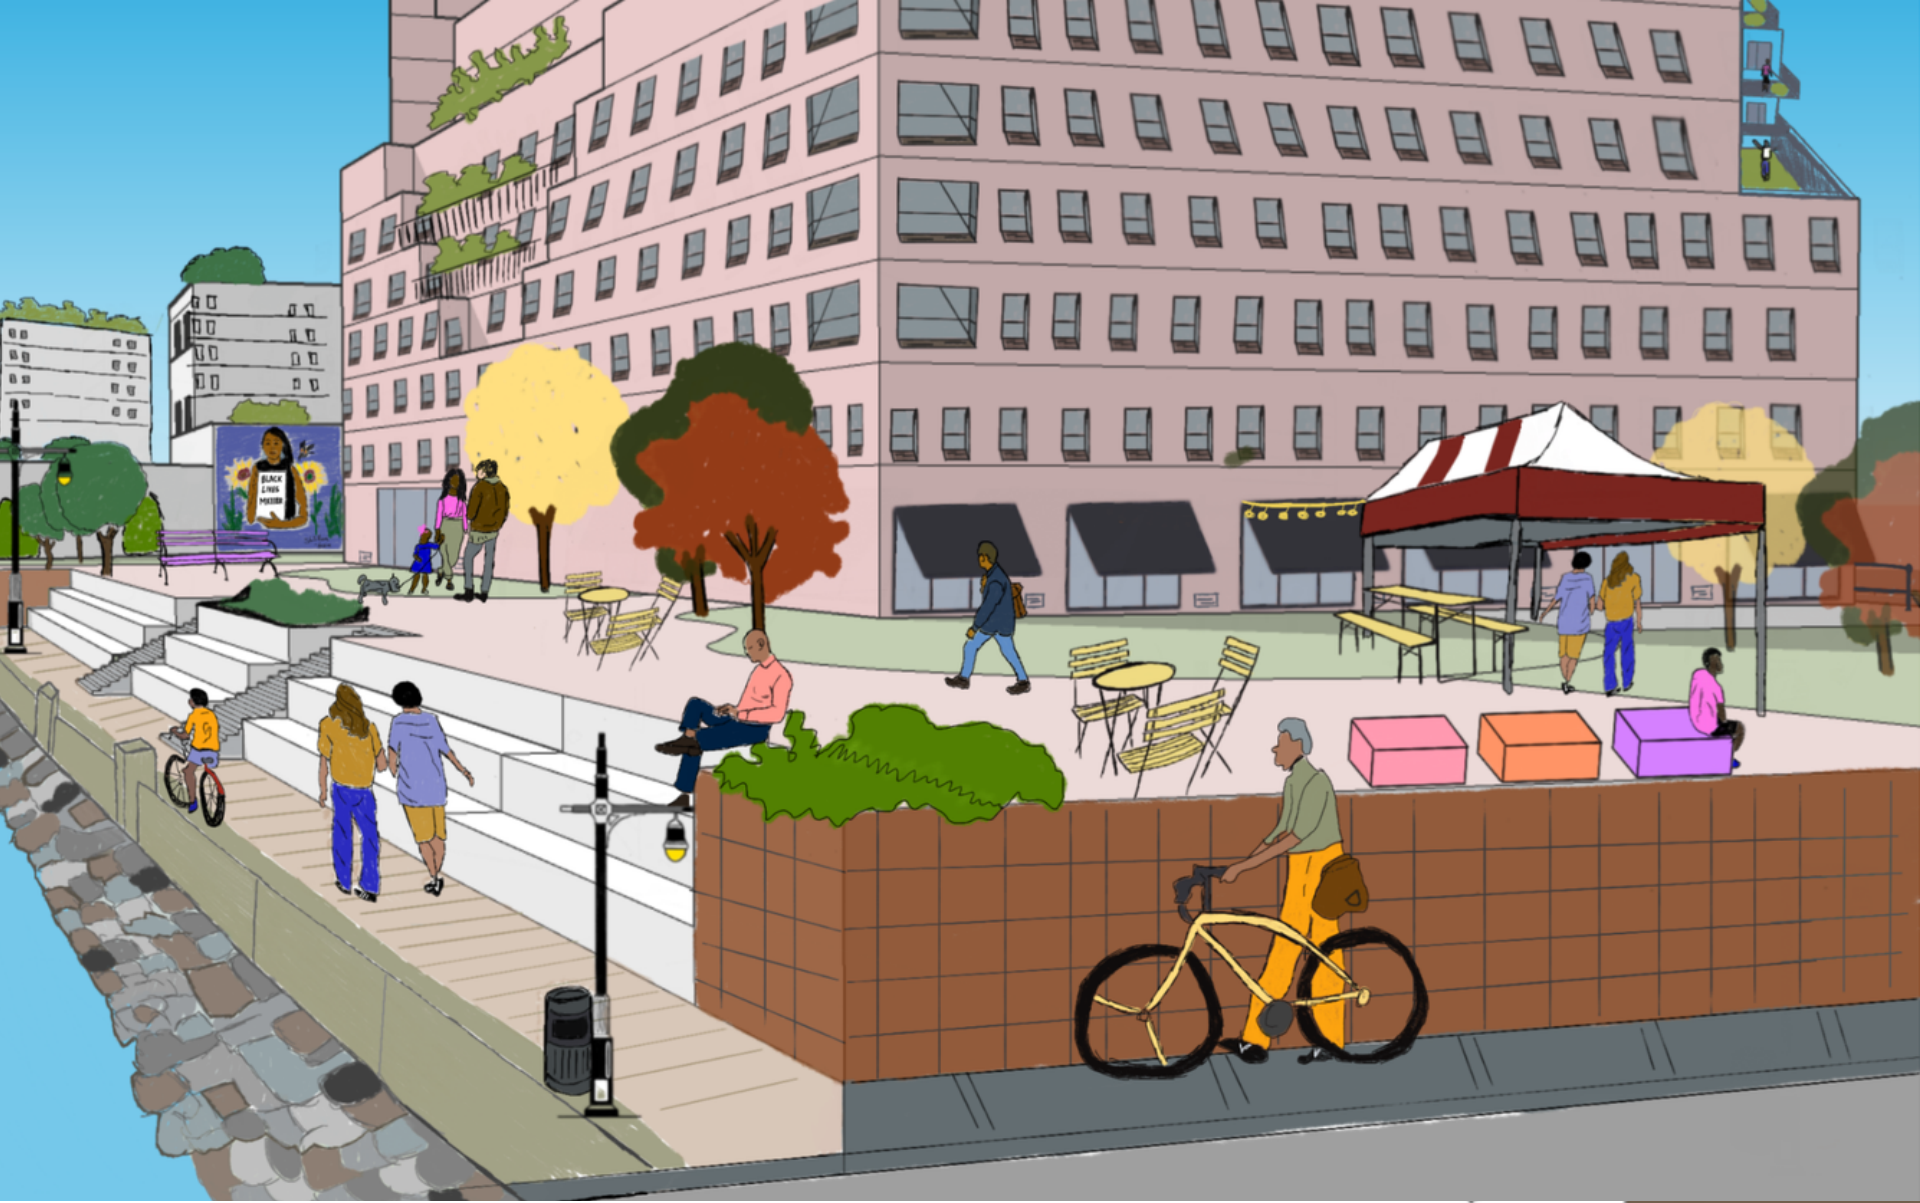

Site Plan

Mixed-Use Concept

Plaza

Community Market

Movie Night

Ice Rink

Cross-sections

Perspectives

A photograph of a waterfront park. In the foreground, a paved walkway with a brick pattern leads towards a modern building. The building has a white facade with horizontal lines and a stepped, tiered design. A row of young trees is planted along the base of the building. To the left, a body of water reflects the sky. In the background, other city buildings are visible under a clear blue sky. A black metal railing runs along the edge of the walkway. A wooden bench and a trash can are also visible on the right side of the walkway.