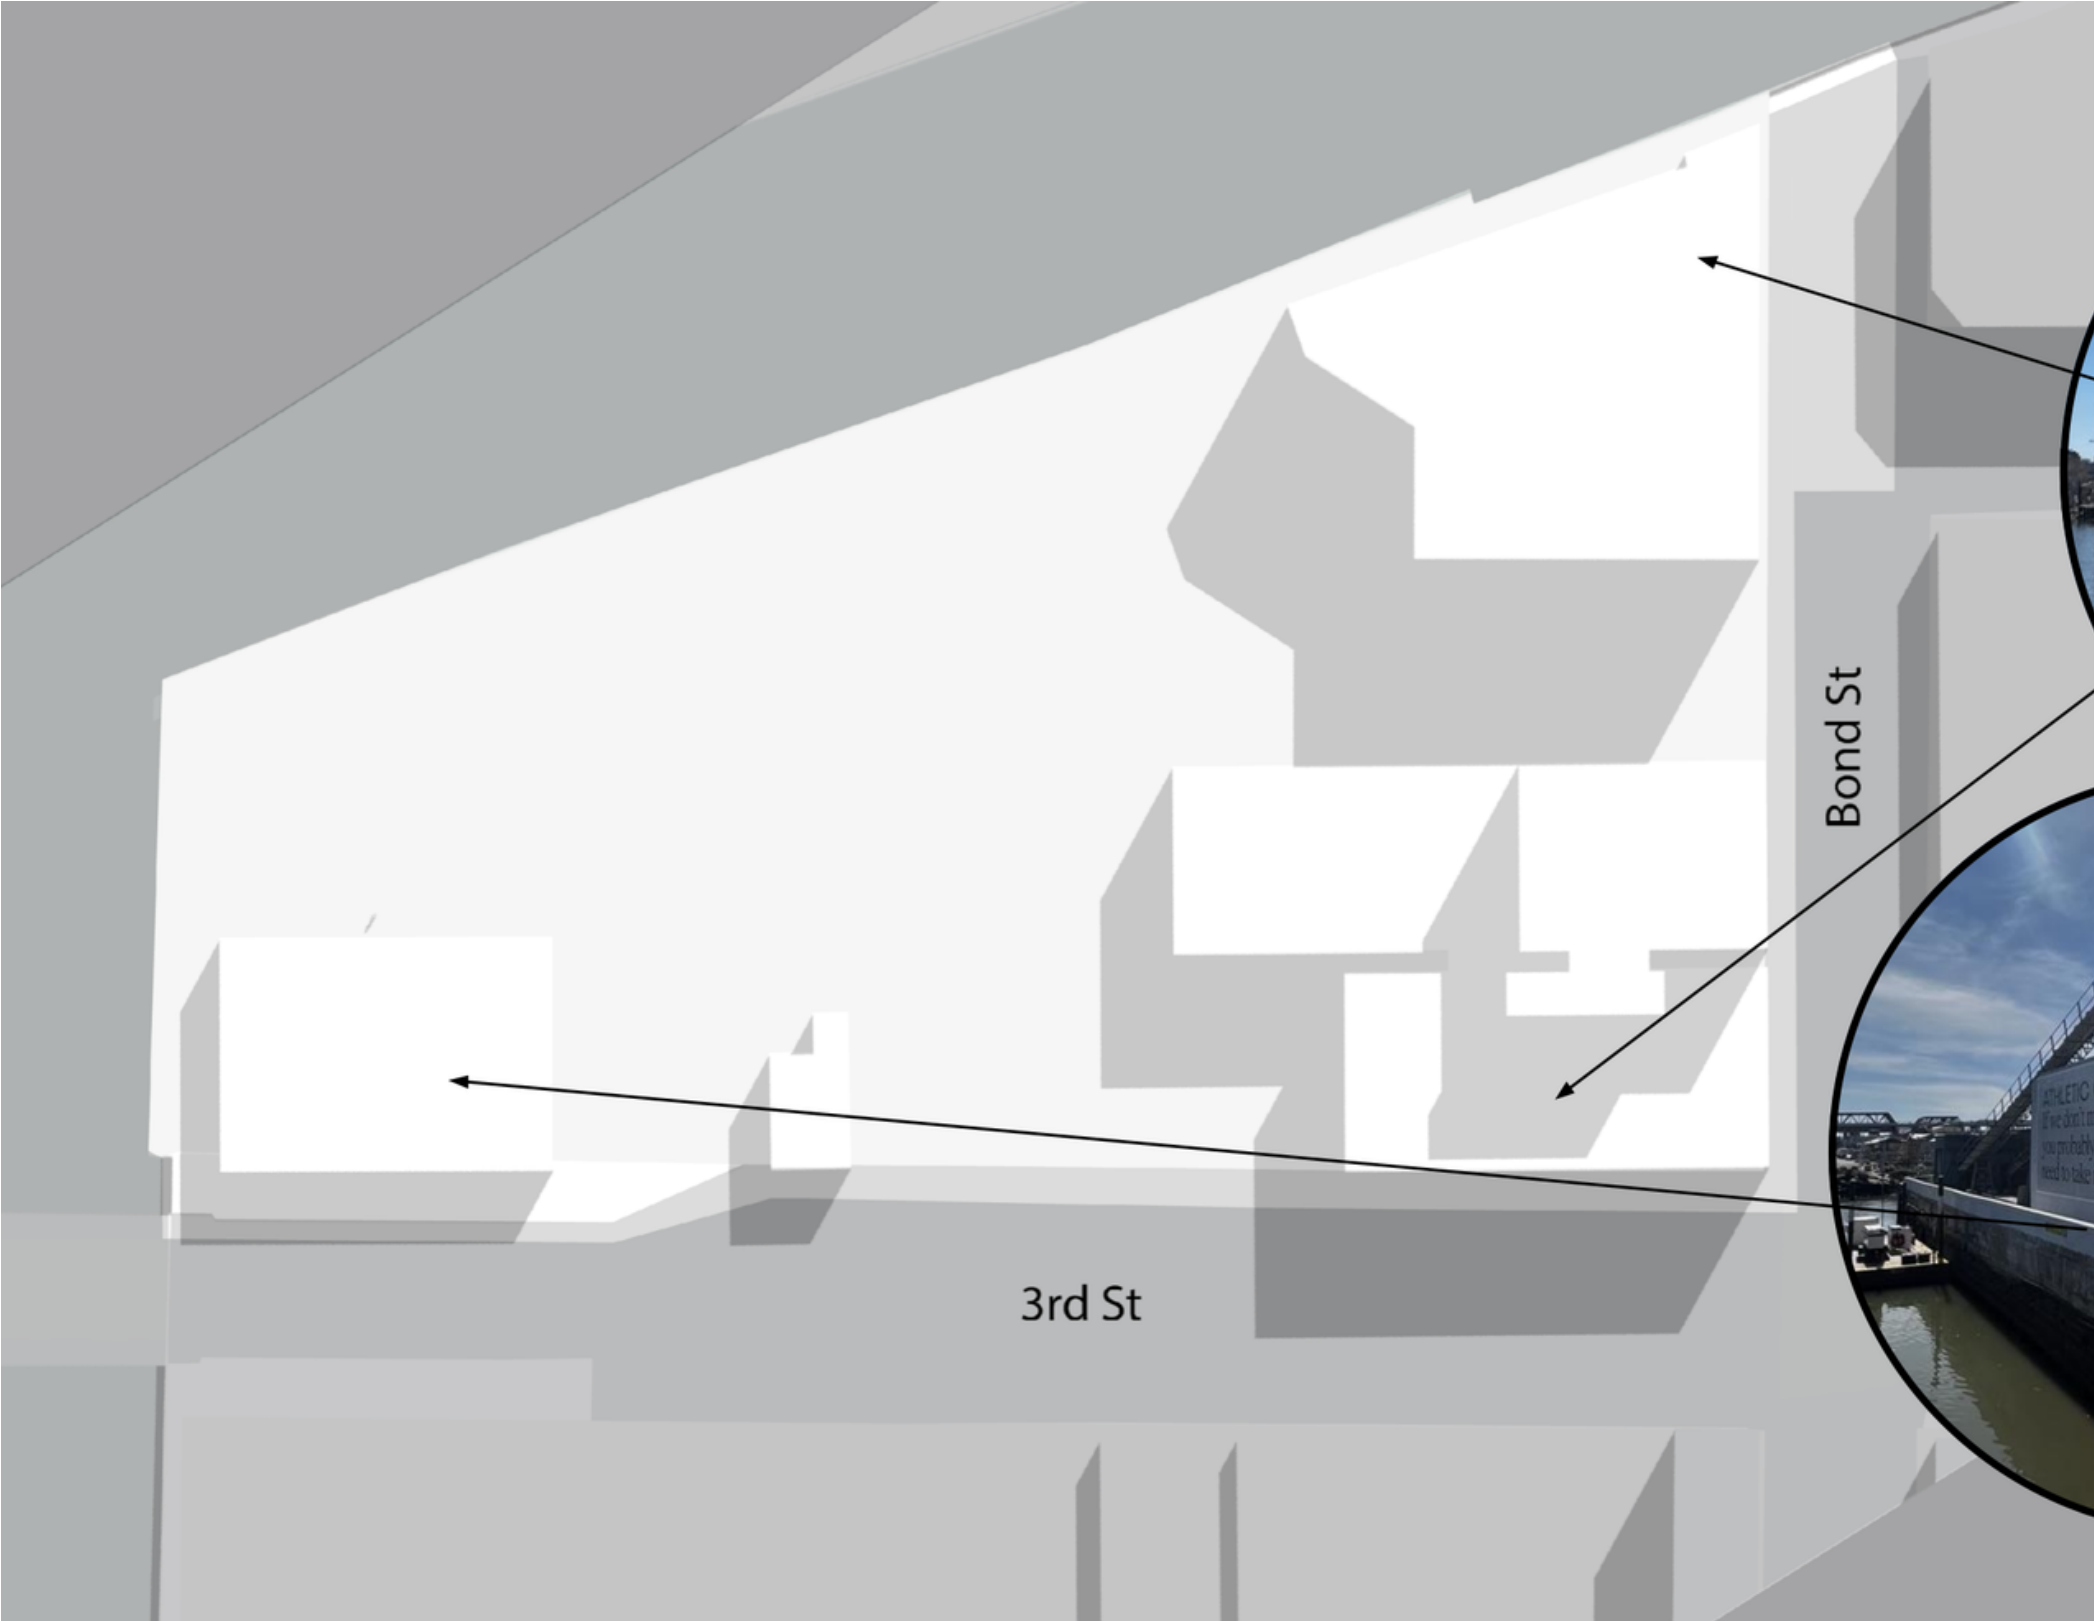

Prof. Shumaker

Spring 2022

Urban Design for Planners

Gowanus Site Proposal Final Project
Alisa Nurmansyah and Geryel Osorio Godoy

COLUMBIA
GSAPP

Our goals

3rd St & Bond St

Figure Ground
Location: Gowanus, Brooklyn

Site Plan

Mixed-Use Concept

Plaza

Community Market

Movie Night

Ice Rink

Cross-sections

Perspectives

A photograph of a waterfront park. In the foreground, a paved walkway with a brick pattern leads towards a modern building. The building has a white facade with horizontal lines and a stepped, tiered design. A row of young trees is planted along the base of the building. To the left, a body of water reflects the sky. In the background, other city buildings are visible under a clear blue sky. A black metal railing runs along the edge of the walkway. A wooden bench and a trash can are also visible on the right side of the walkway.