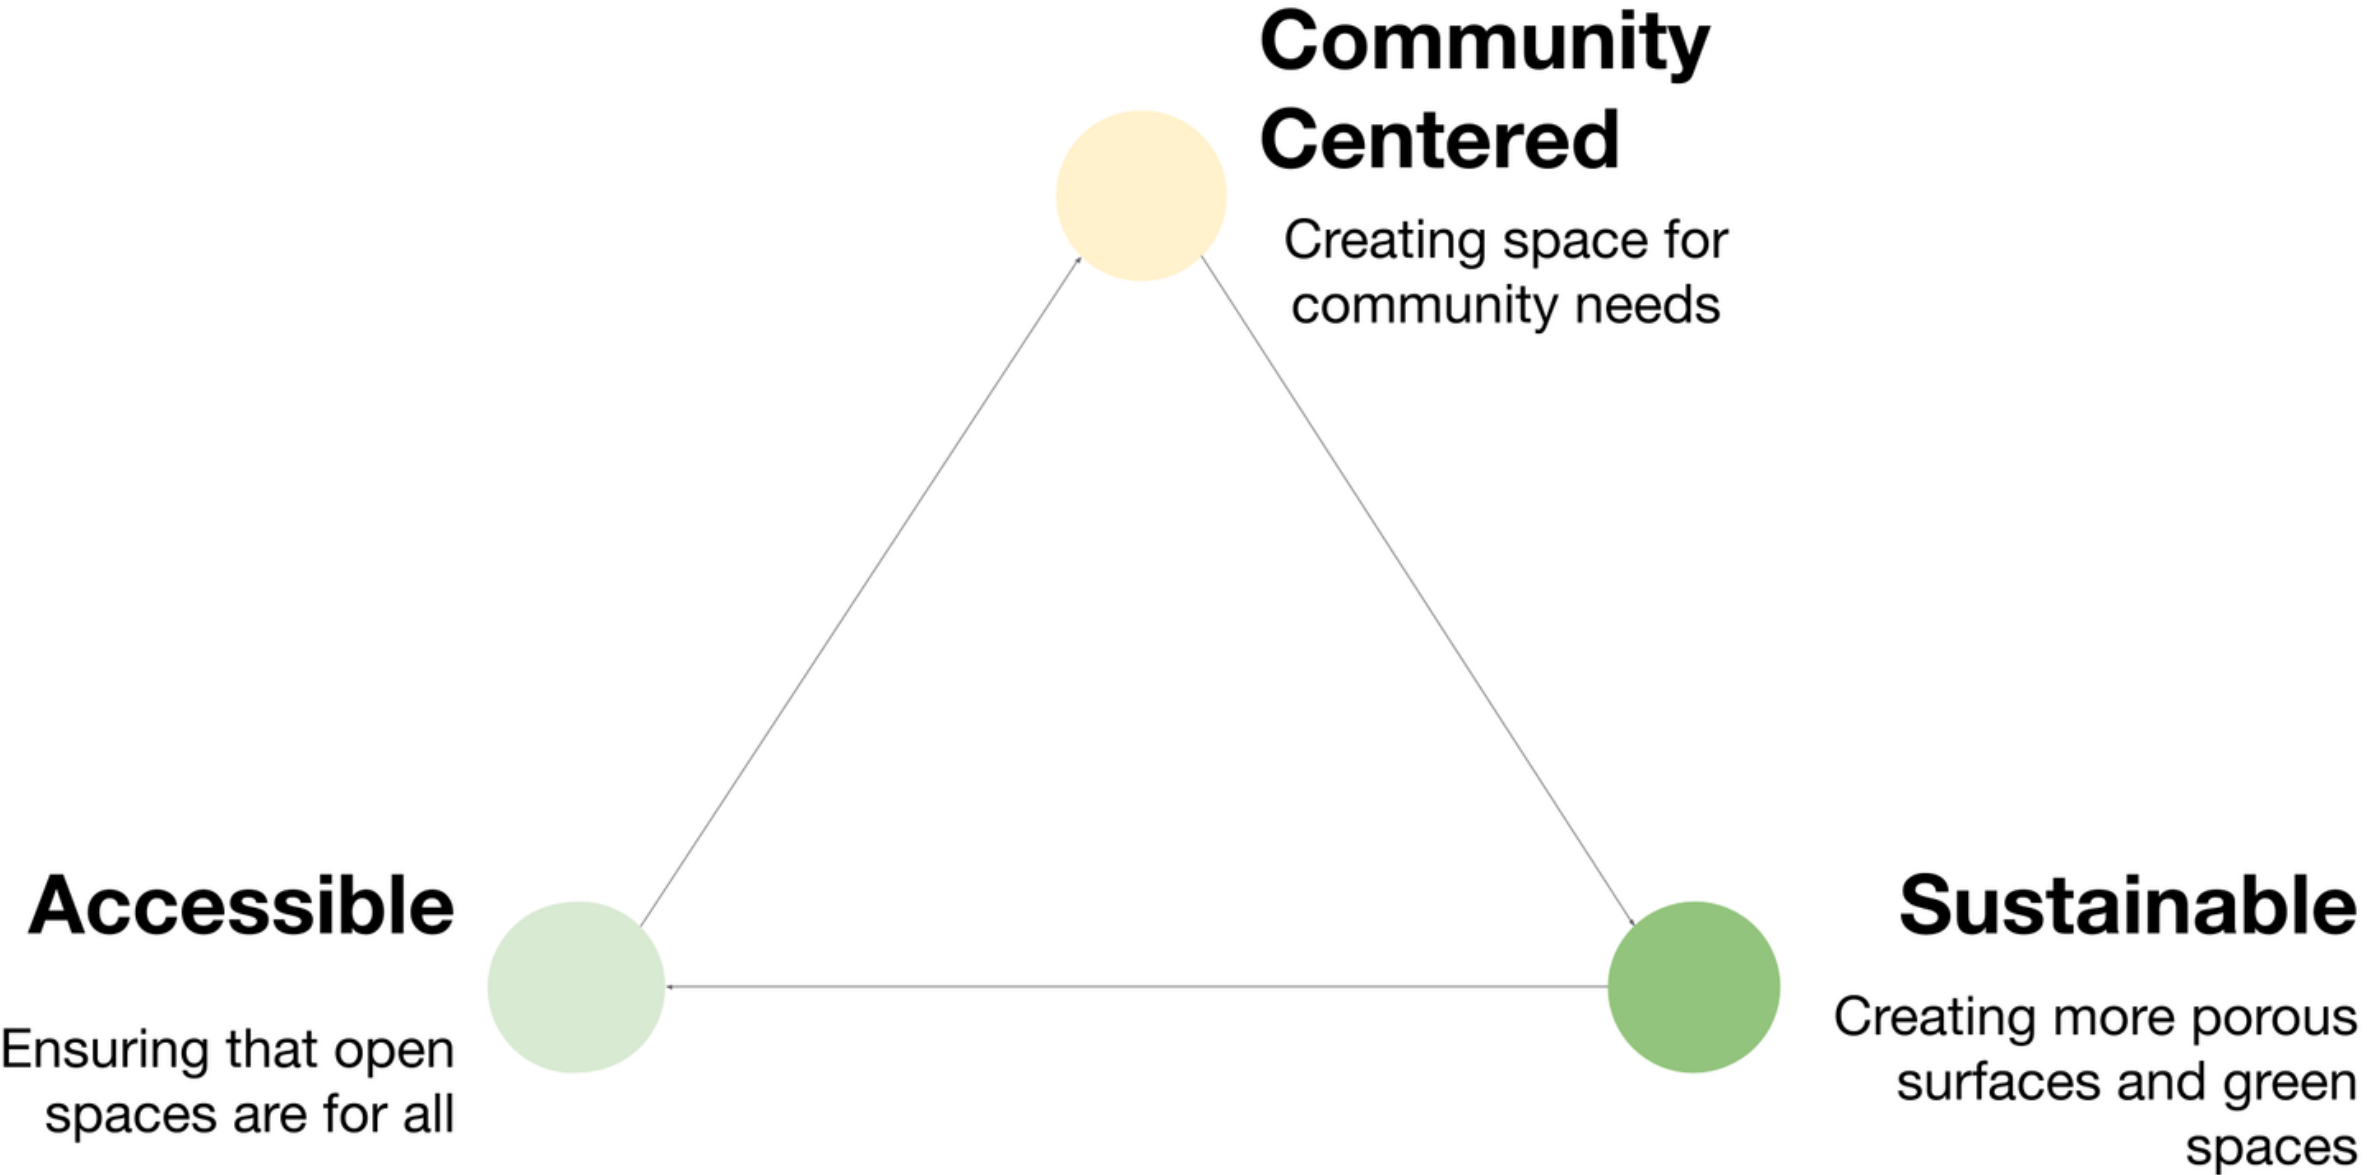

Prof. Shumaker

Spring 2022

Urban Design for Planners

Gowanus Site Proposal Final Project
Alisa Nurmansyah and Geryel Osorio Godoy

COLUMBIA
GSAPP

Our goals

3rd St & Bond St

Figure Ground
Location: Gowanus, Brooklyn

Site Plan

Mixed-Use Concept

Plaza

Community Market

Movie Night

Ice Rink

Cross-sections

Perspectives

A photograph of a waterfront park. In the foreground, a paved walkway with a brick pattern leads towards a modern building. The building has a white facade with horizontal lines and a stepped, tiered design. A row of young trees is planted along the base of the building. To the left, a body of water reflects the sky. In the background, other city buildings are visible under a clear blue sky. A black metal railing runs along the edge of the walkway. A wooden bench and a trash can are also visible on the right side of the walkway.