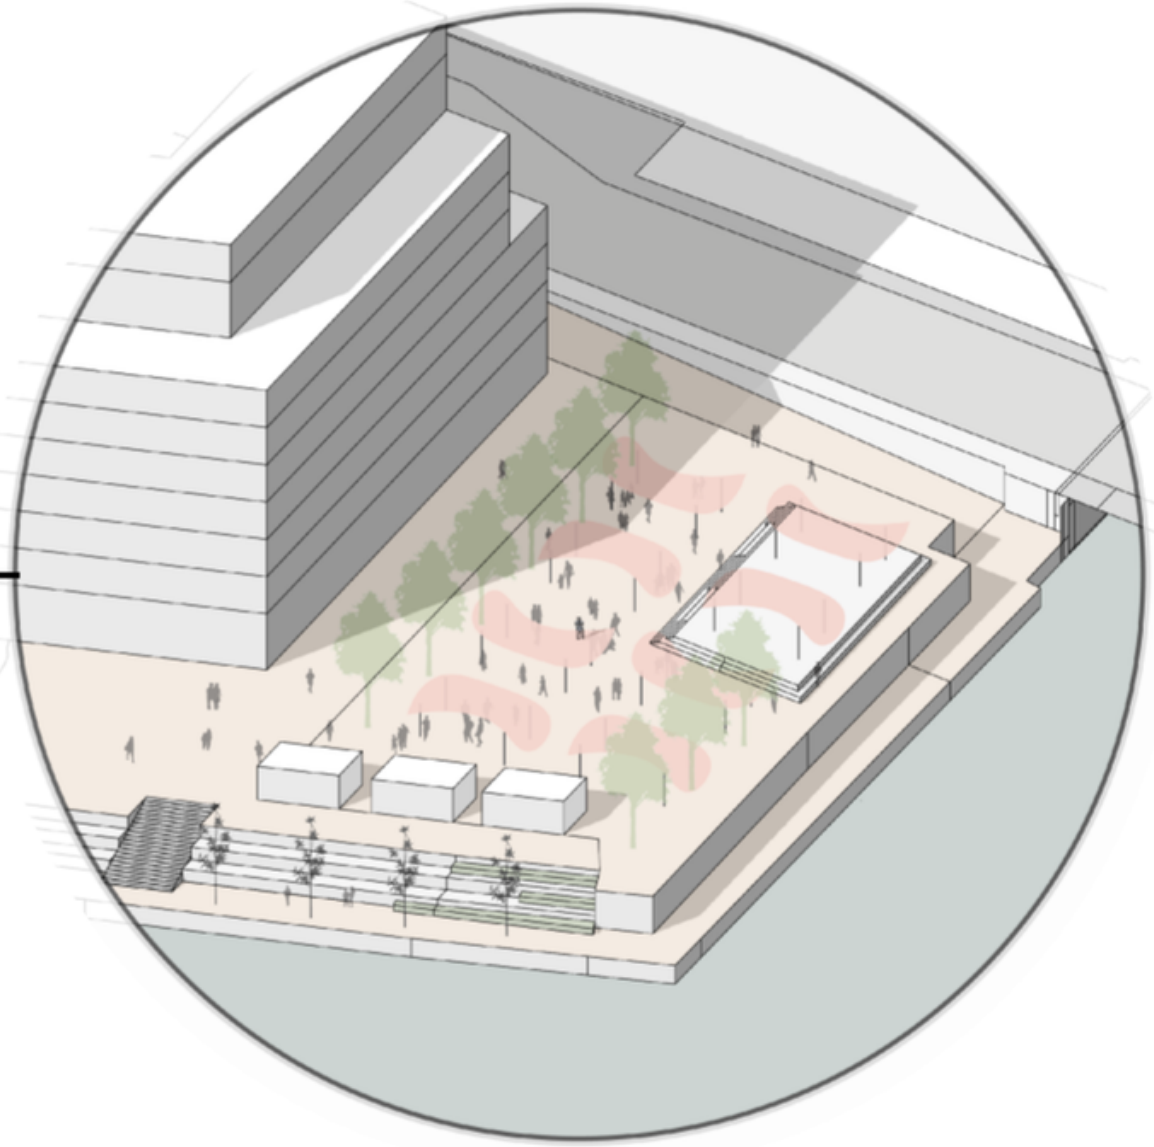

Prof. Shumaker

Spring 2022

Urban Design for Planners

Gowanus Site Proposal Final Project
Alisa Nurmansyah and Geryel Osorio Godoy

COLUMBIA
GSAPP

Our goals

3rd St & Bond St

Figure Ground
Location: Gowanus, Brooklyn

Site Plan

Mixed-Use Concept

Plaza

Community Market

Movie Night

Ice Rink

Cross-sections

Perspectives

A photograph of a waterfront park. In the foreground, a paved walkway with a brick pattern leads towards a modern building. The building has a white facade with horizontal lines and a stepped, tiered design. A row of young trees is planted along the base of the building. To the left, a body of water reflects the sky. In the background, other city buildings are visible under a clear blue sky. A black metal railing runs along the edge of the walkway. A wooden bench and a trash can are also visible on the right side of the walkway.