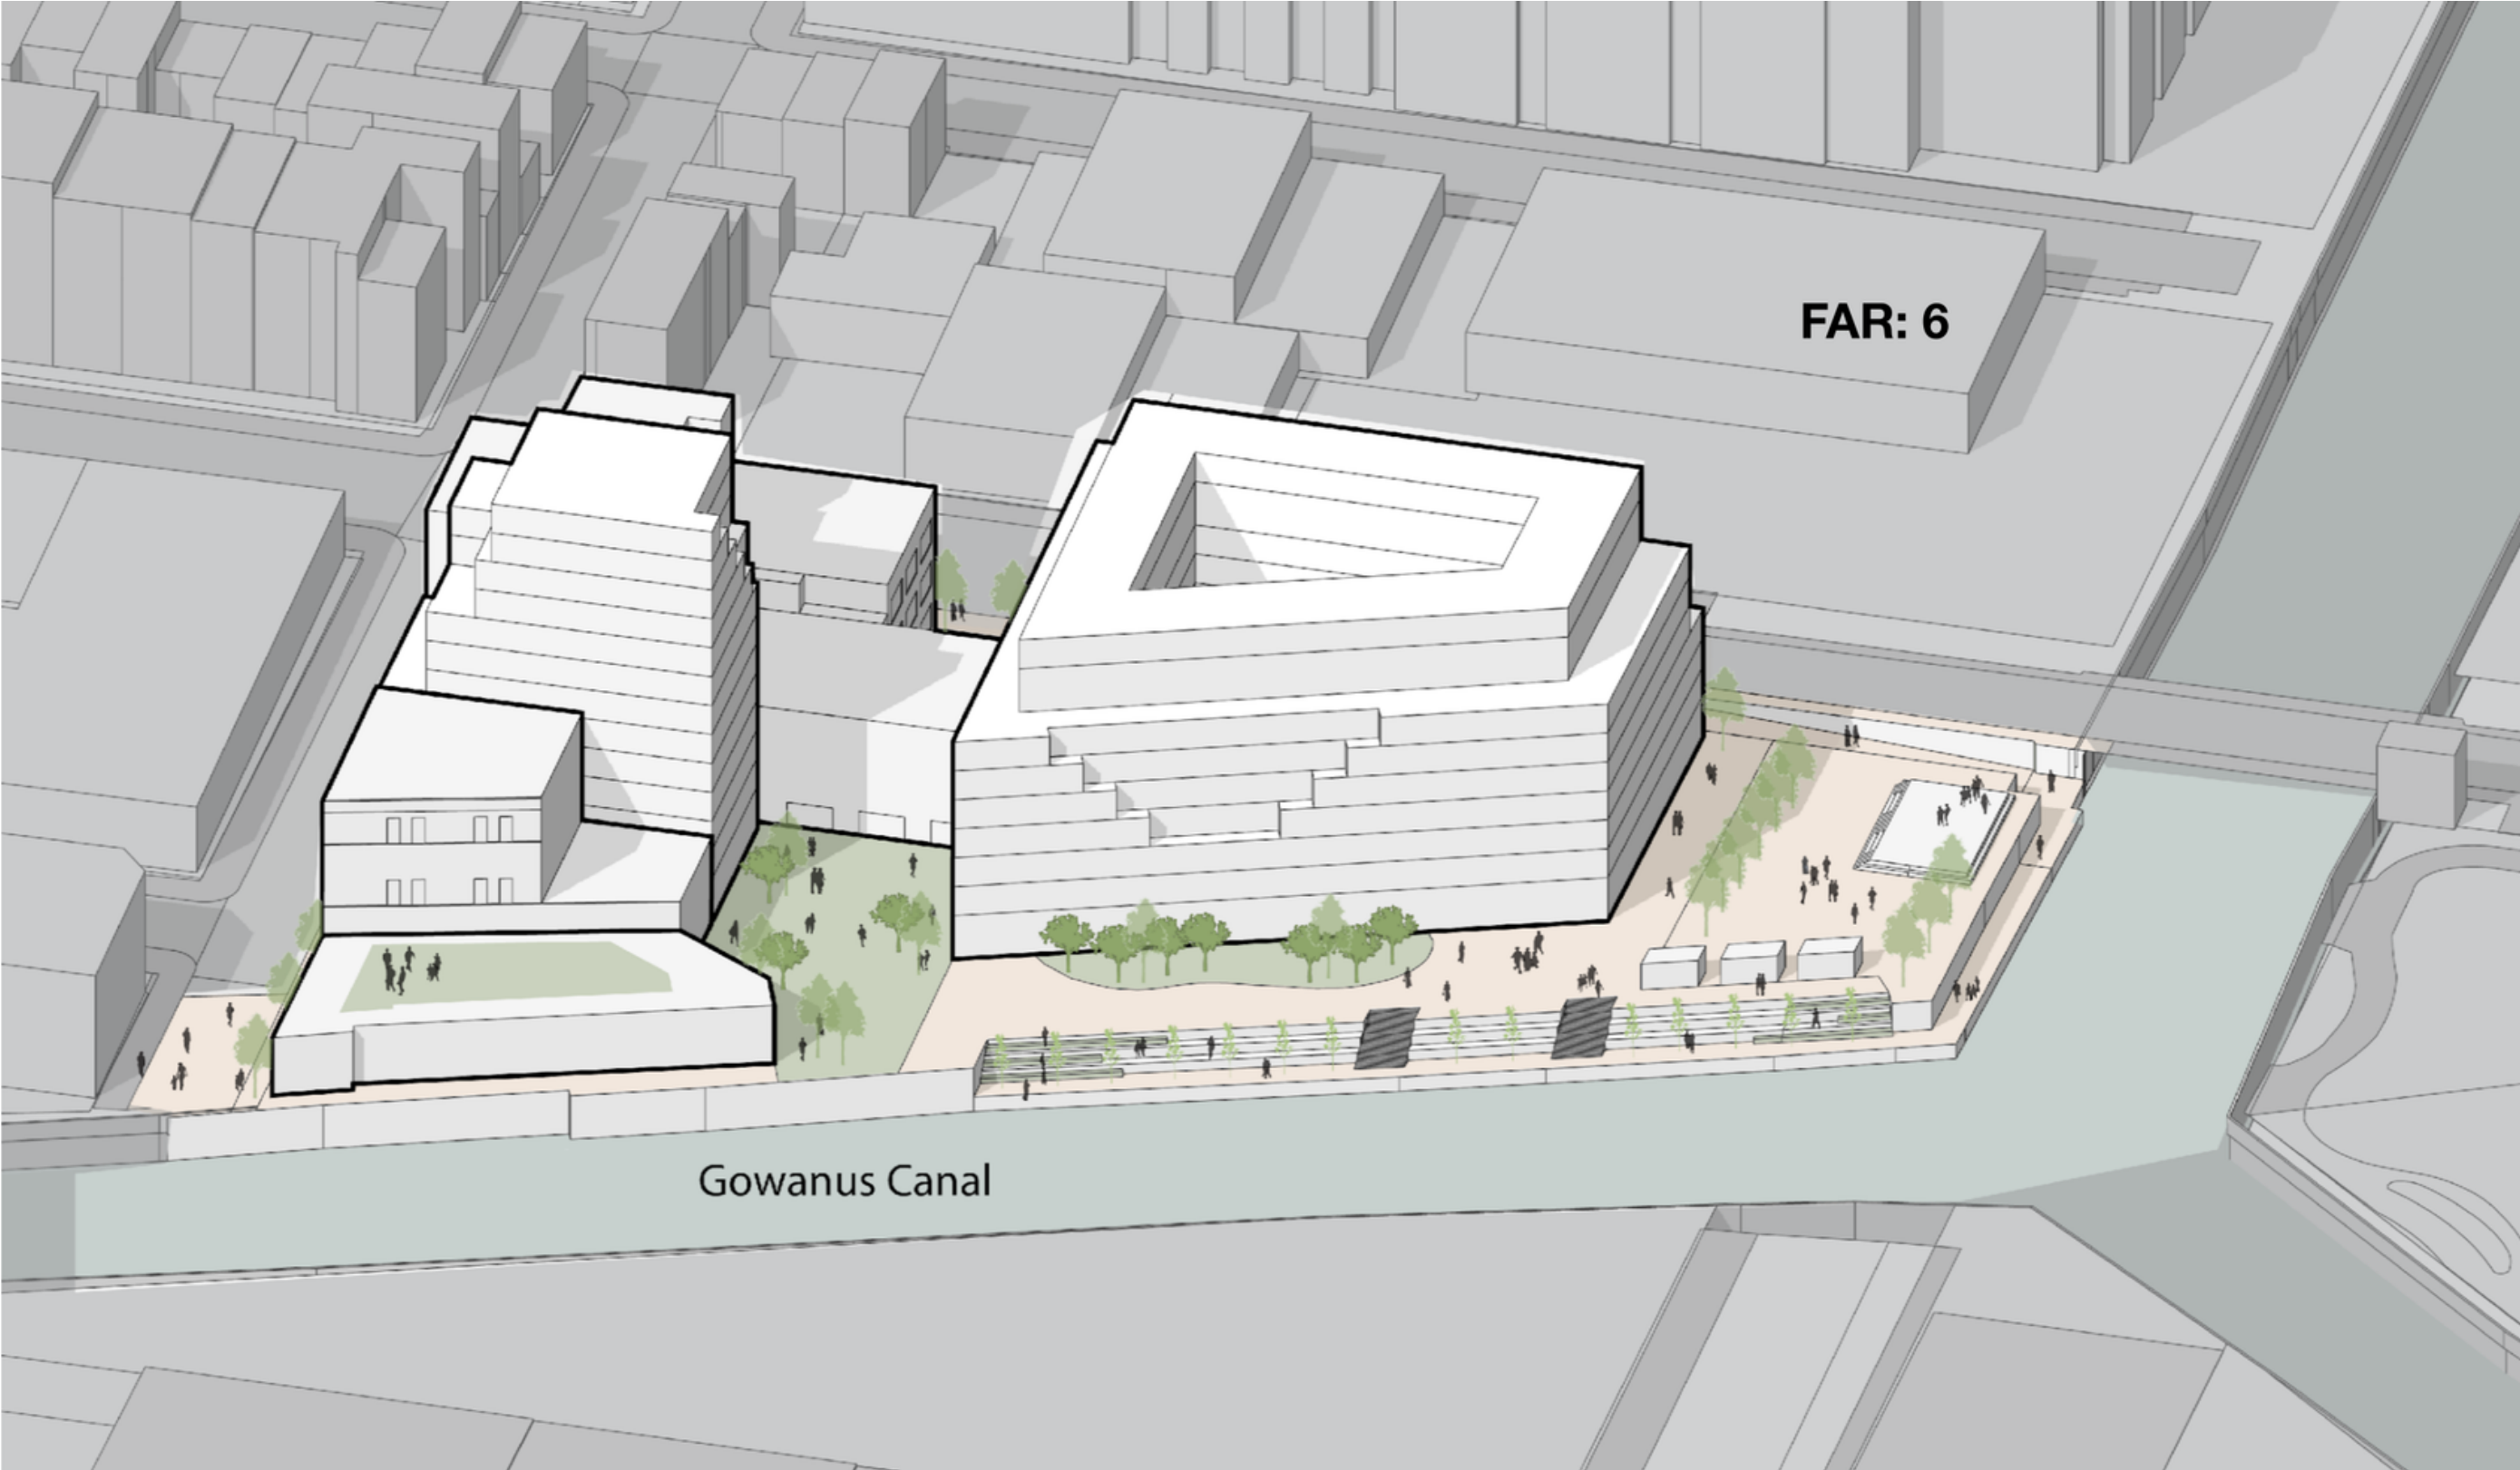

Prof. Shumaker

Spring 2022

Urban Design for Planners

Gowanus Site Proposal Final Project
Alisa Nurmansyah and Geryel Osorio Godoy

COLUMBIA
GSAPP

Our goals

3rd St & Bond St

Figure Ground
Location: Gowanus, Brooklyn

Site Plan

Mixed-Use Concept

Plaza

Community Market

Movie Night

Ice Rink

Cross-sections

Perspectives

A photograph of a waterfront park. In the foreground, a paved walkway with a brick pattern leads towards a modern building. The building has a white facade with horizontal lines and a stepped, tiered design. A row of young trees is planted along the base of the building. To the left, a body of water reflects the sky. In the background, other city buildings are visible under a clear blue sky. A black metal railing runs along the edge of the walkway. A wooden bench and a trash can are also visible on the right side of the walkway.