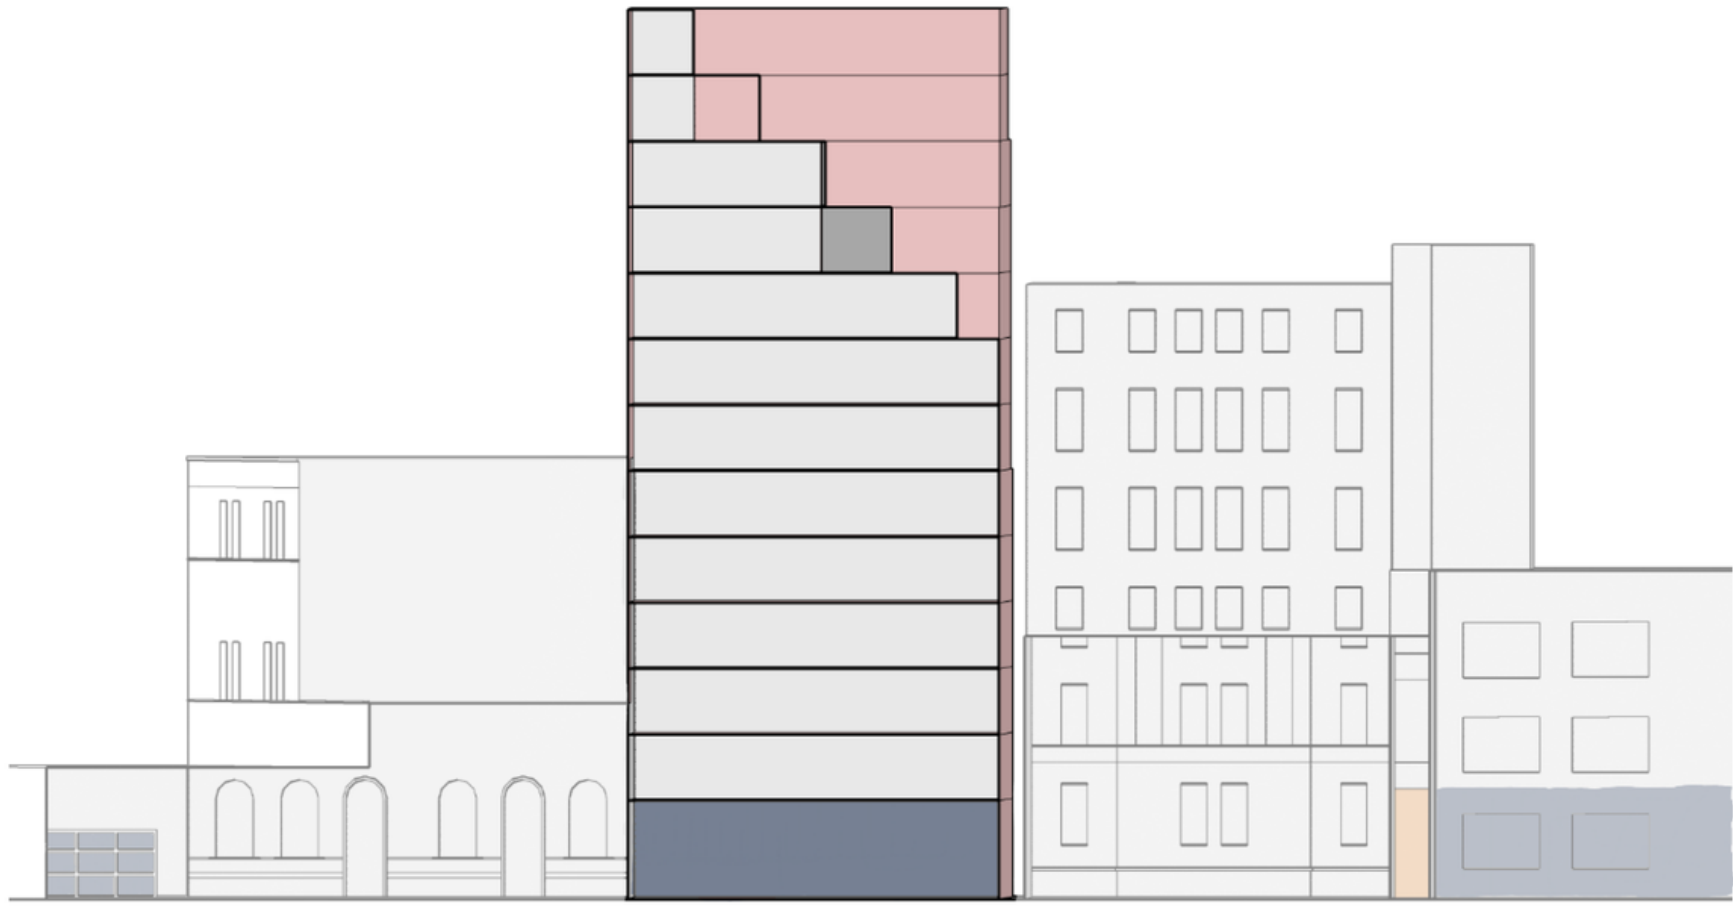

Site Plan

Mixed-Use Concept

Plaza

Community Market

Movie Night

Ice Rink

Cross-sections

Perspectives

A photograph of a waterfront park. In the foreground, a paved walkway with a brick pattern leads towards a modern building. The building has a white facade with horizontal lines and a stepped, tiered design. A row of young trees is planted along the base of the building. To the left, a body of water reflects the sky. In the background, other city buildings are visible under a clear blue sky. A black metal railing runs along the edge of the walkway. A wooden bench and a trash can are also visible on the right side of the walkway.