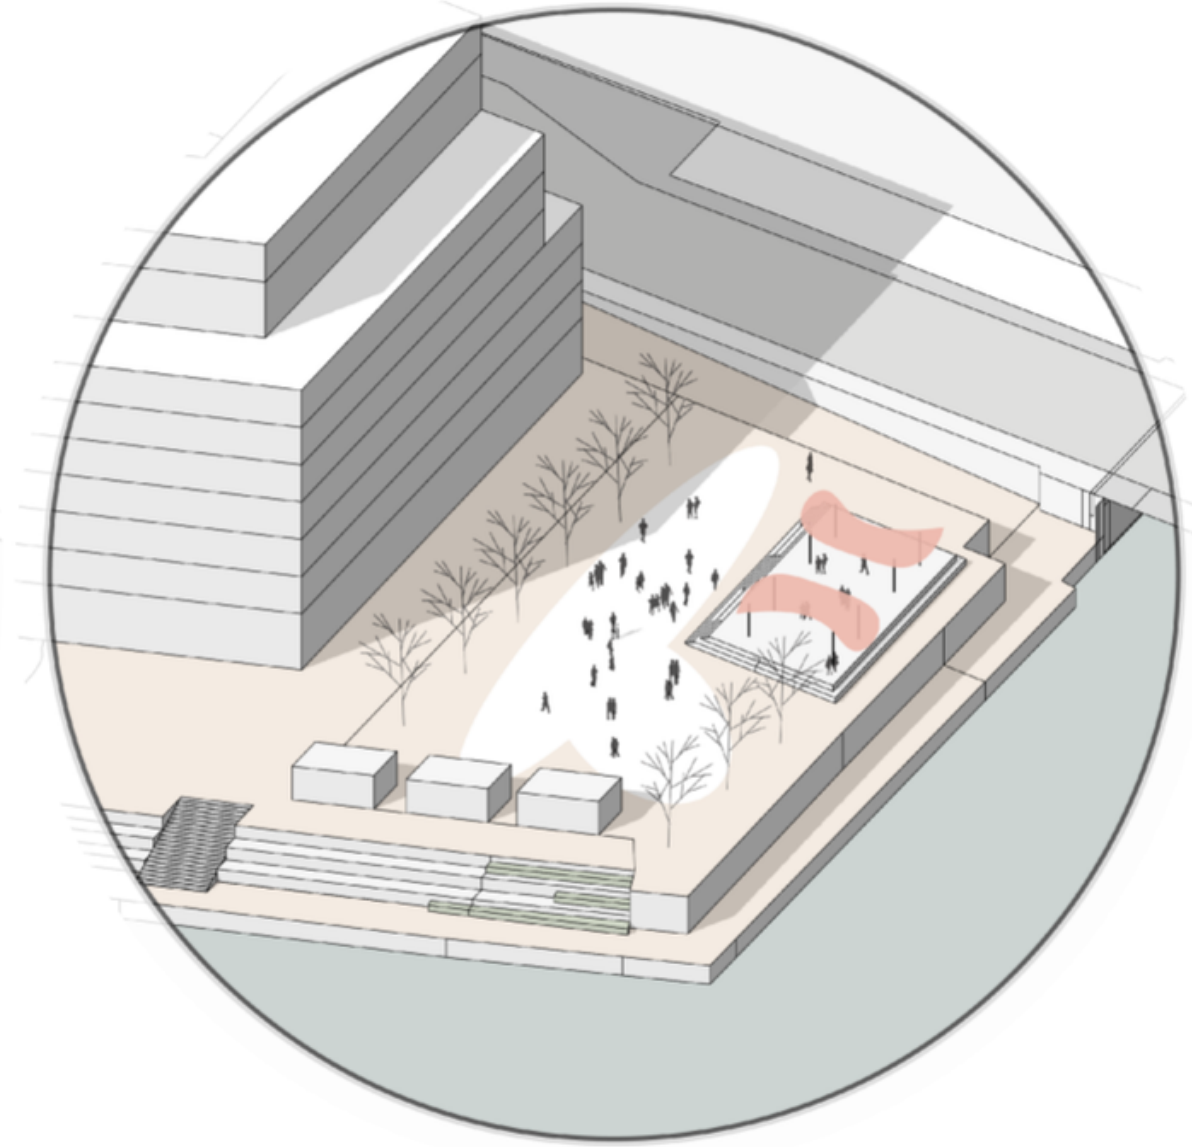

Prof. Shumaker

Spring 2022

Urban Design for Planners

Gowanus Site Proposal Final Project
Alisa Nurmansyah and Geryel Osorio Godoy

COLUMBIA
GSAPP

Our goals

3rd St & Bond St

Figure Ground
Location: Gowanus, Brooklyn

Site Plan

Mixed-Use Concept

Plaza

Community Market

Movie Night

Ice Rink

Cross-sections

Perspectives

A photograph of a waterfront park. In the foreground, a paved walkway with a brick pattern leads towards a modern building. The building has a white facade with horizontal lines and a stepped, tiered design. A row of young trees is planted along the base of the building. To the left, a body of water reflects the sky. In the background, other city buildings are visible under a clear blue sky. A black metal railing runs along the edge of the walkway. A wooden bench and a trash can are also visible on the right side of the walkway.