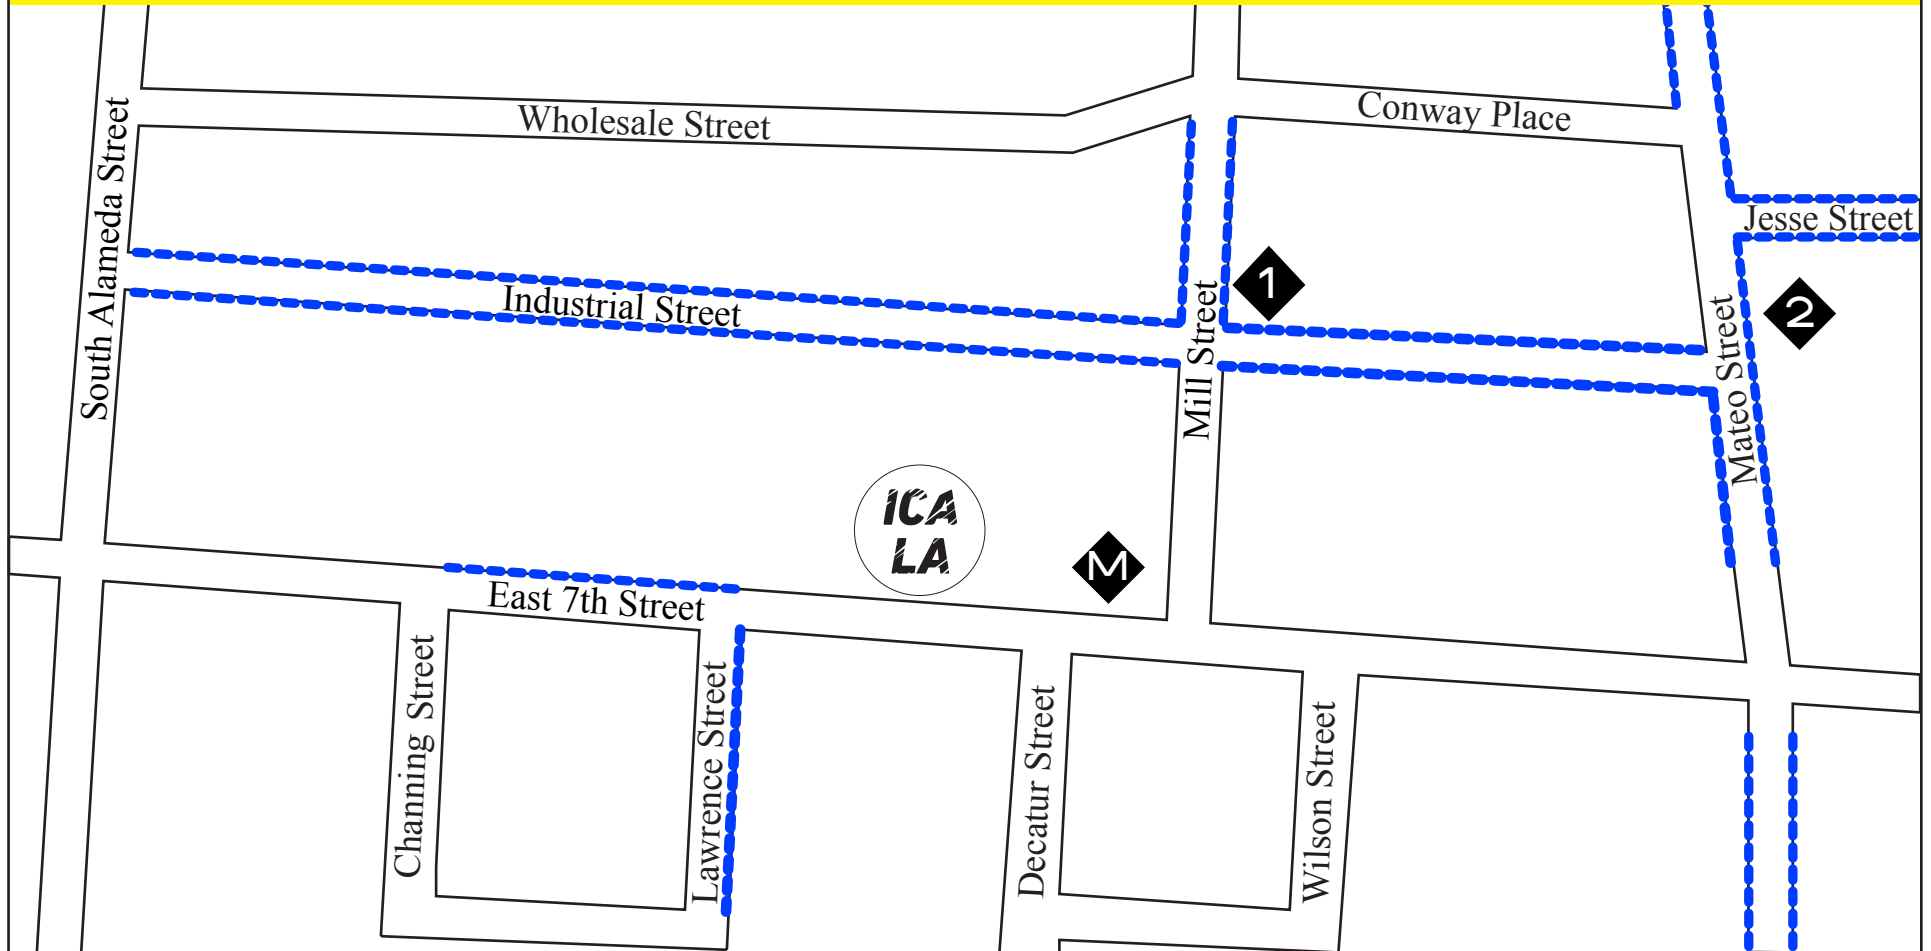

1717 East 7th Street, Los Angeles, CA 90021
Wed - Fri 11am to 7pm
Sat - Sun 11am to 6pm
theicala.org | @theicala

Parking Map

Limited parking is available in our courtyard. For more information visit theicala.org or contact (213) 928-0833.

1831 Industrial Street
Thursday to Sunday, 5:30pm to 2:00am
\$5.00

660 Mateo Street
Open everyday, 8:00am to 12:00am
\$7.00

Metro routes:
18, 60, 62 and 720

Street parking