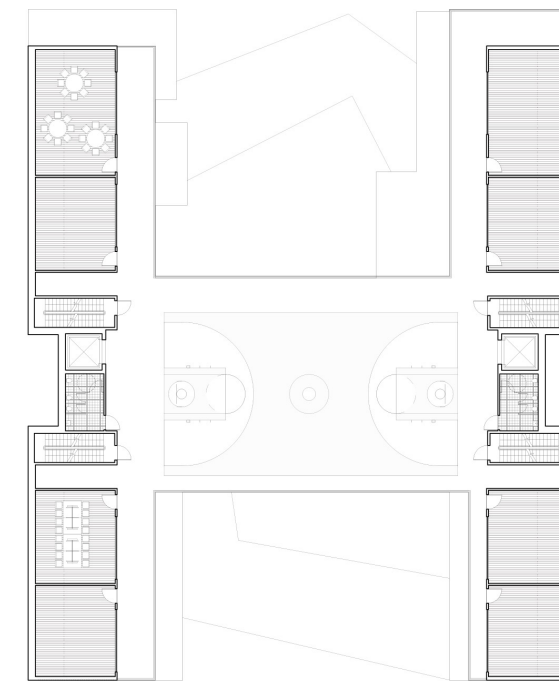

THE OUTSIDER SCHOOL

CLAIRE CHEN

**STUDIO KUMPUSCH
SPRING 2020**

GROUND FLOOR

MEZZANINE

2ND FLOOR

3RD FLOOR

4TH FLOOR

5TH FLOOR

6TH FLOOR

ROOF PLAN

FLOOR PLAN - GROUND LEVEL

0 12 24 36

FLOOR PLAN - MEZZANINE LEVEL

FLOOR PLAN - SECOND LEVEL

FLOOR PLAN - THIRD LEVEL

FLOOR PLAN - FOURTH LEVEL

FLOOR PLAN - FIFTH LEVEL

FLOOR PLAN - SIXTH LEVEL

ELEMENTARY SCHOOL CLASSROOM