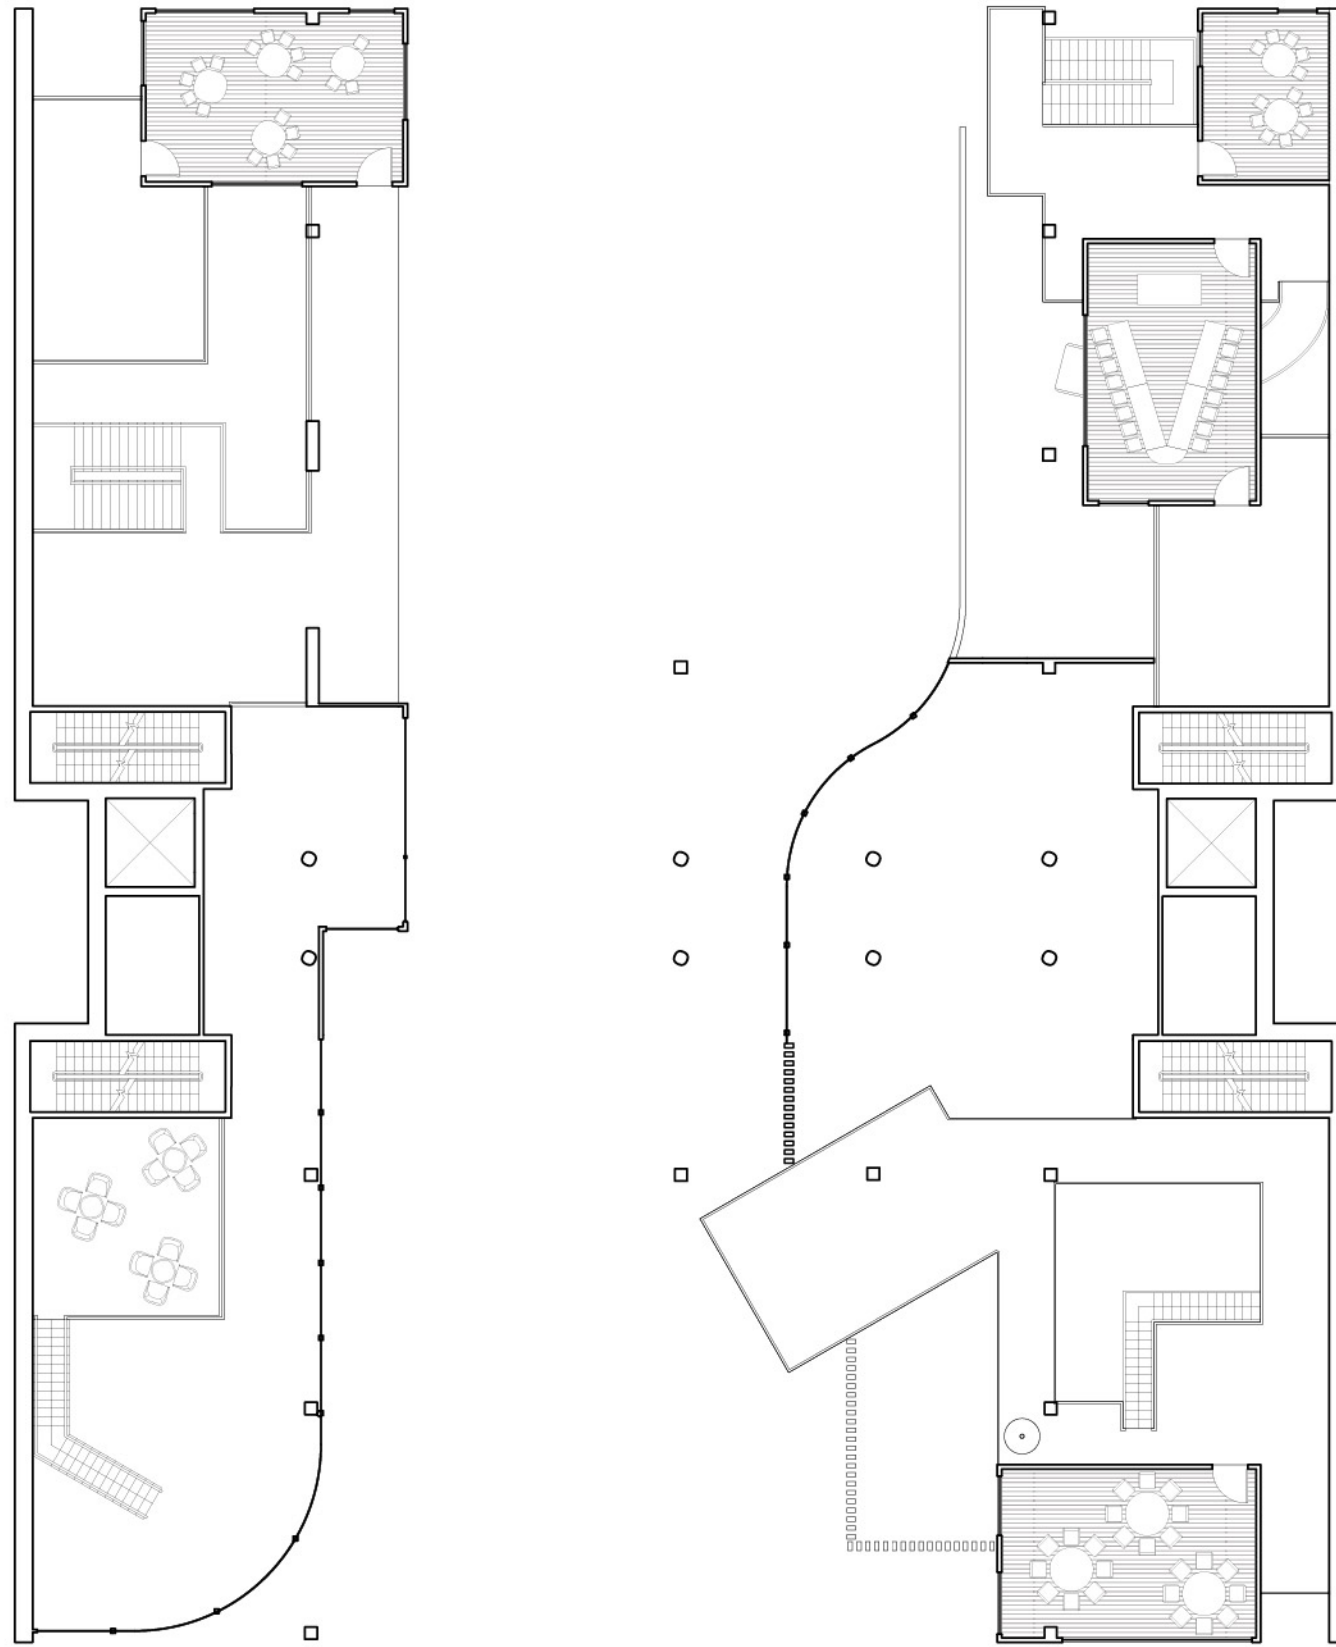

THE OUTSIDER SCHOOL

CLAIRE CHEN

**STUDIO KUMPUSCH
SPRING 2020**

GROUND FLOOR

MEZZANINE

2ND FLOOR

3RD FLOOR

4TH FLOOR

5TH FLOOR

6TH FLOOR

ROOF PLAN

FLOOR PLAN - GROUND LEVEL

0 12 24 36

FLOOR PLAN - MEZZANINE LEVEL

FLOOR PLAN - SECOND LEVEL

FLOOR PLAN - THIRD LEVEL

FLOOR PLAN - FOURTH LEVEL

FLOOR PLAN - FIFTH LEVEL

FLOOR PLAN - SIXTH LEVEL

ELEMENTARY SCHOOL CLASSROOM