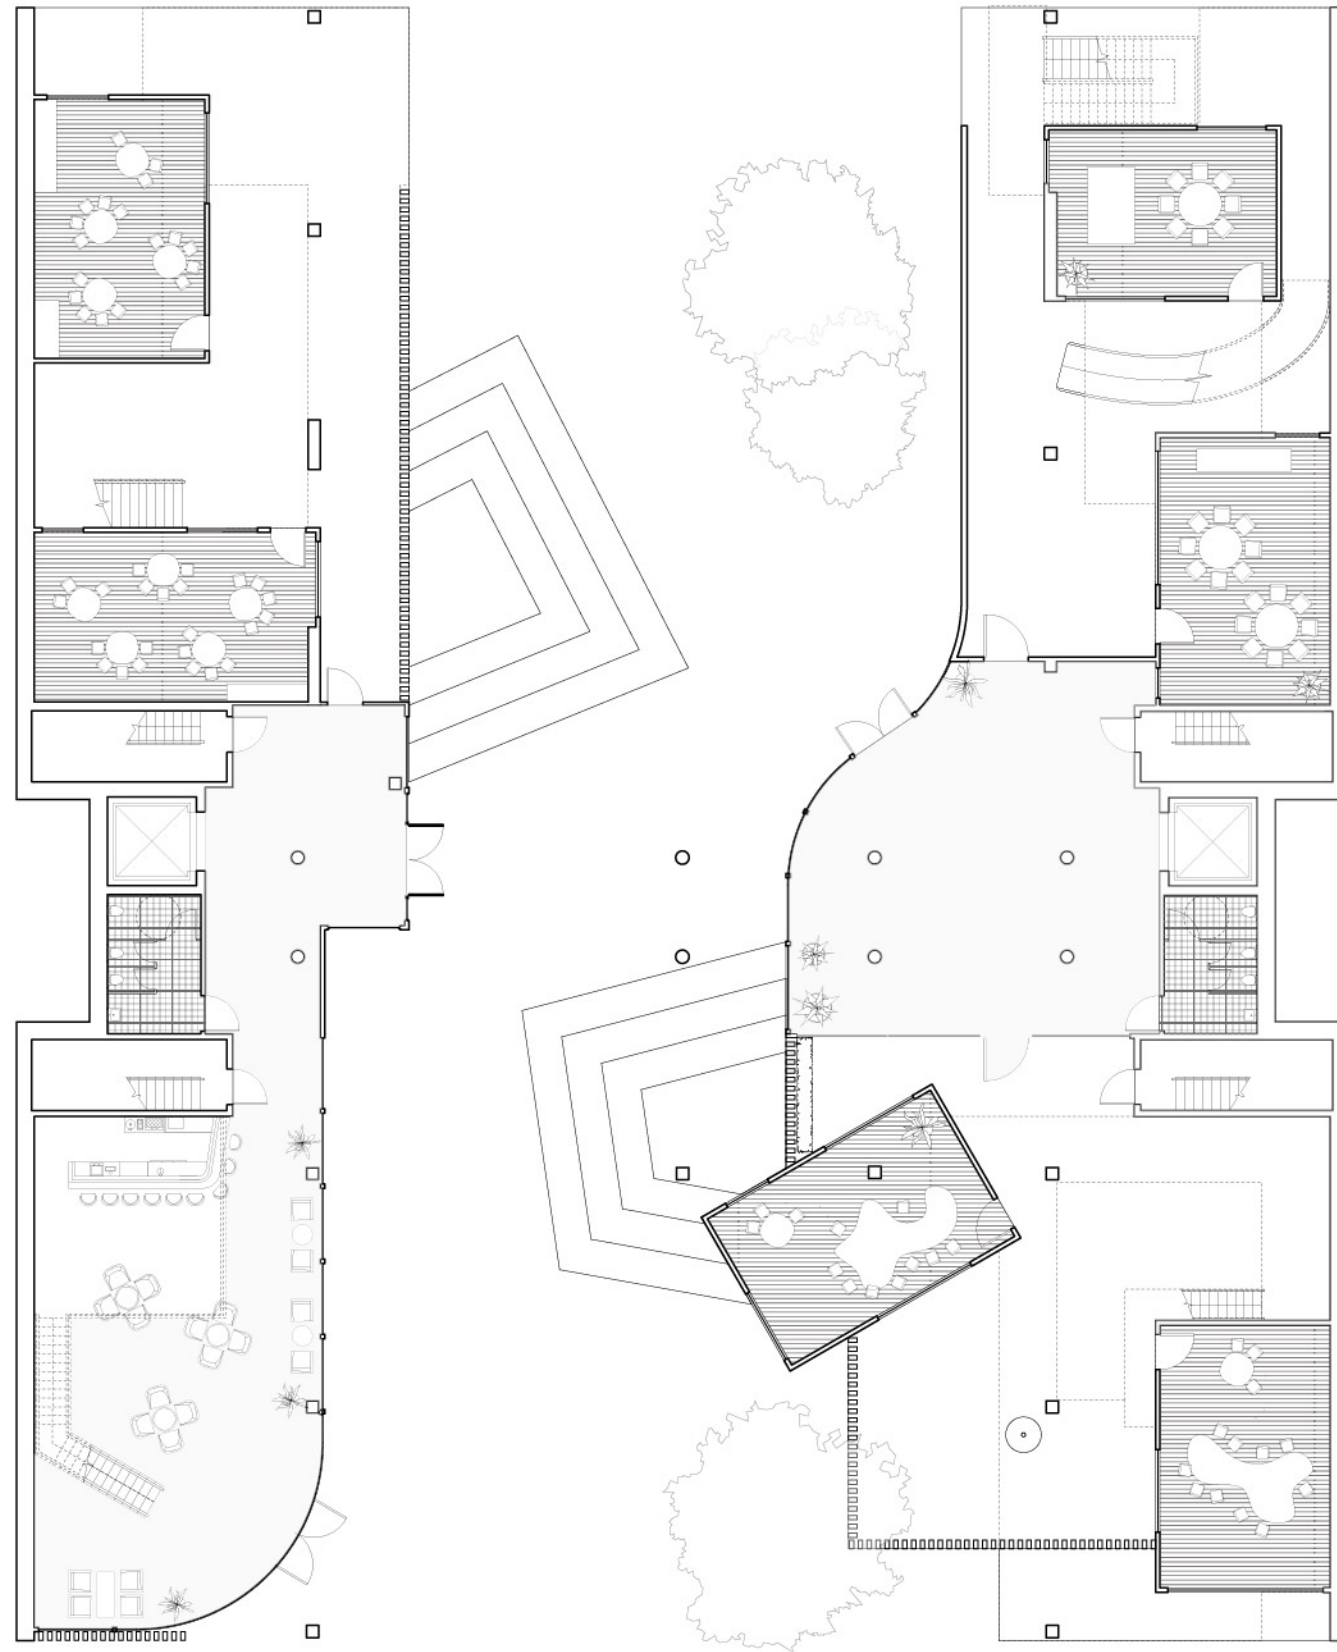

THE OUTSIDER SCHOOL

CLAIRE CHEN

**STUDIO KUMPUSCH
SPRING 2020**

GROUND FLOOR

MEZZANINE

2ND FLOOR

3RD FLOOR

4TH FLOOR

5TH FLOOR

6TH FLOOR

ROOF PLAN

FLOOR PLAN - GROUND LEVEL

0 12 24 36

FLOOR PLAN - MEZZANINE LEVEL

FLOOR PLAN - SECOND LEVEL

FLOOR PLAN - THIRD LEVEL

FLOOR PLAN - FOURTH LEVEL

FLOOR PLAN - FIFTH LEVEL

FLOOR PLAN - SIXTH LEVEL

ELEMENTARY SCHOOL CLASSROOM