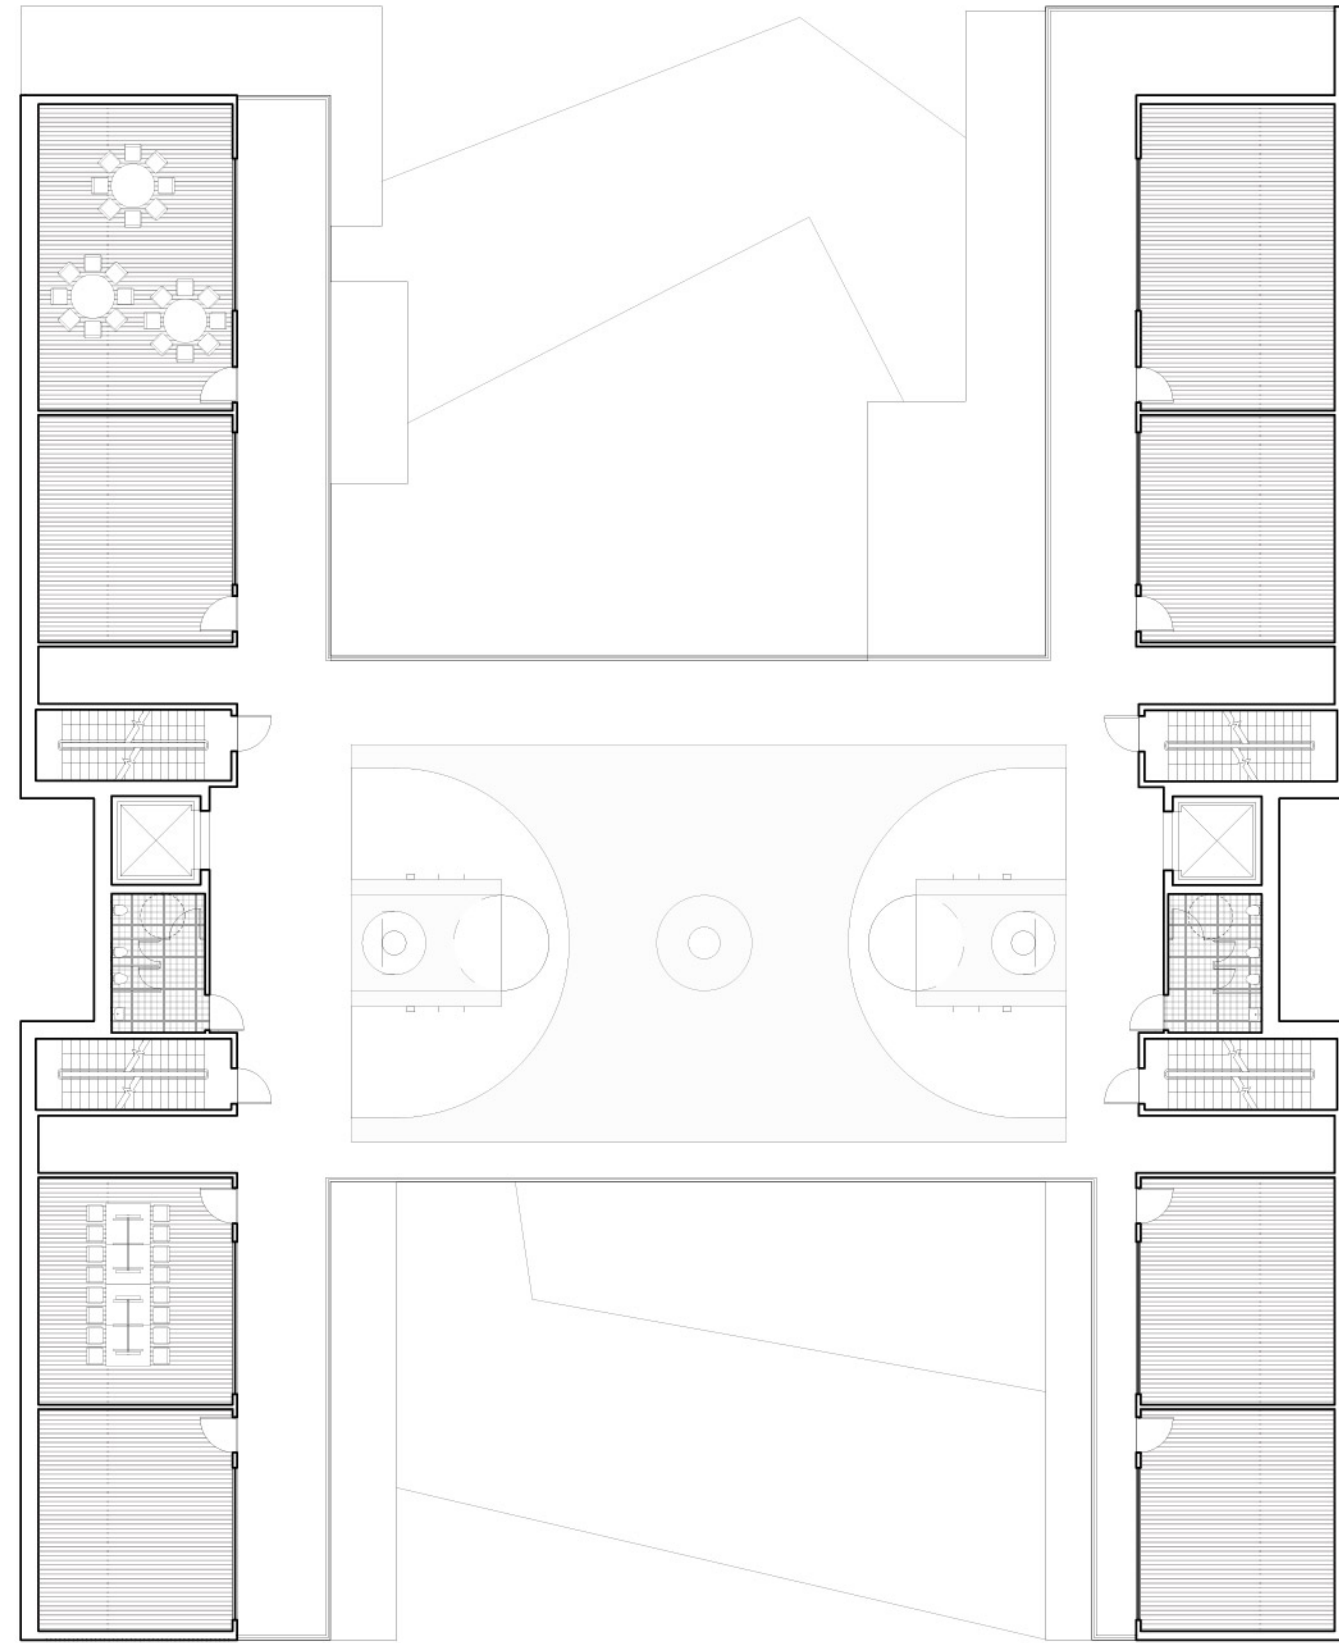

THE OUTSIDER SCHOOL

CLAIRE CHEN

**STUDIO KUMPUSCH
SPRING 2020**

GROUND FLOOR

MEZZANINE

2ND FLOOR

3RD FLOOR

4TH FLOOR

5TH FLOOR

6TH FLOOR

ROOF PLAN

FLOOR PLAN - GROUND LEVEL

0 12 24 36

FLOOR PLAN - MEZZANINE LEVEL

FLOOR PLAN - SECOND LEVEL

FLOOR PLAN - THIRD LEVEL

FLOOR PLAN - FOURTH LEVEL

FLOOR PLAN - FIFTH LEVEL

FLOOR PLAN - SIXTH LEVEL

ELEMENTARY SCHOOL CLASSROOM