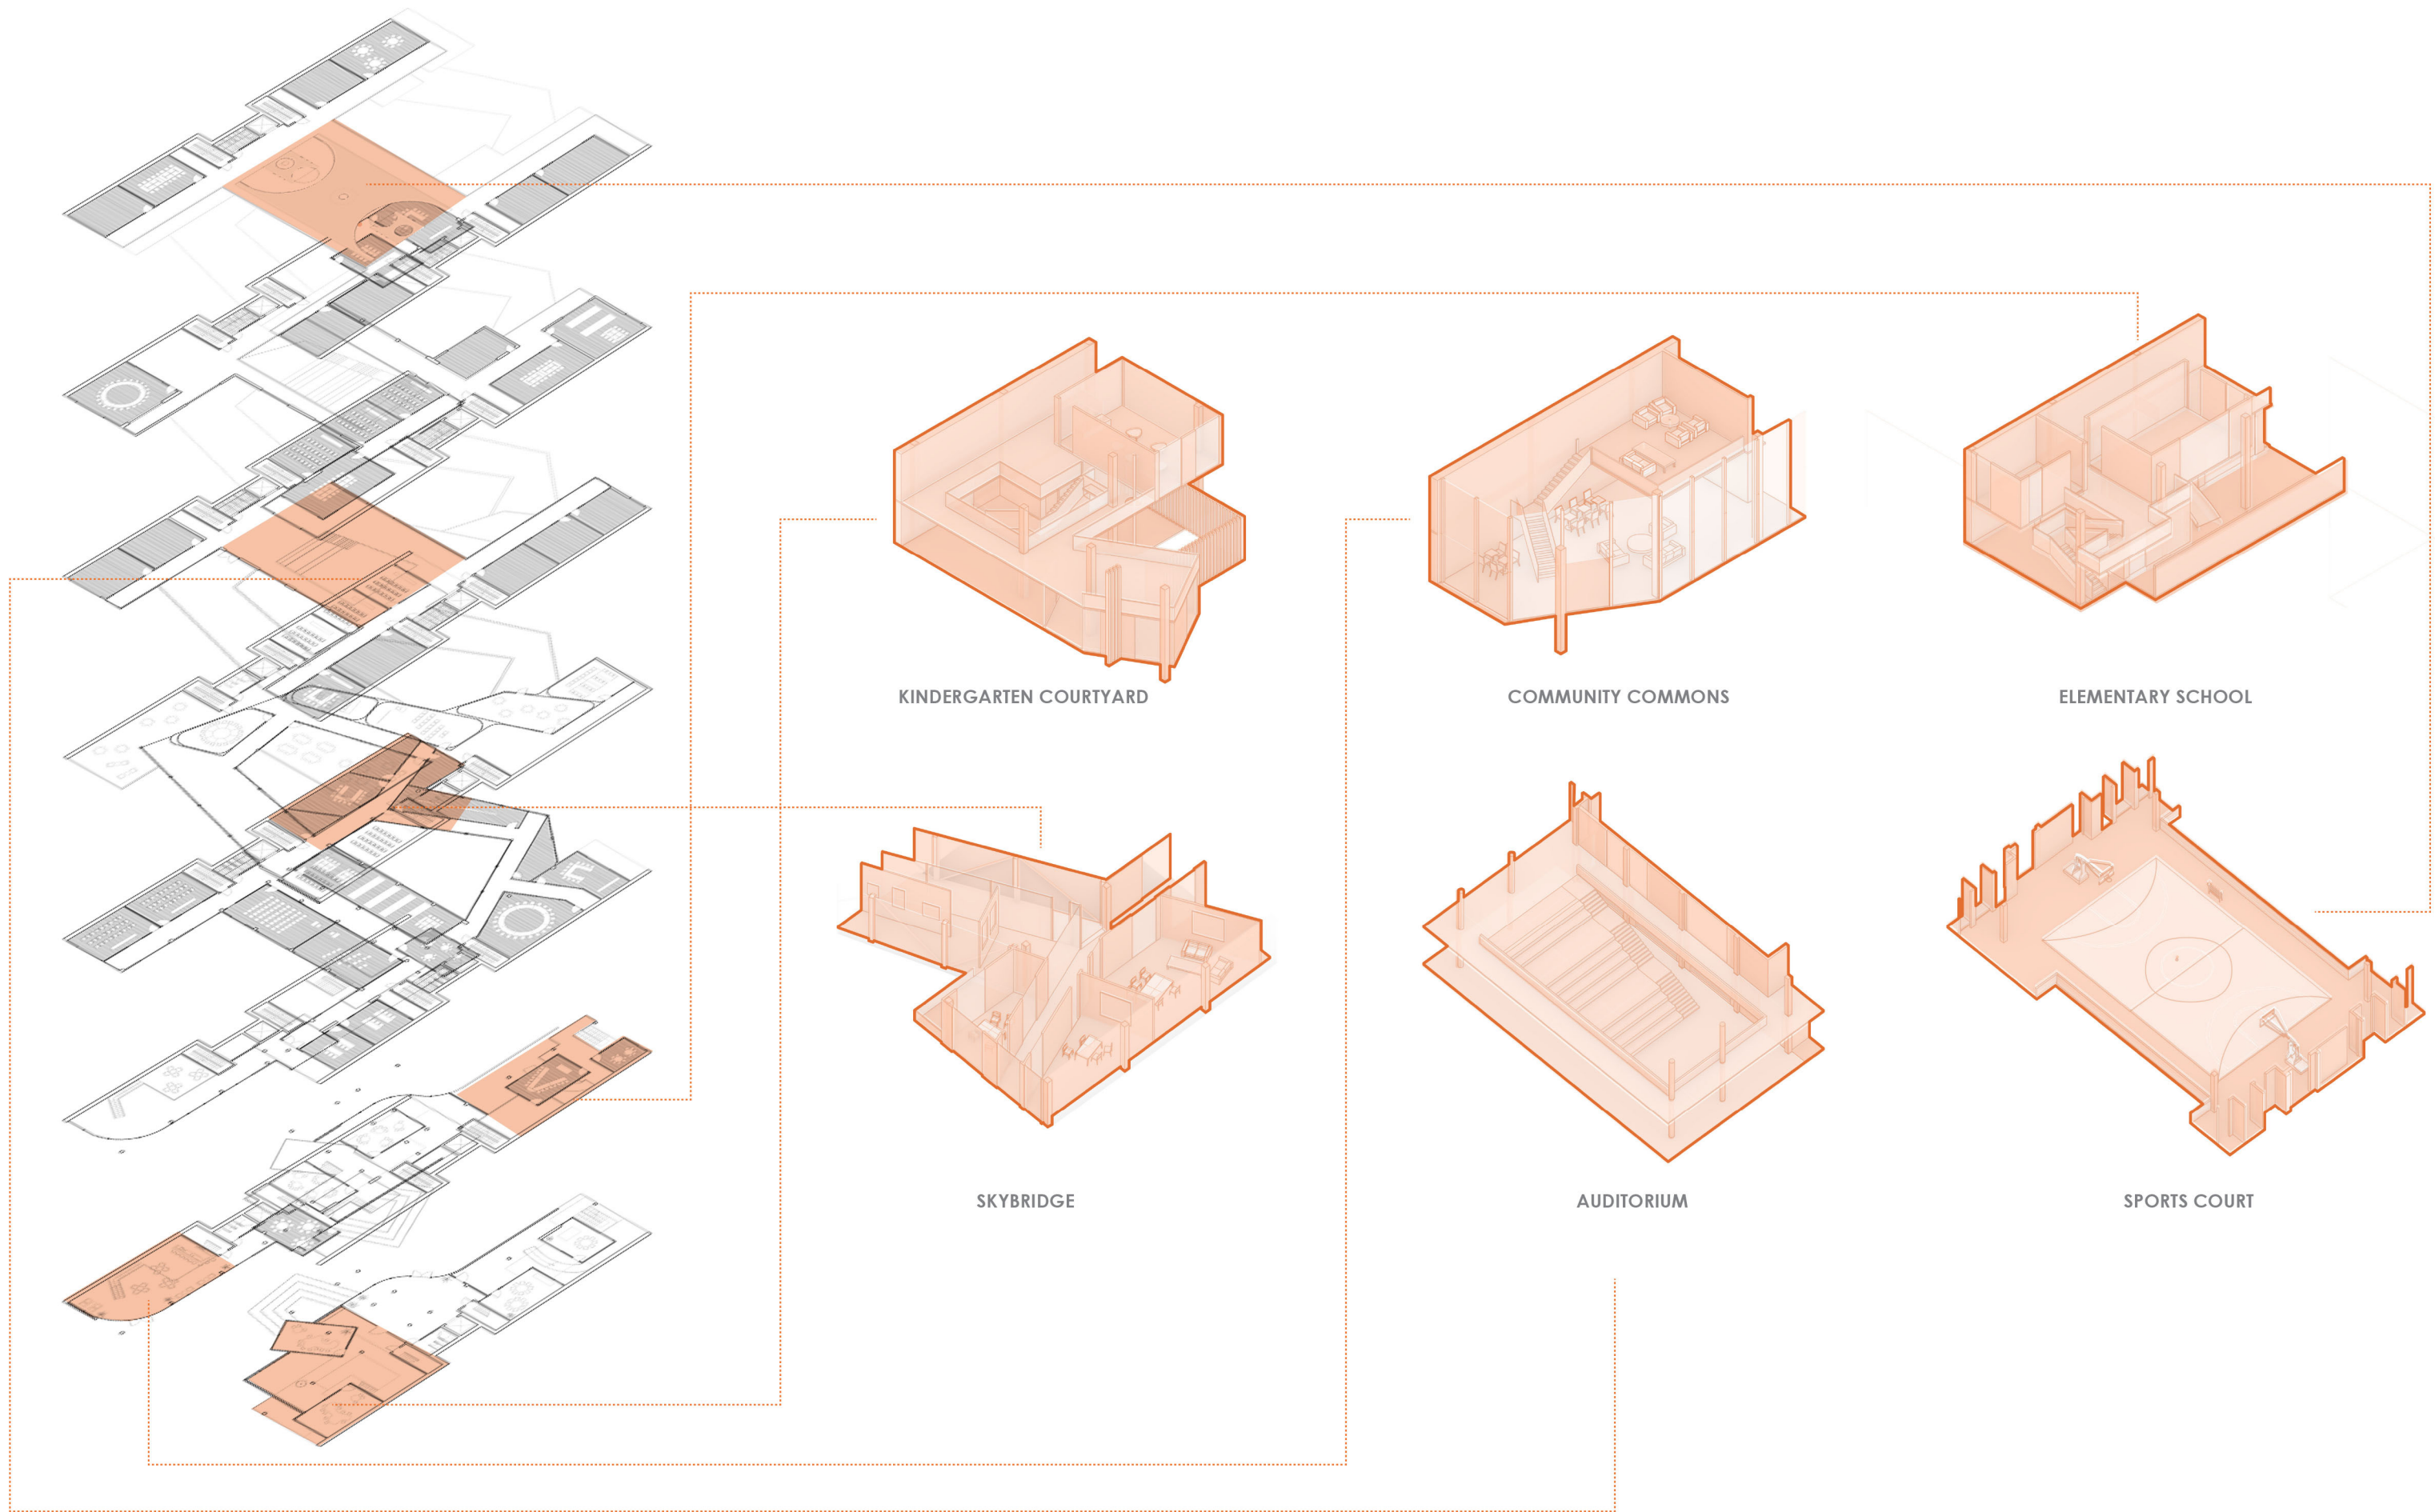

THE OUTSIDER SCHOOL

CLAIRE CHEN

**STUDIO KUMPUSCH
SPRING 2020**

GROUND FLOOR

MEZZANINE

2ND FLOOR

3RD FLOOR

4TH FLOOR

5TH FLOOR

6TH FLOOR

ROOF PLAN

FLOOR PLAN - GROUND LEVEL

0 12 24 36

FLOOR PLAN - MEZZANINE LEVEL

FLOOR PLAN - SECOND LEVEL

FLOOR PLAN - THIRD LEVEL

FLOOR PLAN - FOURTH LEVEL

FLOOR PLAN - FIFTH LEVEL

FLOOR PLAN - SIXTH LEVEL

ELEMENTARY SCHOOL CLASSROOM