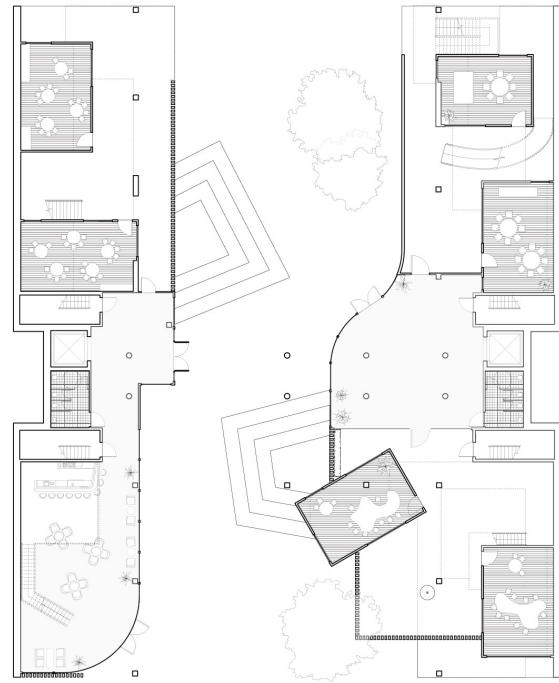

THE OUTSIDER SCHOOL

CLAIRE CHEN

**STUDIO KUMPUSCH
SPRING 2020**

GROUND FLOOR

MEZZANINE

2ND FLOOR

3RD FLOOR

4TH FLOOR

5TH FLOOR

6TH FLOOR

ROOF PLAN

FLOOR PLAN - GROUND LEVEL

0 12 24 36

FLOOR PLAN - MEZZANINE LEVEL

FLOOR PLAN - SECOND LEVEL

FLOOR PLAN - THIRD LEVEL

FLOOR PLAN - FOURTH LEVEL

FLOOR PLAN - FIFTH LEVEL

FLOOR PLAN - SIXTH LEVEL

ELEMENTARY SCHOOL CLASSROOM