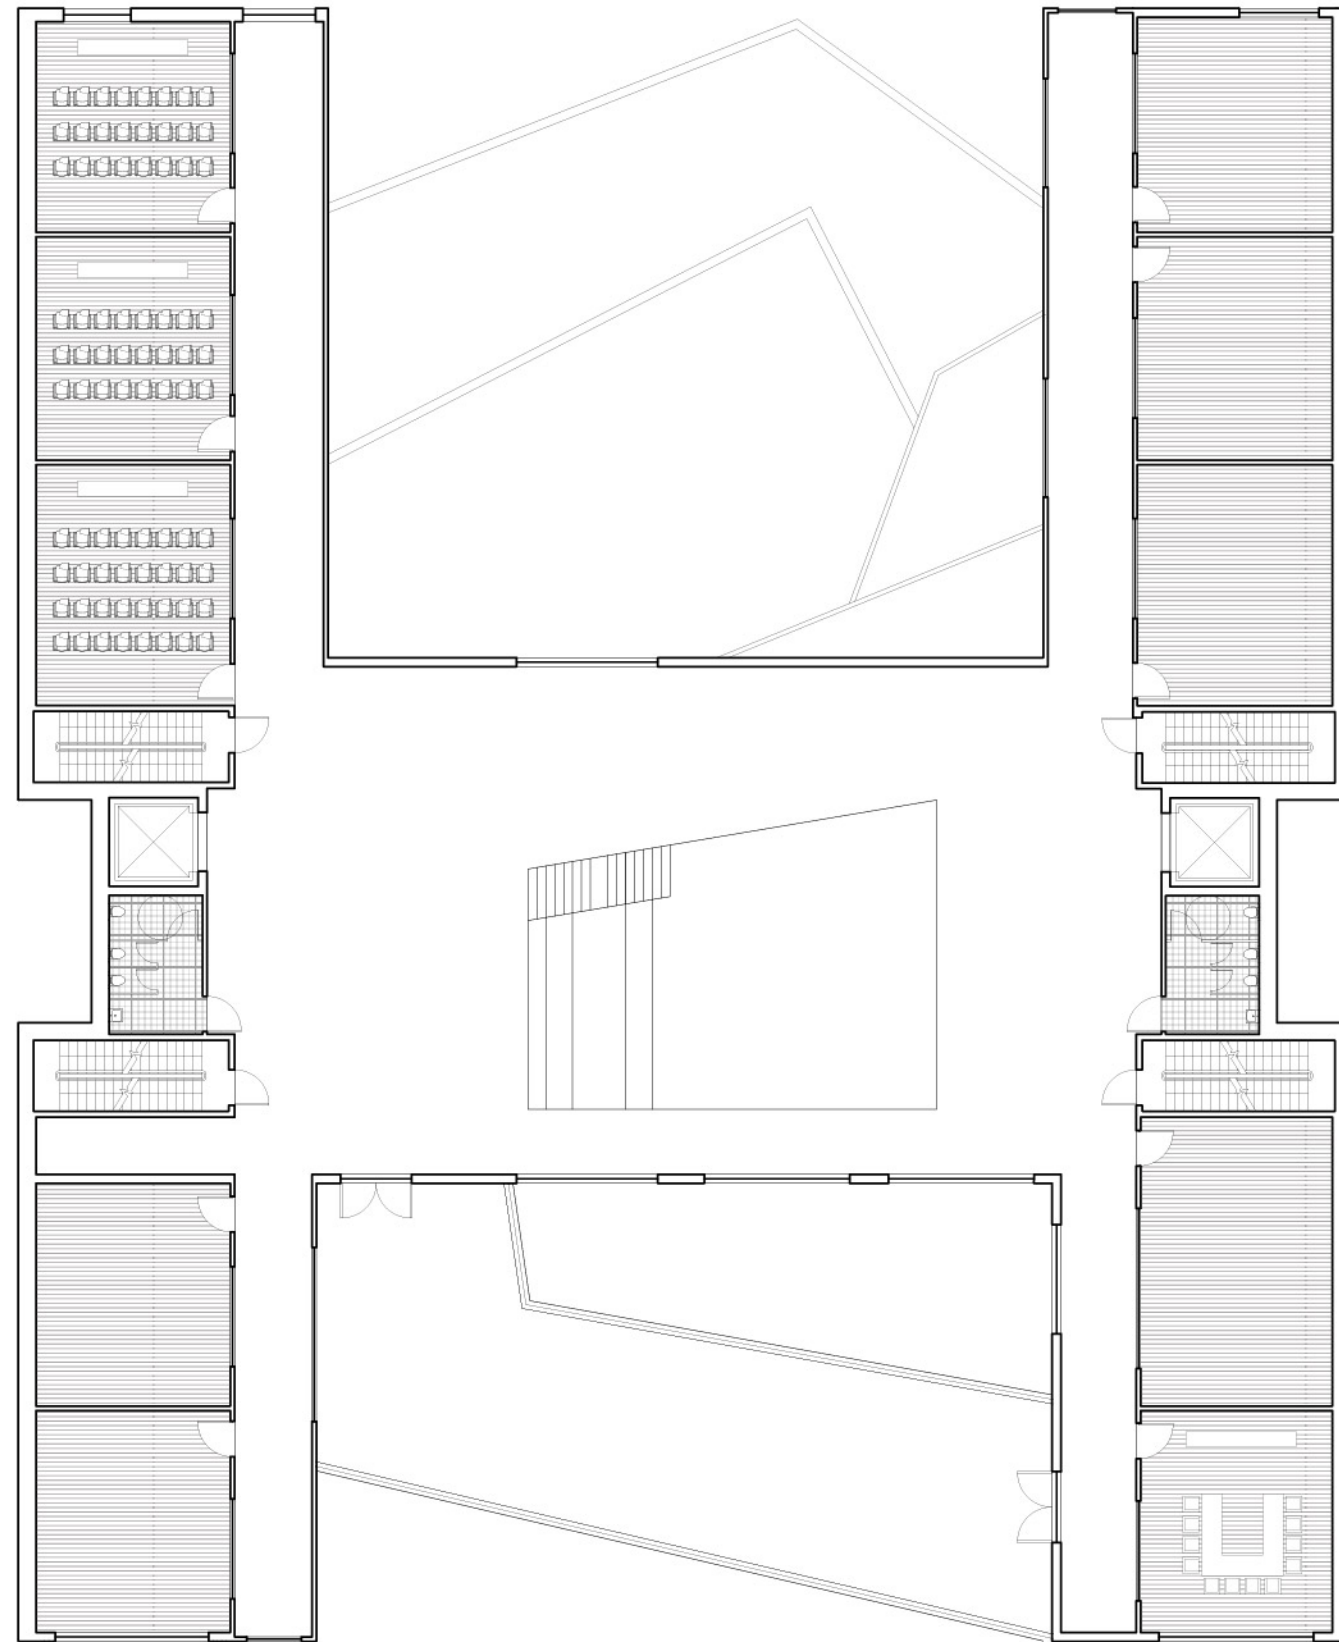

THE OUTSIDER SCHOOL

CLAIRE CHEN

**STUDIO KUMPUSCH
SPRING 2020**

GROUND FLOOR

MEZZANINE

2ND FLOOR

3RD FLOOR

4TH FLOOR

5TH FLOOR

6TH FLOOR

ROOF PLAN

FLOOR PLAN - GROUND LEVEL

0 12 24 36

FLOOR PLAN - MEZZANINE LEVEL

FLOOR PLAN - SECOND LEVEL

FLOOR PLAN - THIRD LEVEL

FLOOR PLAN - FOURTH LEVEL

FLOOR PLAN - FIFTH LEVEL

FLOOR PLAN - SIXTH LEVEL

ELEMENTARY SCHOOL CLASSROOM