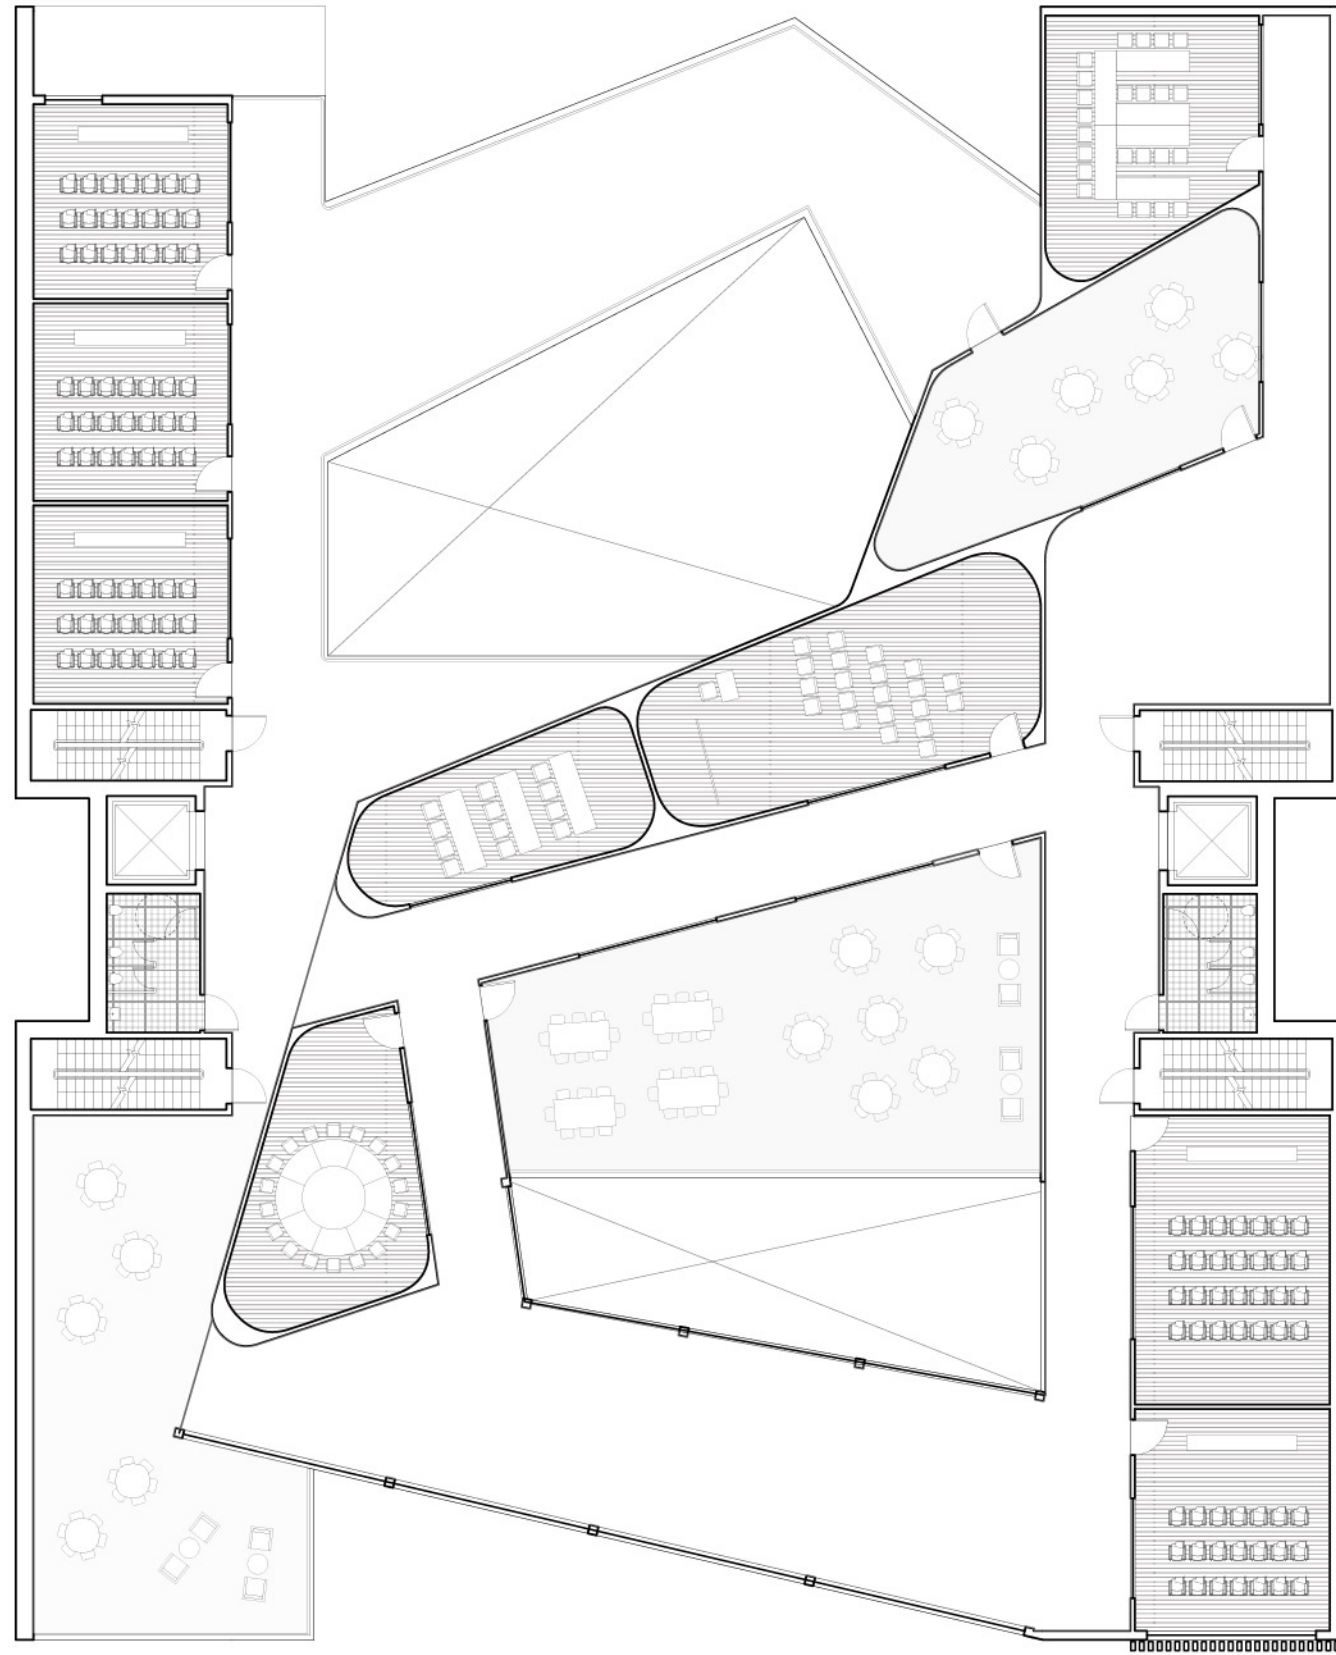

THE OUTSIDER SCHOOL

CLAIRE CHEN

**STUDIO KUMPUSCH
SPRING 2020**

GROUND FLOOR

MEZZANINE

2ND FLOOR

3RD FLOOR

4TH FLOOR

5TH FLOOR

6TH FLOOR

ROOF PLAN

FLOOR PLAN - GROUND LEVEL

0 12 24 36

FLOOR PLAN - MEZZANINE LEVEL

FLOOR PLAN - SECOND LEVEL

FLOOR PLAN - THIRD LEVEL

FLOOR PLAN - FOURTH LEVEL

FLOOR PLAN - FIFTH LEVEL

FLOOR PLAN - SIXTH LEVEL

ELEMENTARY SCHOOL CLASSROOM