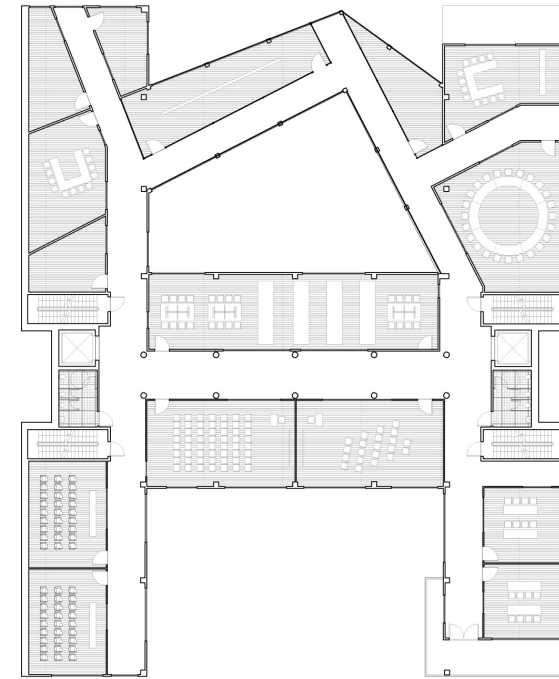

THE OUTSIDER SCHOOL

CLAIRE CHEN

**STUDIO KUMPUSCH
SPRING 2020**

GROUND FLOOR

MEZZANINE

2ND FLOOR

3RD FLOOR

4TH FLOOR

5TH FLOOR

6TH FLOOR

ROOF PLAN

FLOOR PLAN - GROUND LEVEL

0 12 24 36

FLOOR PLAN - MEZZANINE LEVEL

FLOOR PLAN - SECOND LEVEL

FLOOR PLAN - THIRD LEVEL

FLOOR PLAN - FOURTH LEVEL

FLOOR PLAN - FIFTH LEVEL

FLOOR PLAN - SIXTH LEVEL

ELEMENTARY SCHOOL CLASSROOM