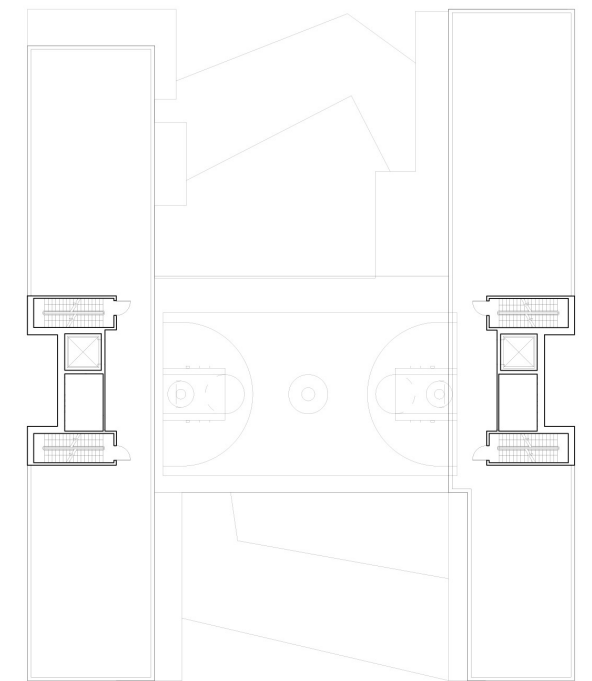

THE OUTSIDER SCHOOL

CLAIRE CHEN

**STUDIO KUMPUSCH
SPRING 2020**

GROUND FLOOR

MEZZANINE

2ND FLOOR

3RD FLOOR

4TH FLOOR

5TH FLOOR

6TH FLOOR

ROOF PLAN

FLOOR PLAN - GROUND LEVEL

0 12 24 36

FLOOR PLAN - MEZZANINE LEVEL

FLOOR PLAN - SECOND LEVEL

FLOOR PLAN - THIRD LEVEL