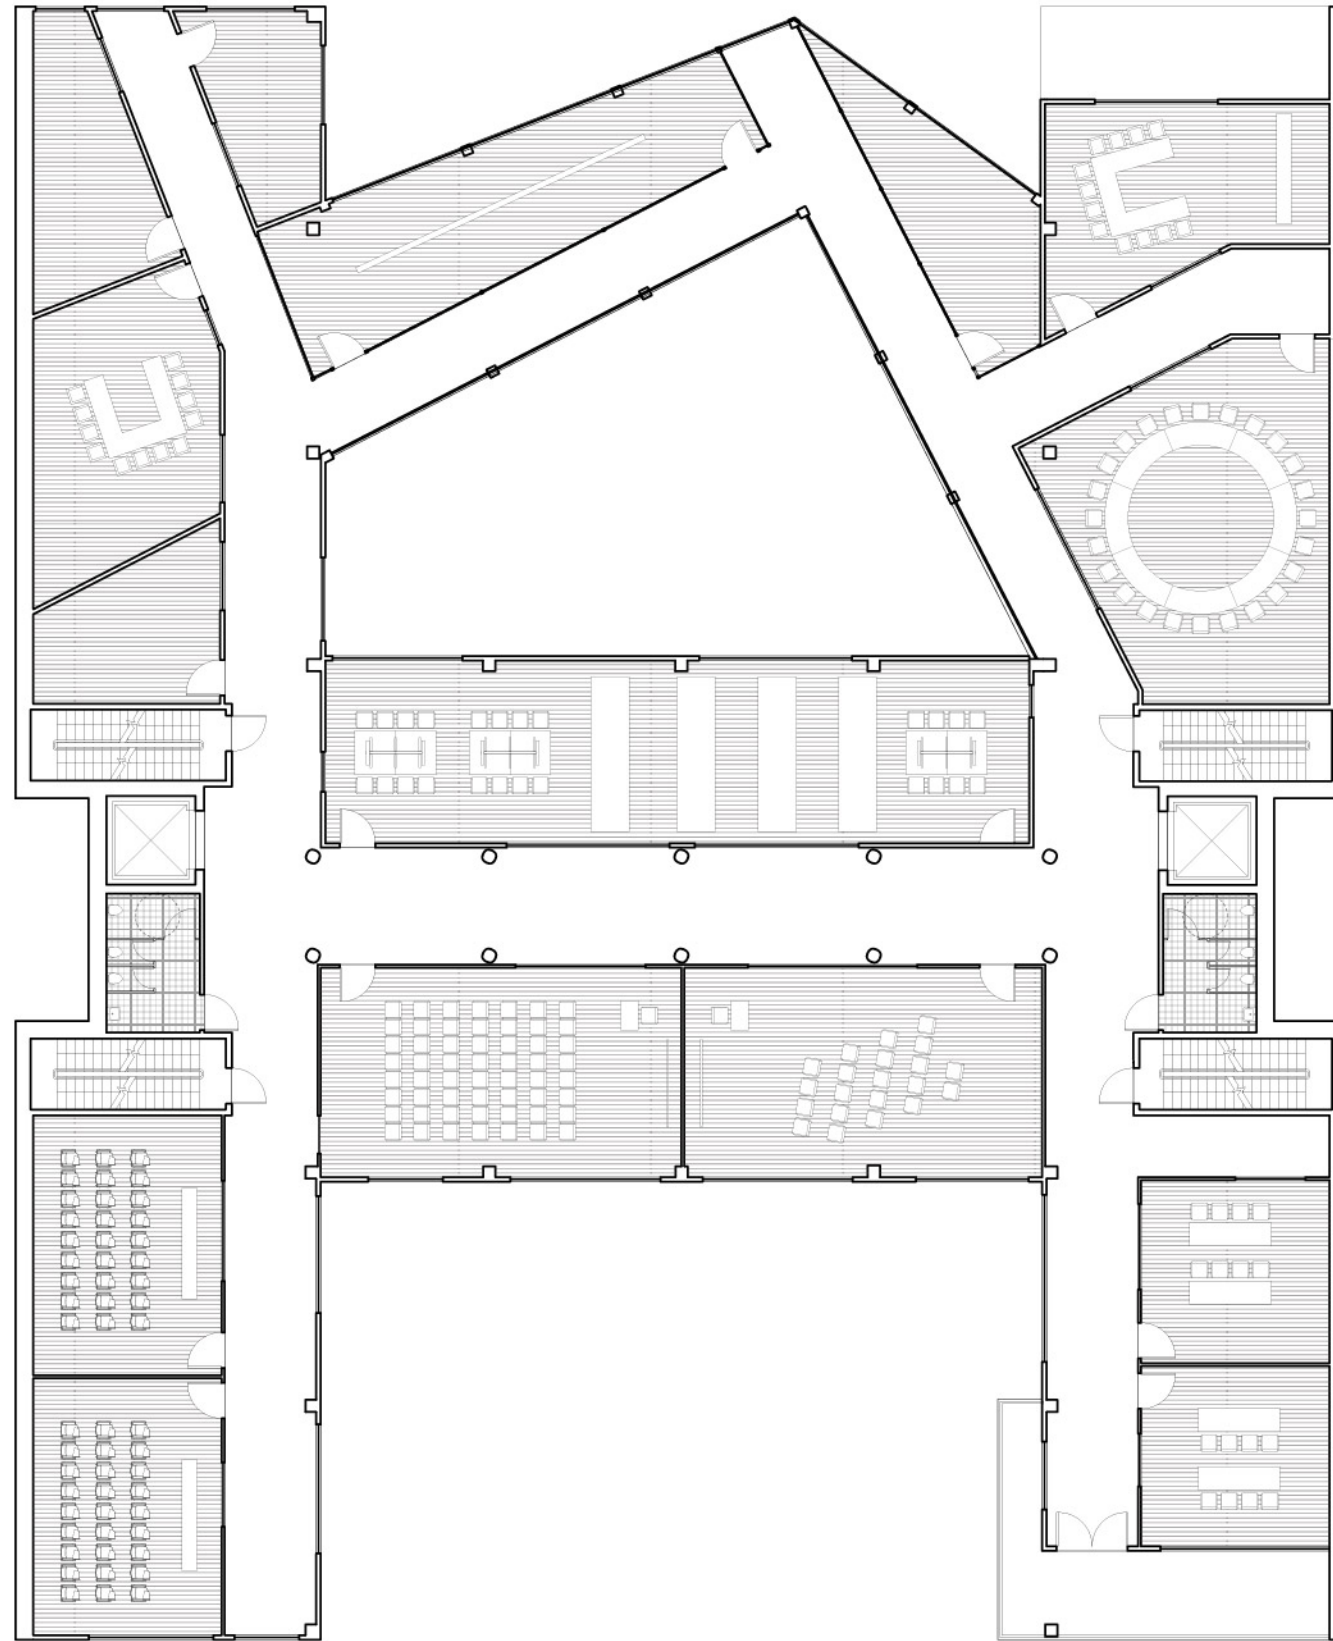

THE OUTSIDER SCHOOL

CLAIRE CHEN

**STUDIO KUMPUSCH
SPRING 2020**

GROUND FLOOR

MEZZANINE

2ND FLOOR

3RD FLOOR

4TH FLOOR

5TH FLOOR

6TH FLOOR

ROOF PLAN

FLOOR PLAN - GROUND LEVEL

0 12 24 36

FLOOR PLAN - MEZZANINE LEVEL

FLOOR PLAN - SECOND LEVEL

FLOOR PLAN - THIRD LEVEL

FLOOR PLAN - FOURTH LEVEL

FLOOR PLAN - FIFTH LEVEL

FLOOR PLAN - SIXTH LEVEL

ELEMENTARY SCHOOL CLASSROOM