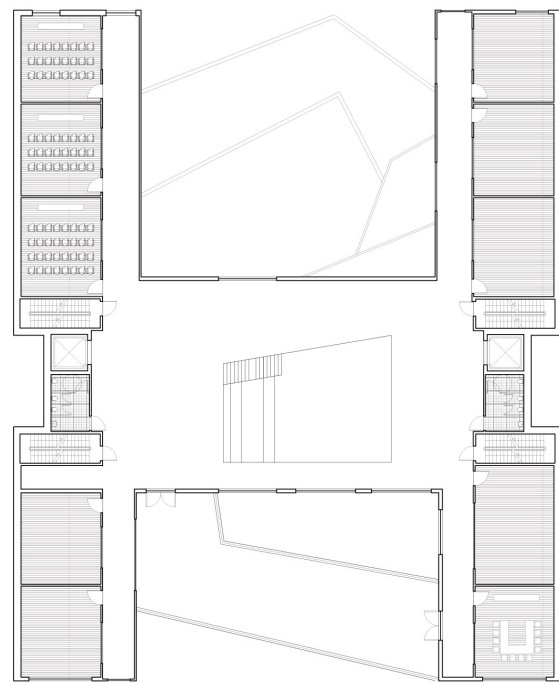

THE OUTSIDER SCHOOL

CLAIRE CHEN

**STUDIO KUMPUSCH
SPRING 2020**

GROUND FLOOR

MEZZANINE

2ND FLOOR

3RD FLOOR

4TH FLOOR

5TH FLOOR

6TH FLOOR

ROOF PLAN

FLOOR PLAN - GROUND LEVEL

0 12 24 36

FLOOR PLAN - MEZZANINE LEVEL

FLOOR PLAN - SECOND LEVEL

FLOOR PLAN - THIRD LEVEL

FLOOR PLAN - FOURTH LEVEL

FLOOR PLAN - FIFTH LEVEL

FLOOR PLAN - SIXTH LEVEL

ELEMENTARY SCHOOL CLASSROOM