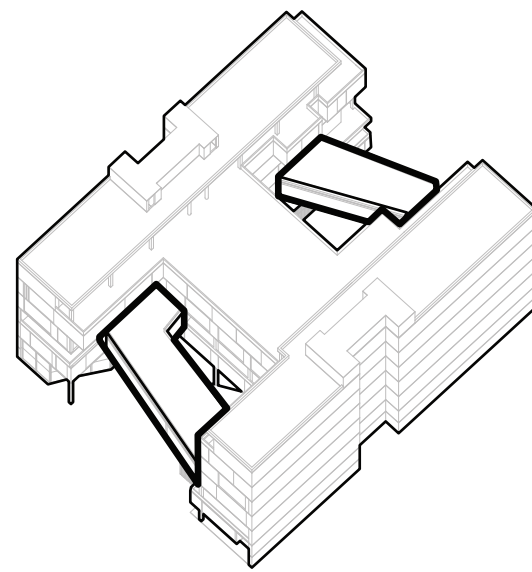

THE OUTSIDER SCHOOL

CLAIRE CHEN

**STUDIO KUMPUSCH
SPRING 2020**

GROUND FLOOR

MEZZANINE

2ND FLOOR

3RD FLOOR

4TH FLOOR

5TH FLOOR

6TH FLOOR

ROOF PLAN

FLOOR PLAN - GROUND LEVEL

0 12 24 36

FLOOR PLAN - MEZZANINE LEVEL

FLOOR PLAN - SECOND LEVEL

FLOOR PLAN - THIRD LEVEL

FLOOR PLAN - FOURTH LEVEL

FLOOR PLAN - FIFTH LEVEL

FLOOR PLAN - SIXTH LEVEL

ELEMENTARY SCHOOL CLASSROOM