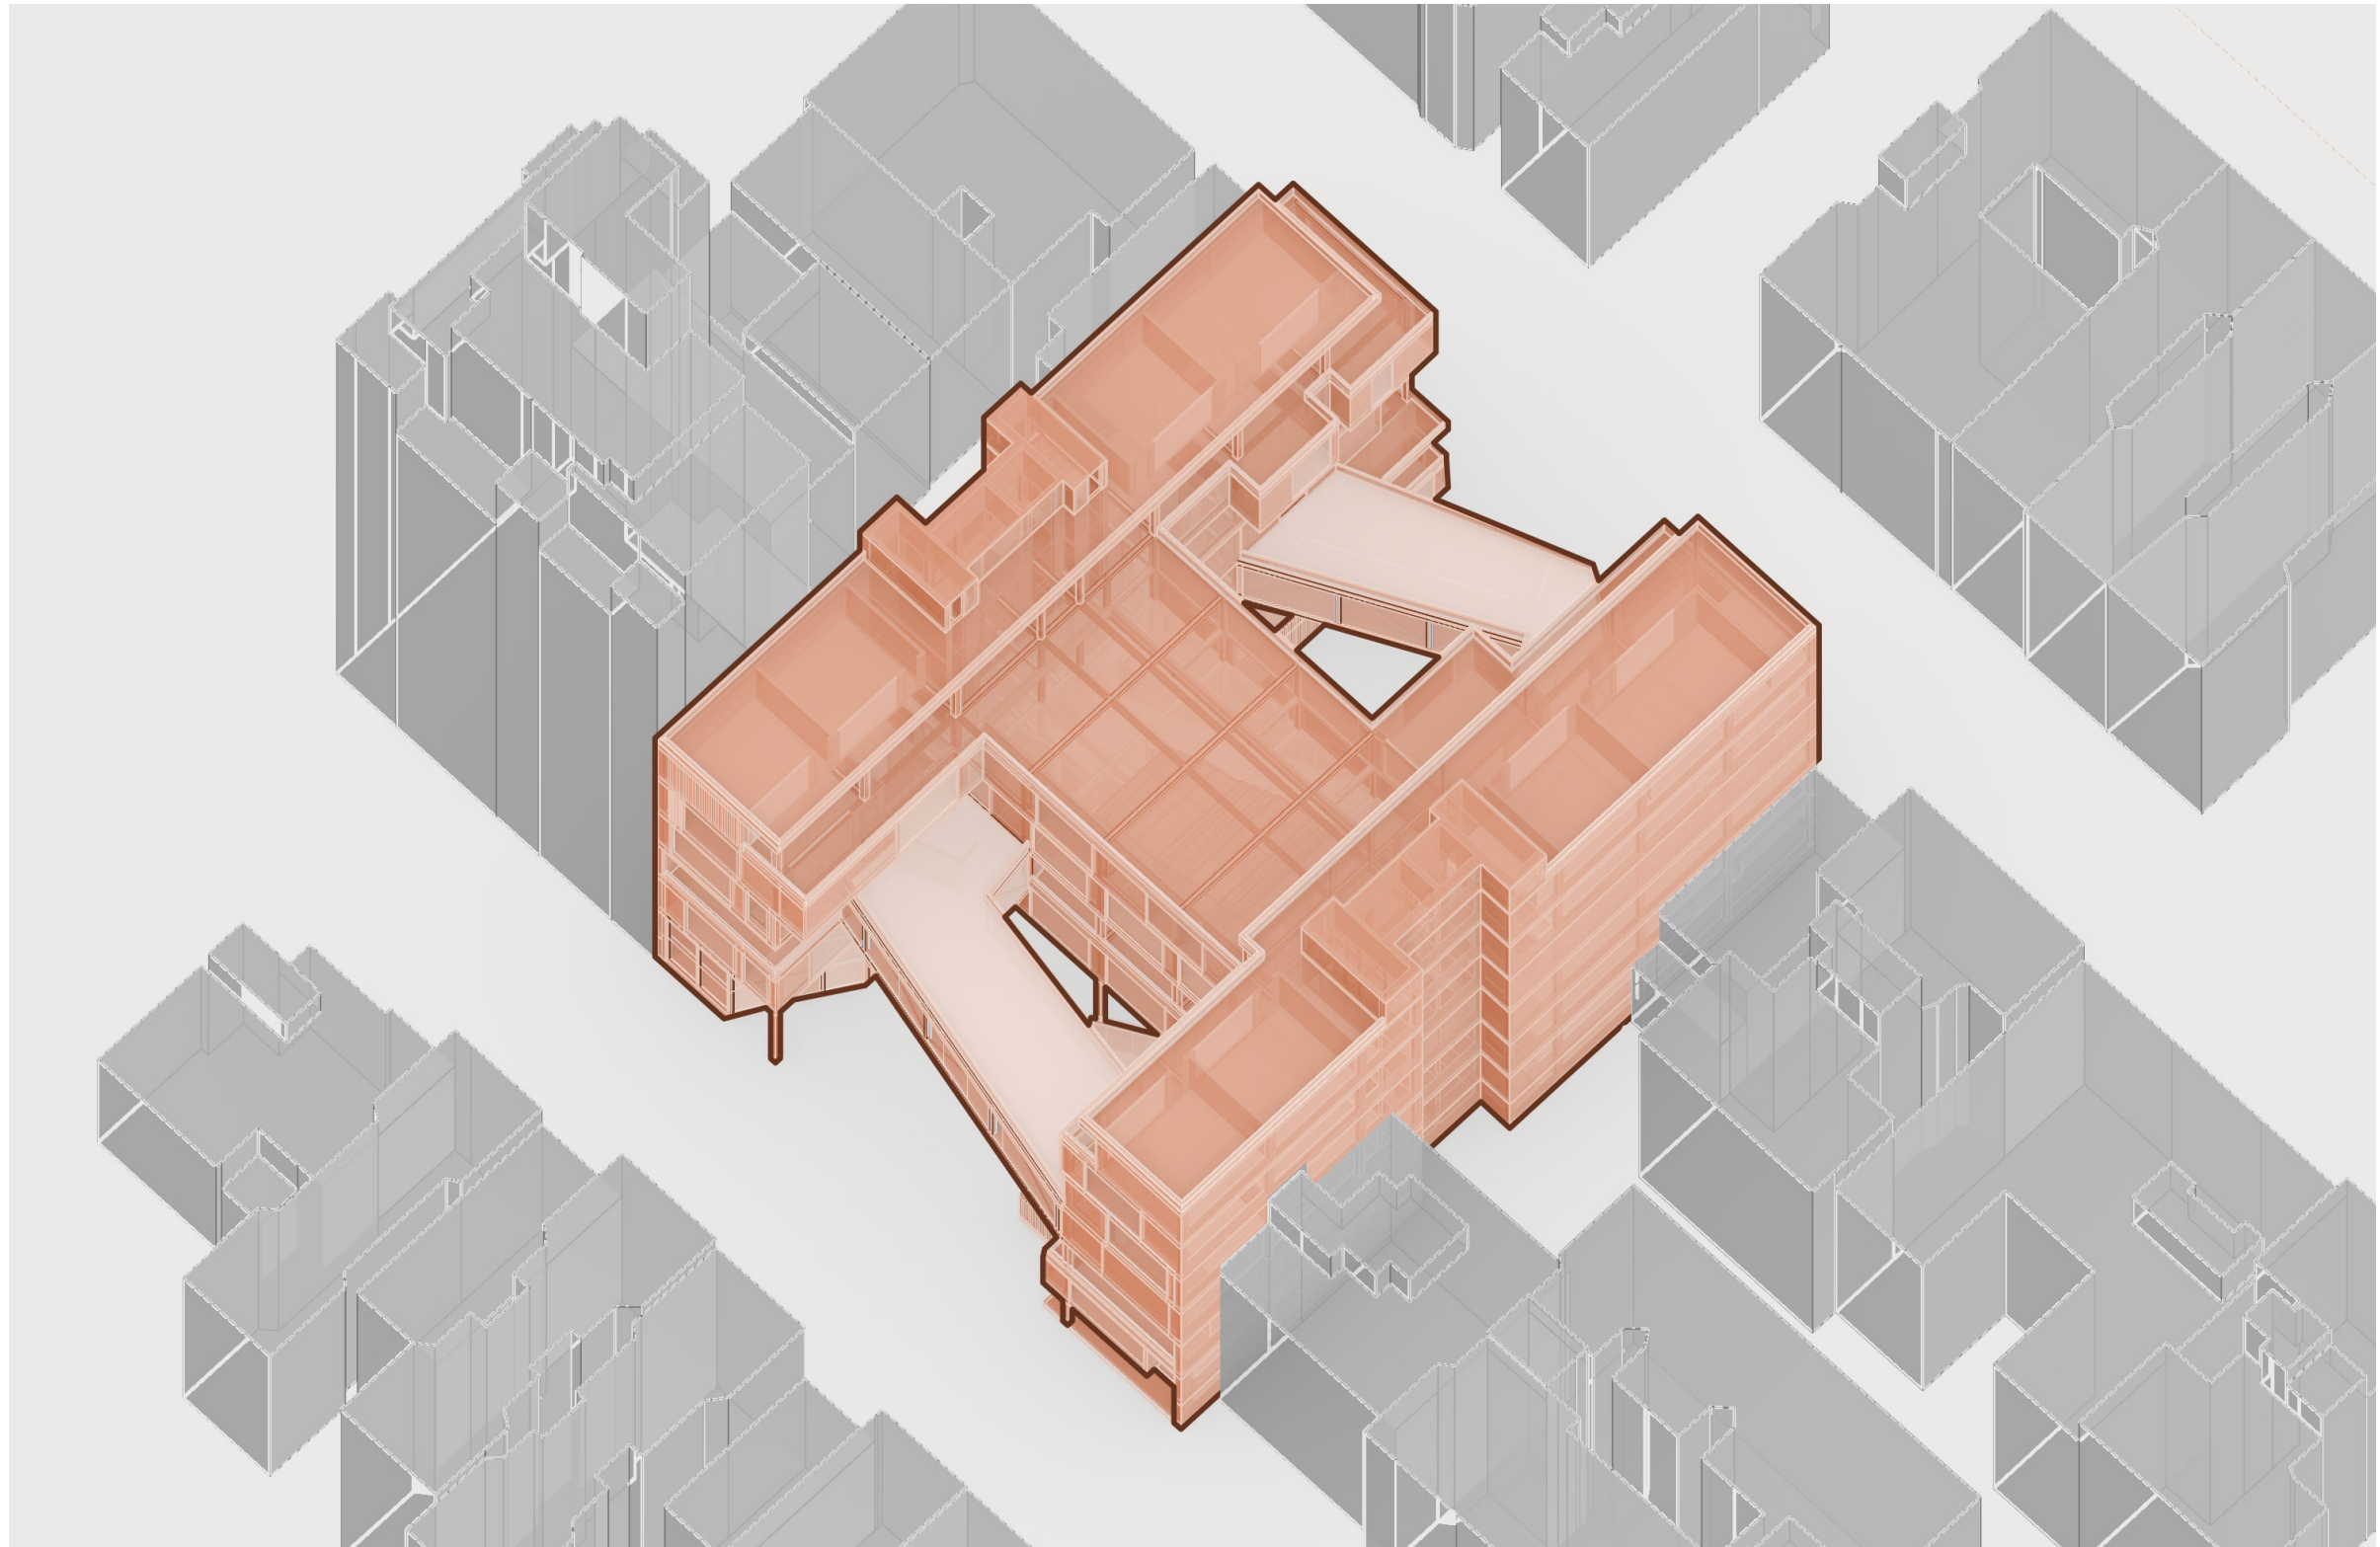

THE OUTSIDER SCHOOL

CLAIRE CHEN

**STUDIO KUMPUSCH
SPRING 2020**

GROUND FLOOR

MEZZANINE

2ND FLOOR

3RD FLOOR

4TH FLOOR

5TH FLOOR

6TH FLOOR

ROOF PLAN

FLOOR PLAN - GROUND LEVEL

0 12 24 36

FLOOR PLAN - MEZZANINE LEVEL

FLOOR PLAN - SECOND LEVEL

FLOOR PLAN - THIRD LEVEL

FLOOR PLAN - FOURTH LEVEL

FLOOR PLAN - FIFTH LEVEL

FLOOR PLAN - SIXTH LEVEL

ELEMENTARY SCHOOL CLASSROOM