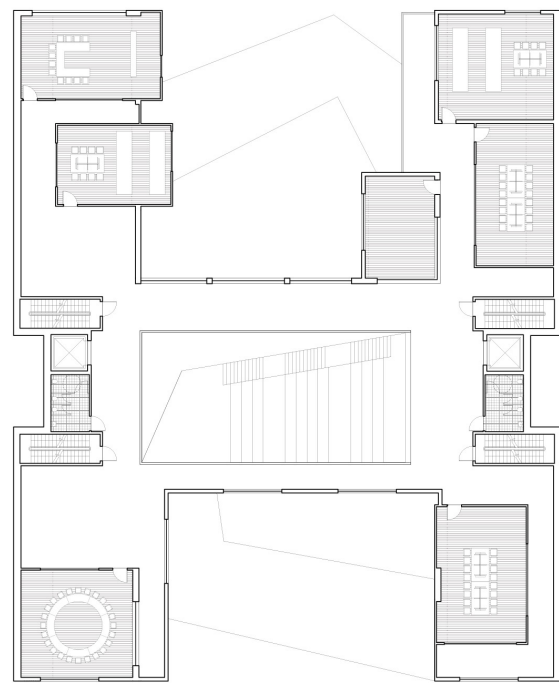

THE OUTSIDER SCHOOL

CLAIRE CHEN

**STUDIO KUMPUSCH
SPRING 2020**

GROUND FLOOR

MEZZANINE

2ND FLOOR

3RD FLOOR

4TH FLOOR

5TH FLOOR

6TH FLOOR

ROOF PLAN

FLOOR PLAN - GROUND LEVEL

0 12 24 36

FLOOR PLAN - MEZZANINE LEVEL

FLOOR PLAN - SECOND LEVEL

FLOOR PLAN - THIRD LEVEL

FLOOR PLAN - FOURTH LEVEL

FLOOR PLAN - FIFTH LEVEL

FLOOR PLAN - SIXTH LEVEL

ELEMENTARY SCHOOL CLASSROOM