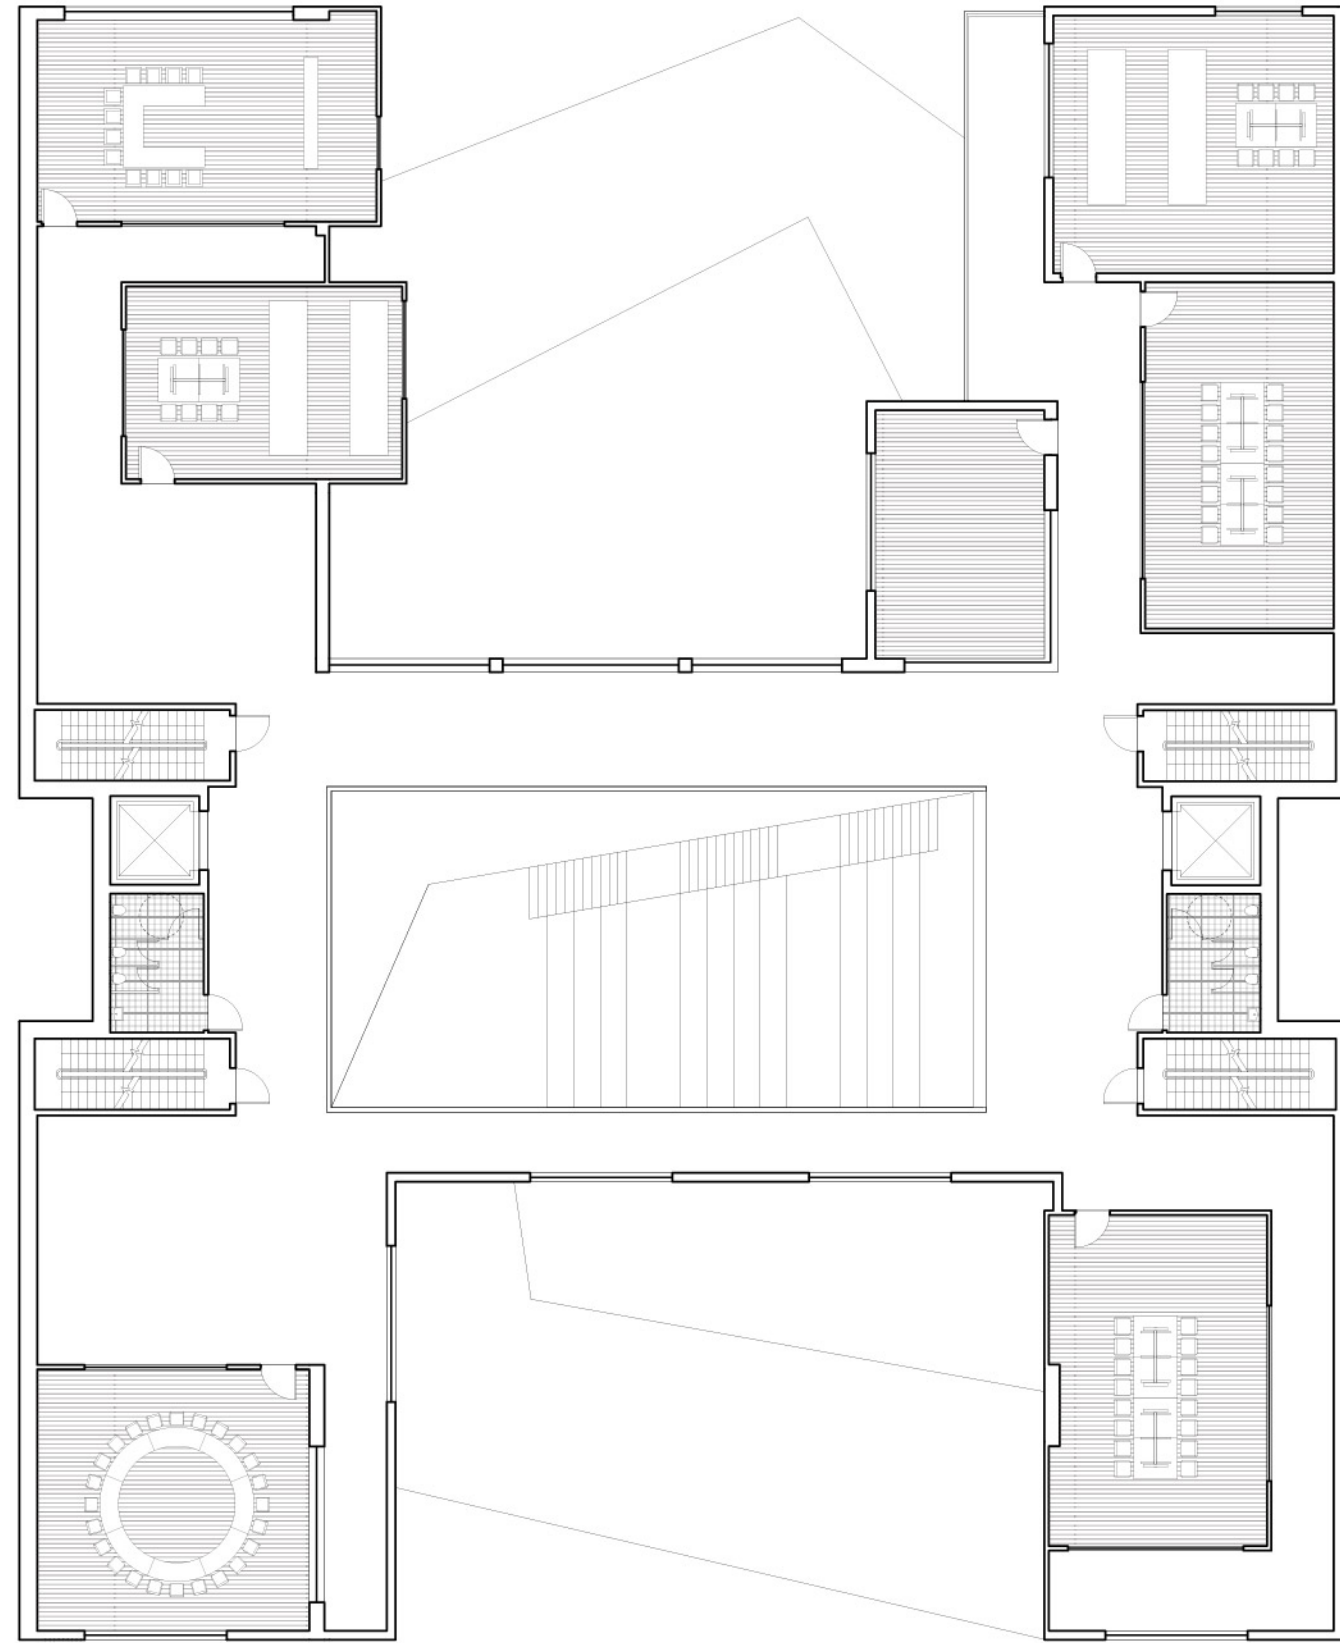

THE OUTSIDER SCHOOL

CLAIRE CHEN

**STUDIO KUMPUSCH
SPRING 2020**

GROUND FLOOR

MEZZANINE

2ND FLOOR

3RD FLOOR

4TH FLOOR

5TH FLOOR

6TH FLOOR

ROOF PLAN

FLOOR PLAN - GROUND LEVEL

0 12 24 36

FLOOR PLAN - MEZZANINE LEVEL

FLOOR PLAN - SECOND LEVEL

FLOOR PLAN - THIRD LEVEL

FLOOR PLAN - FOURTH LEVEL

FLOOR PLAN - FIFTH LEVEL

FLOOR PLAN - SIXTH LEVEL

ELEMENTARY SCHOOL CLASSROOM