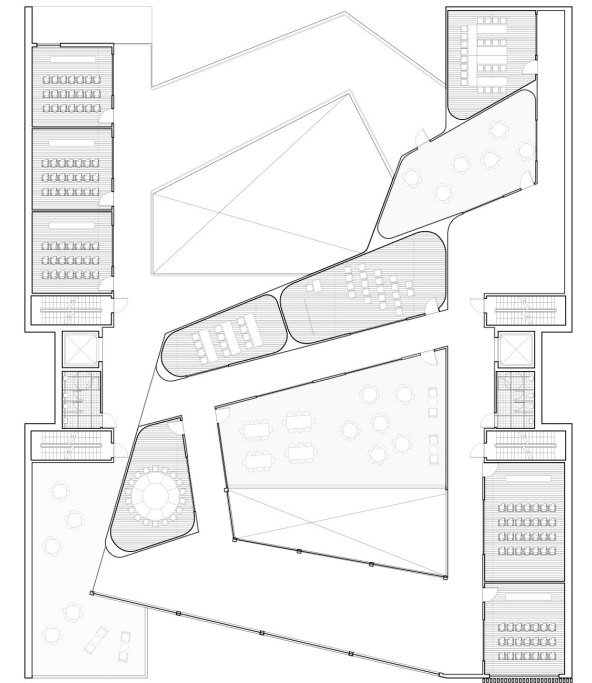

THE OUTSIDER SCHOOL

CLAIRE CHEN

**STUDIO KUMPUSCH
SPRING 2020**

GROUND FLOOR

MEZZANINE

2ND FLOOR

3RD FLOOR

4TH FLOOR

5TH FLOOR

6TH FLOOR

ROOF PLAN

FLOOR PLAN - GROUND LEVEL

0 12 24 36

FLOOR PLAN - MEZZANINE LEVEL

FLOOR PLAN - SECOND LEVEL

FLOOR PLAN - THIRD LEVEL

FLOOR PLAN - FOURTH LEVEL

FLOOR PLAN - FIFTH LEVEL

FLOOR PLAN - SIXTH LEVEL

ELEMENTARY SCHOOL CLASSROOM