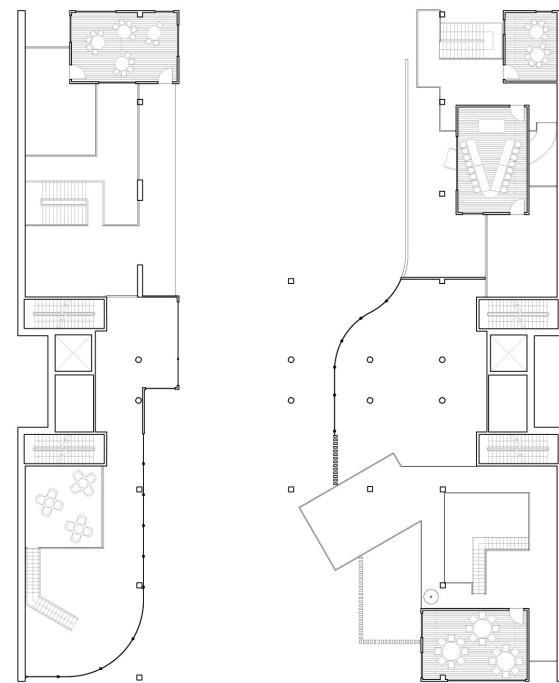

THE OUTSIDER SCHOOL

CLAIRE CHEN

**STUDIO KUMPUSCH
SPRING 2020**

GROUND FLOOR

MEZZANINE

2ND FLOOR

3RD FLOOR

4TH FLOOR

5TH FLOOR

6TH FLOOR

ROOF PLAN

FLOOR PLAN - GROUND LEVEL

0 12 24 36

FLOOR PLAN - MEZZANINE LEVEL

FLOOR PLAN - SECOND LEVEL

FLOOR PLAN - THIRD LEVEL

FLOOR PLAN - FOURTH LEVEL

FLOOR PLAN - FIFTH LEVEL

FLOOR PLAN - SIXTH LEVEL

ELEMENTARY SCHOOL CLASSROOM