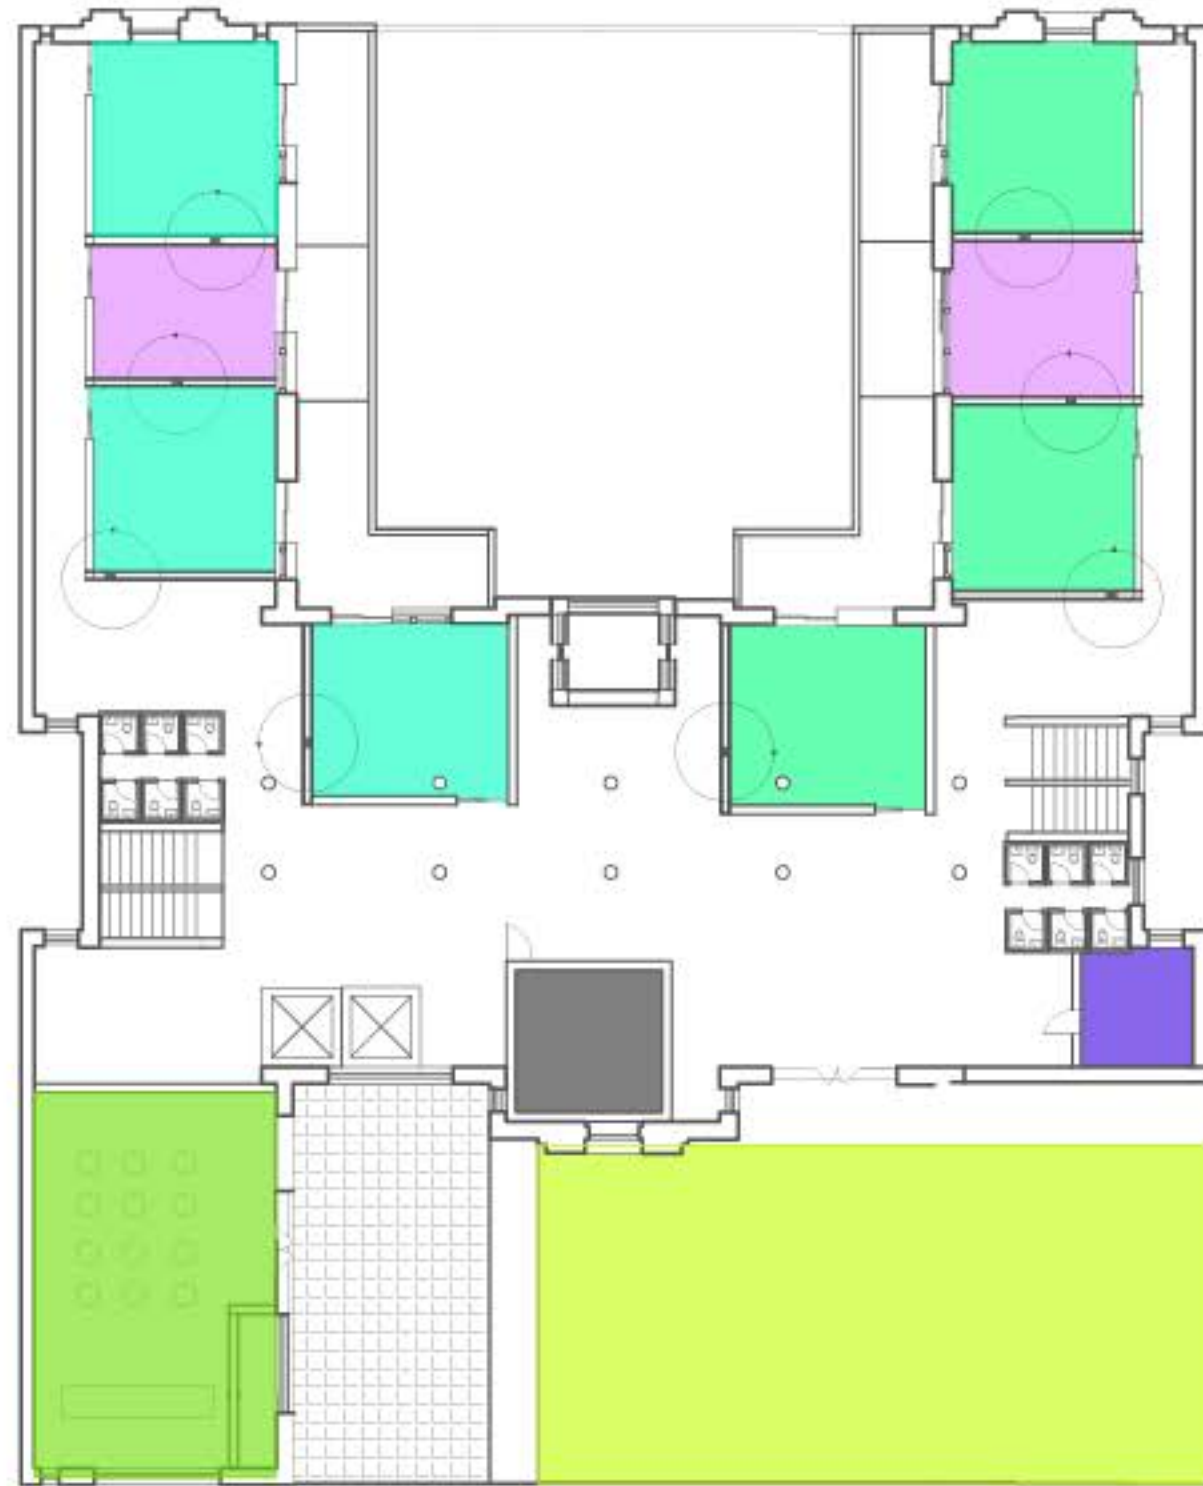

Student Wellness
Gym & PE Office
Breakout Space
Locker Rooms

Floorplates

Load-Bearing Walls

Columns

Trusses

0' 25' 50'

BASEMENT	
	AUDITORIUM
	LOCKER ROOMS
	WOODSHOP
	KITCHEN STORAGE
	SERVICE MACHINE ROOM EQUIPMENT STORAGE WOODSHOP STORAGE
	PE OFFICE

2ND FLOOR

- 1ST GRADE
- 2ND GRADE
- BREAKOUT SPACE
- ADMINISTRATIVE OFFICES
- MUSIC STUDIO
- LIBRARY
- SERVICE

3RD FLOOR

- 3RD GRADE
- 4TH GRADE
- BREAKOUT SPACE
- ART STUDIO
- LIBRARY
- SCHOOL ADMINISTRATION
- SERVICE

4TH FLOOR

- 5TH GRADE
- 6TH GRADE
- SCIENCE LAB
- URBAN FARM
- BREAKOUT SPACE
- JANITOR'S CLOSET

5TH FLOOR

- 7TH GRADE
- 8TH GRADE
- URBAN FARM
- BREAKOUT SPACE
- SERVICE JANITOR'S CLOSET

ROOF

-  URBAN FARM
-  GREENHOUSE
-  PARK