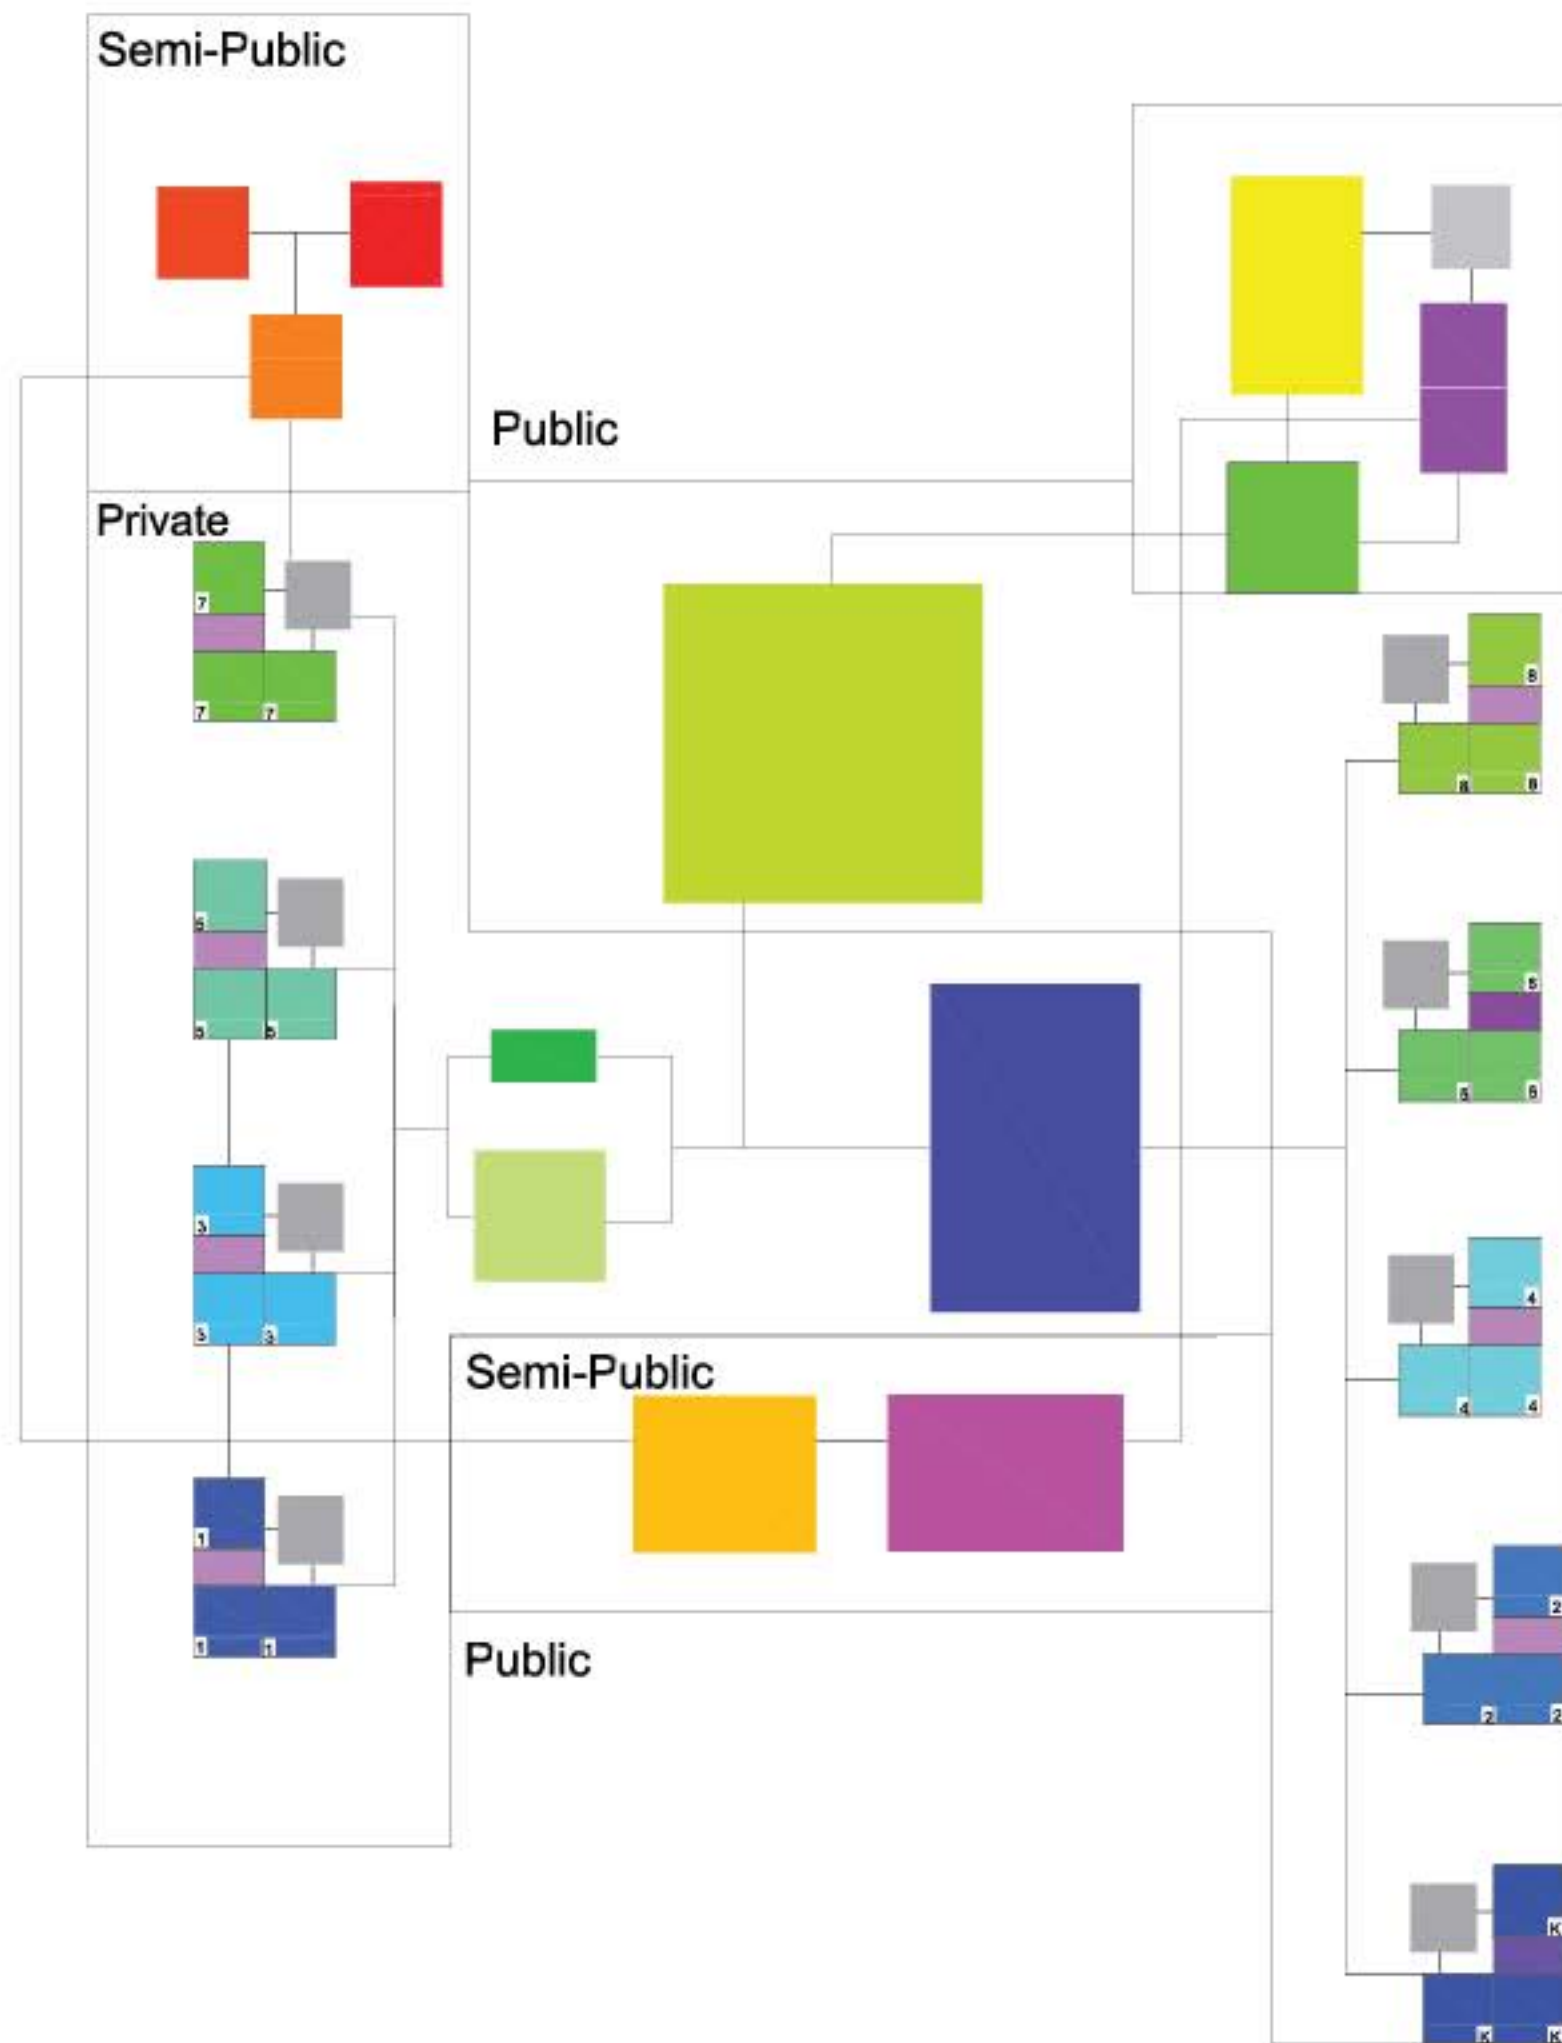

FINAL REVIEW
APR. 23, 2020

Existing Massing

Wood Model
Massing Model 12
Stephanie McMorran

Economising Space

Urban Farm

Vertical Wall

Roof

Balconies

Ventilation Stack

Learning
 Classrooms
 Science Lab
 Test Kitchen

Horticulture
 Urban Farm
 Greenhouse

Humanities
 Library
 Auditorium
 Woodshop
 Music Studio
 Art Studio

Student Wellness
 Gymnasium
 Locker Rooms (x2)
 Breakout Space (x4)

Offices
 Teachers' Rooms
 Administrative Offices
 Nurses' Office

Service Program
 Laundry Room
 Food Pantry
 Janitor's Closet

Program Massing

Program Associations

Classrooms &
Administration

Other Learning Program
Science Lab
Kitchen Storage & Dining

TODAY
You
Are You!
That is
TRUER 
than **TRUE!**
There is ~~no~~ **alive**
who is **Than**
You-er You!