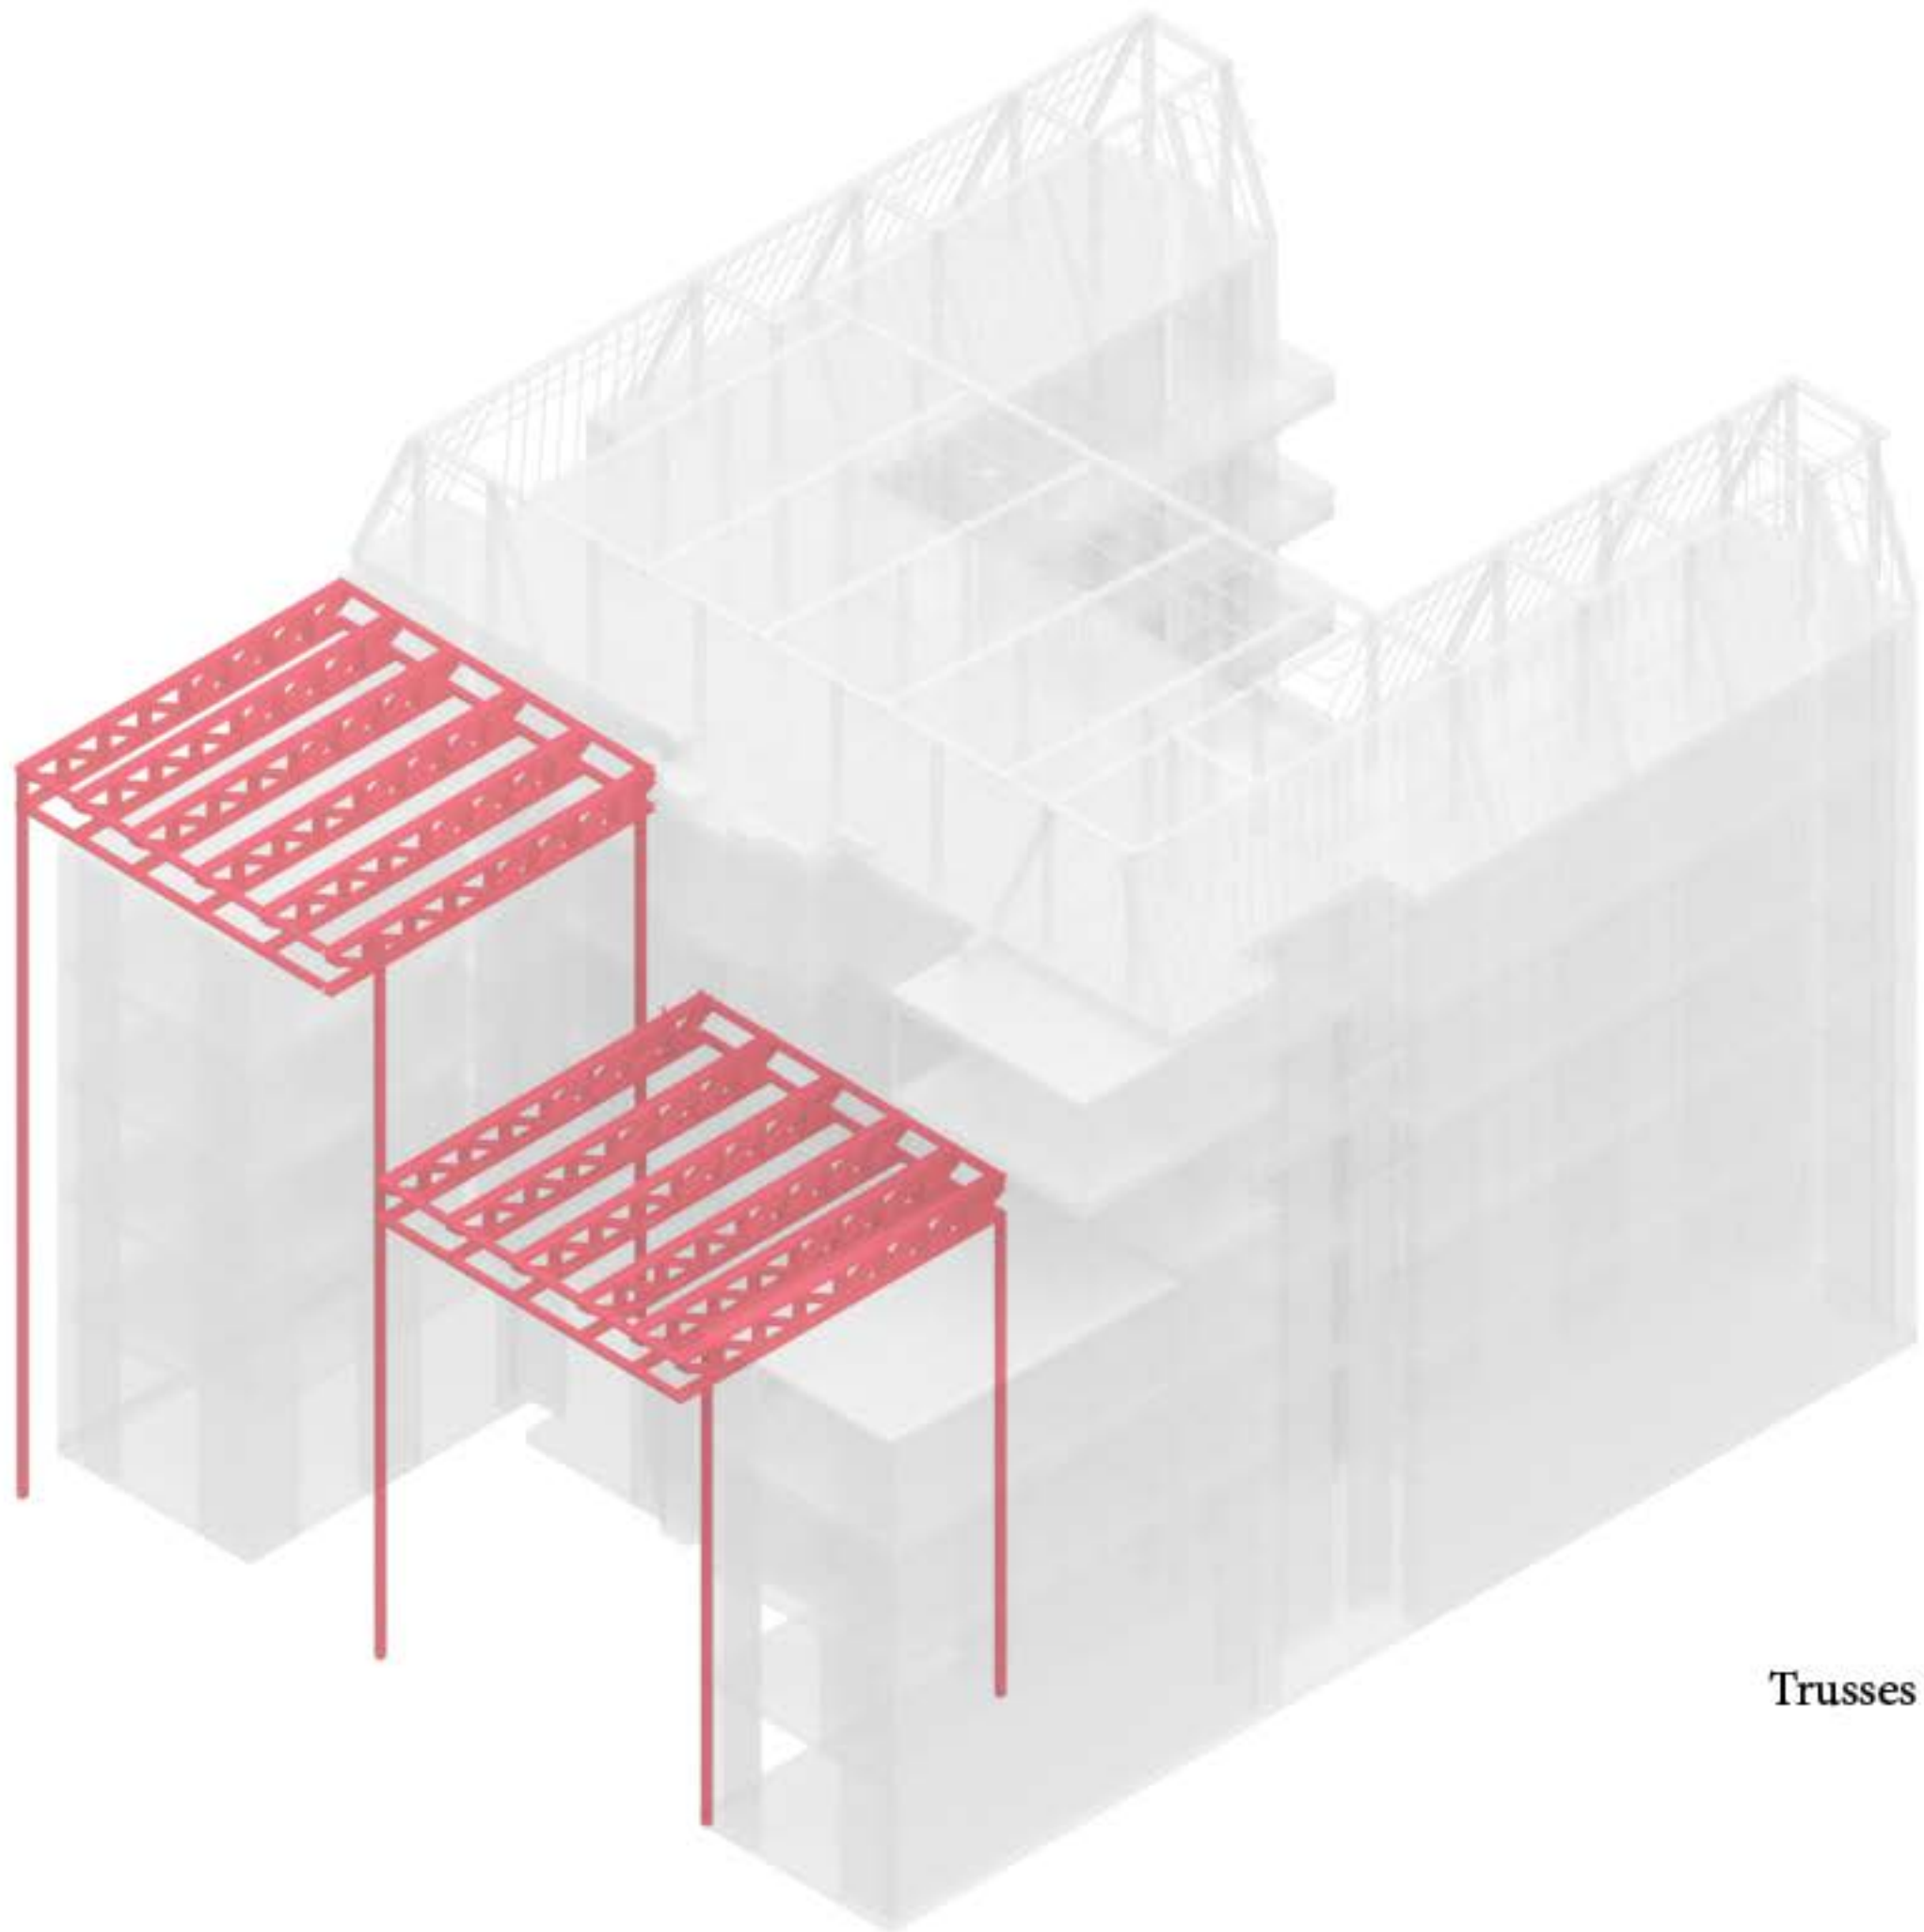

FINAL REVIEW
APR. 23, 2020

Existing Massing

Wood Model
Massing Model 12
Stephanie McMorran

Economising Space

Urban Farm

Vertical Wall

Roof

Balconies

Student Wellness
Gym & PE Office
Breakout Space
Locker Rooms

Floorplates

Load-Bearing Walls

Columns

Trusses

0' 25' 50'

BASEMENT	
	AUDITORIUM
	LOCKER ROOMS
	WOODSHOP
	KITCHEN STORAGE
	SERVICE MACHINE ROOM EQUIPMENT STORAGE WOODSHOP STORAGE
	PE OFFICE