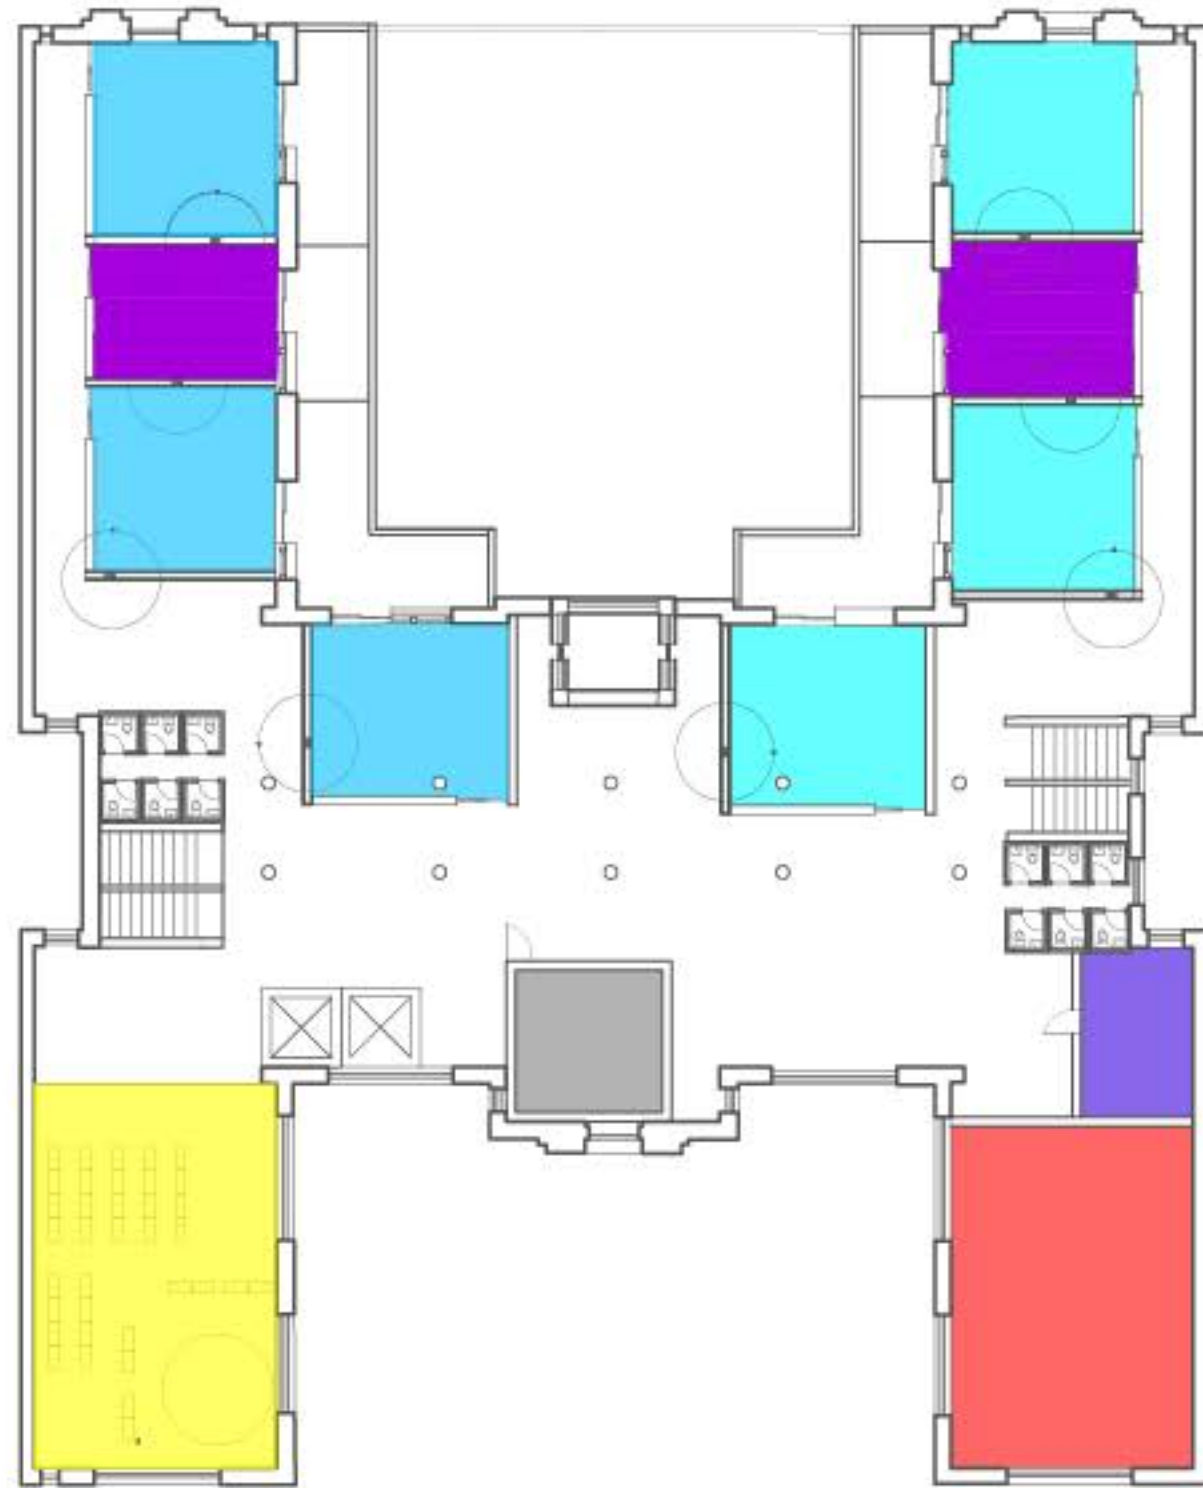

Student Wellness
Gym & PE Office
Breakout Space
Locker Rooms

Floorplates

Load-Bearing Walls

Columns

Trusses

0' 25' 50'

BASEMENT	
	AUDITORIUM
	LOCKER ROOMS
	WOODSHOP
	KITCHEN STORAGE
	SERVICE MACHINE ROOM EQUIPMENT STORAGE WOODSHOP STORAGE
	PE OFFICE

BASEMENT	
	AUDITORIUM
	LOCKER ROOMS
	WOODSHOP
	KITCHEN STORAGE
	SERVICE MACHINE ROOM EQUIPMENT STORAGE WOODSHOP STORAGE
	PE OFFICE

1ST FLOOR

- KINDERGARTEN
- ADMINISTRATIVE OFFICES
- KITCHEN AND DINING COMPLEX
- WOODSHOP
- SERVICE
JANITOR'S CLOSET
LAUNDRY ROOM
FOOD PANTRY

2ND FLOOR

- 1ST GRADE
- 2ND GRADE
- BREAKOUT SPACE
- ADMINISTRATIVE OFFICES
- MUSIC STUDIO
- LIBRARY
- SERVICE

3RD FLOOR

- 3RD GRADE
- 4TH GRADE
- BREAKOUT SPACE
- ART STUDIO
- LIBRARY
- SCHOOL ADMINISTRATION
- SERVICE