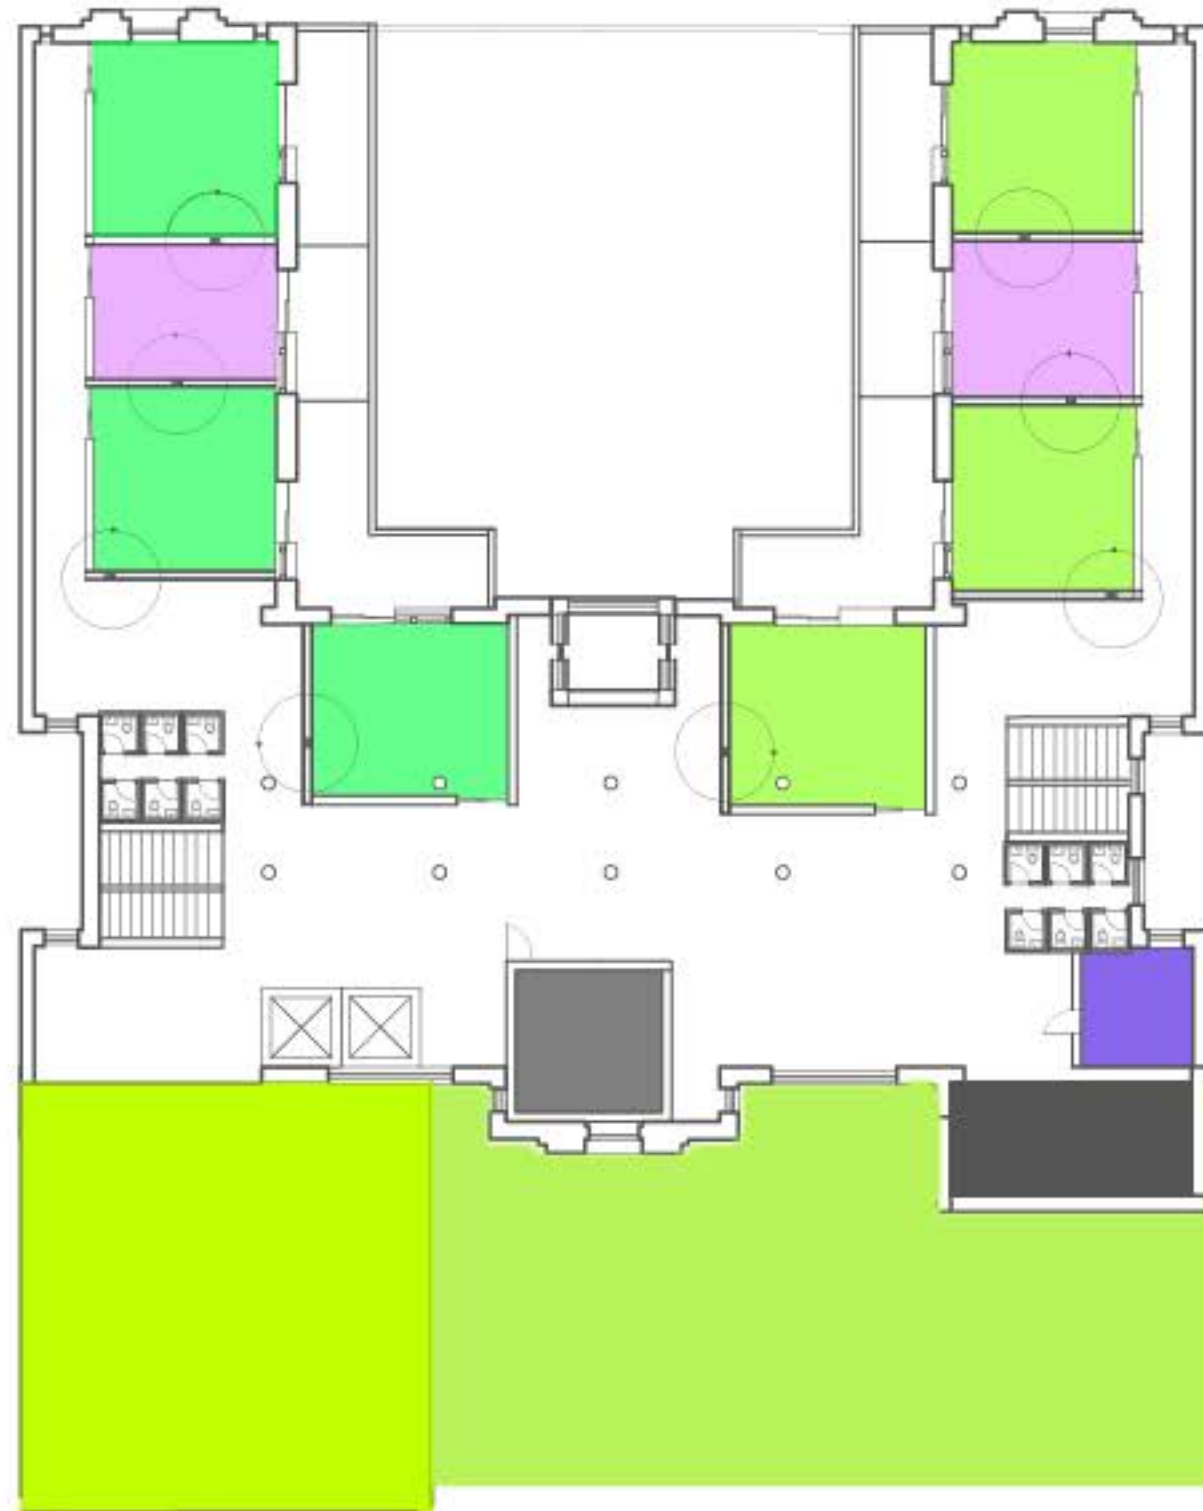

Student Wellness
Gym & PE Office
Breakout Space
Locker Rooms

Floorplates

Load-Bearing Walls

Columns

Trusses

0' 25' 50'

BASEMENT	
	AUDITORIUM
	LOCKER ROOMS
	WOODSHOP
	KITCHEN STORAGE
	SERVICE MACHINE ROOM EQUIPMENT STORAGE WOODSHOP STORAGE
	PE OFFICE

2ND FLOOR

- 1ST GRADE
- 2ND GRADE
- BREAKOUT SPACE
- ADMINISTRATIVE OFFICES
- MUSIC STUDIO
- LIBRARY
- SERVICE

3RD FLOOR

- 3RD GRADE
- 4TH GRADE
- BREAKOUT SPACE
- ART STUDIO
- LIBRARY
- SCHOOL ADMINISTRATION
- SERVICE

4TH FLOOR

- 5TH GRADE
- 6TH GRADE
- SCIENCE LAB
- URBAN FARM
- BREAKOUT SPACE
- JANITOR'S CLOSET

5TH FLOOR

- 7TH GRADE
- 8TH GRADE
- URBAN FARM
- BREAKOUT SPACE
- SERVICE JANITOR'S CLOSET

ROOF

-  URBAN FARM
-  GREENHOUSE
-  PARK