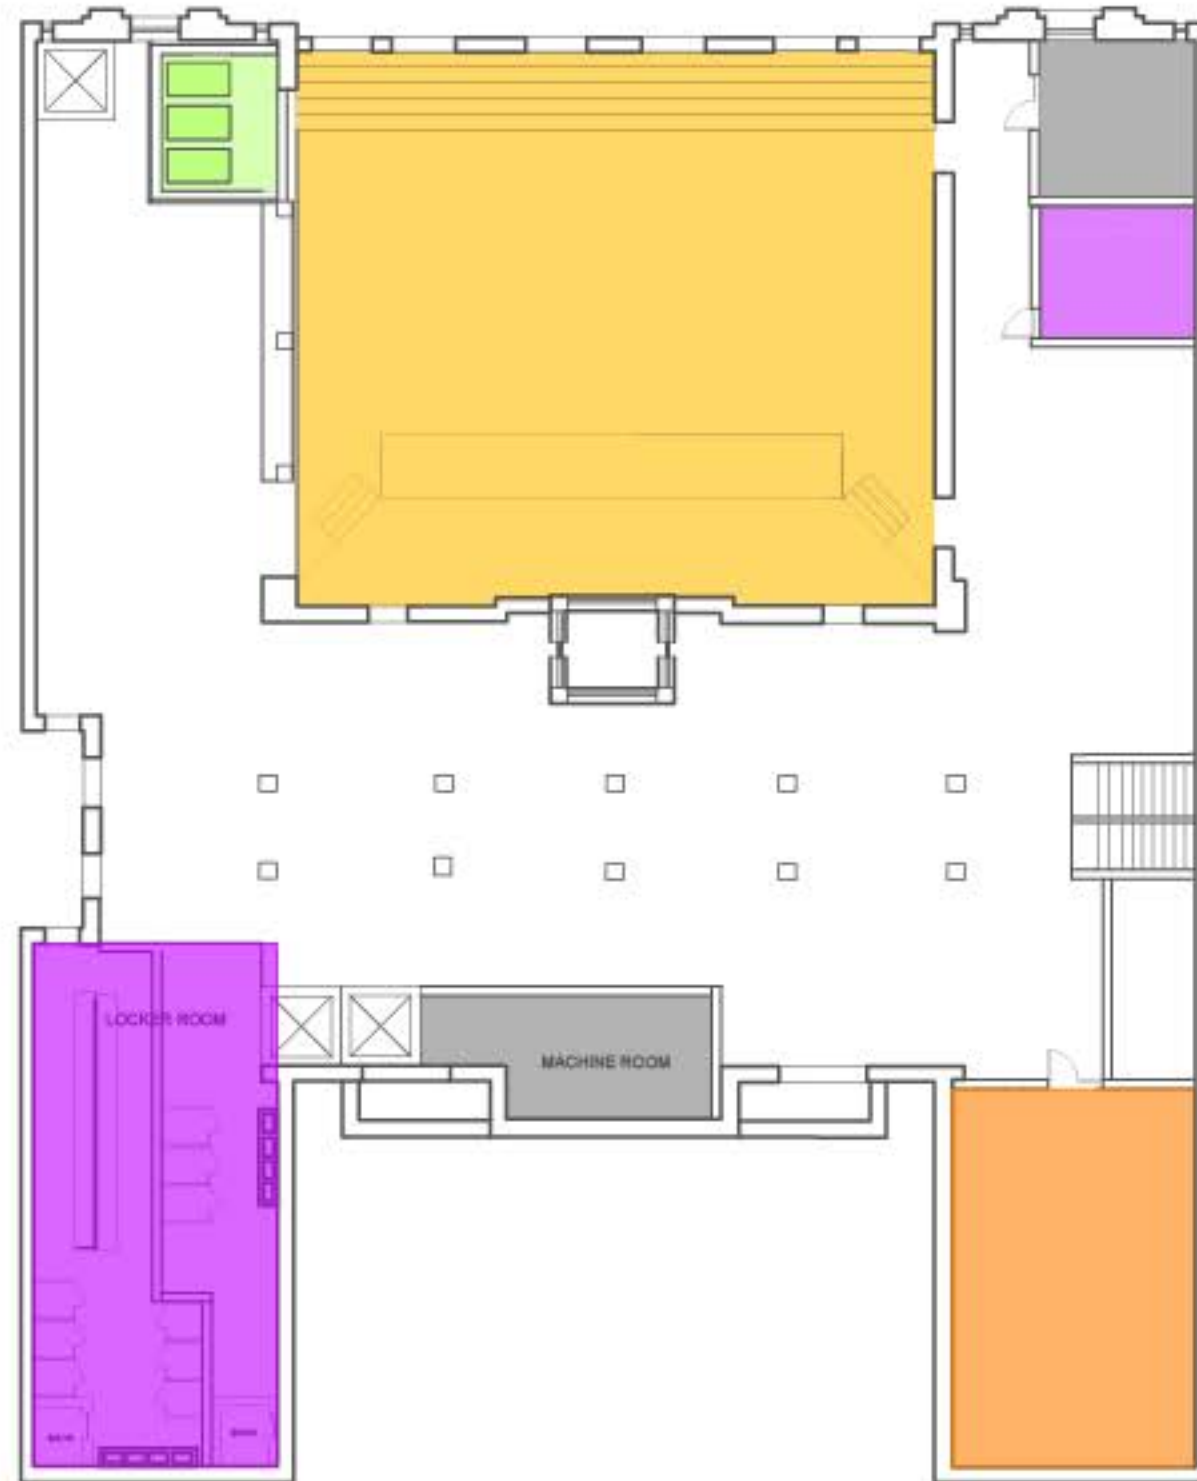

Student Wellness
Gym & PE Office
Breakout Space
Locker Rooms

Floorplates

Load-Bearing Walls

Columns

Trusses

0' 25' 50'

BASEMENT	
	AUDITORIUM
	LOCKER ROOMS
	WOODSHOP
	KITCHEN STORAGE
	SERVICE MACHINE ROOM EQUIPMENT STORAGE WOODSHOP STORAGE
	PE OFFICE

BASEMENT	
	AUDITORIUM
	LOCKER ROOMS
	WOODSHOP
	KITCHEN STORAGE
	SERVICE MACHINE ROOM EQUIPMENT STORAGE WOODSHOP STORAGE
	PE OFFICE

1ST FLOOR

- KINDERGARTEN
- ADMINISTRATIVE OFFICES
- KITCHEN AND DINING COMPLEX
- WOODSHOP
- SERVICE
JANITOR'S CLOSET
LAUNDRY ROOM
FOOD PANTRY