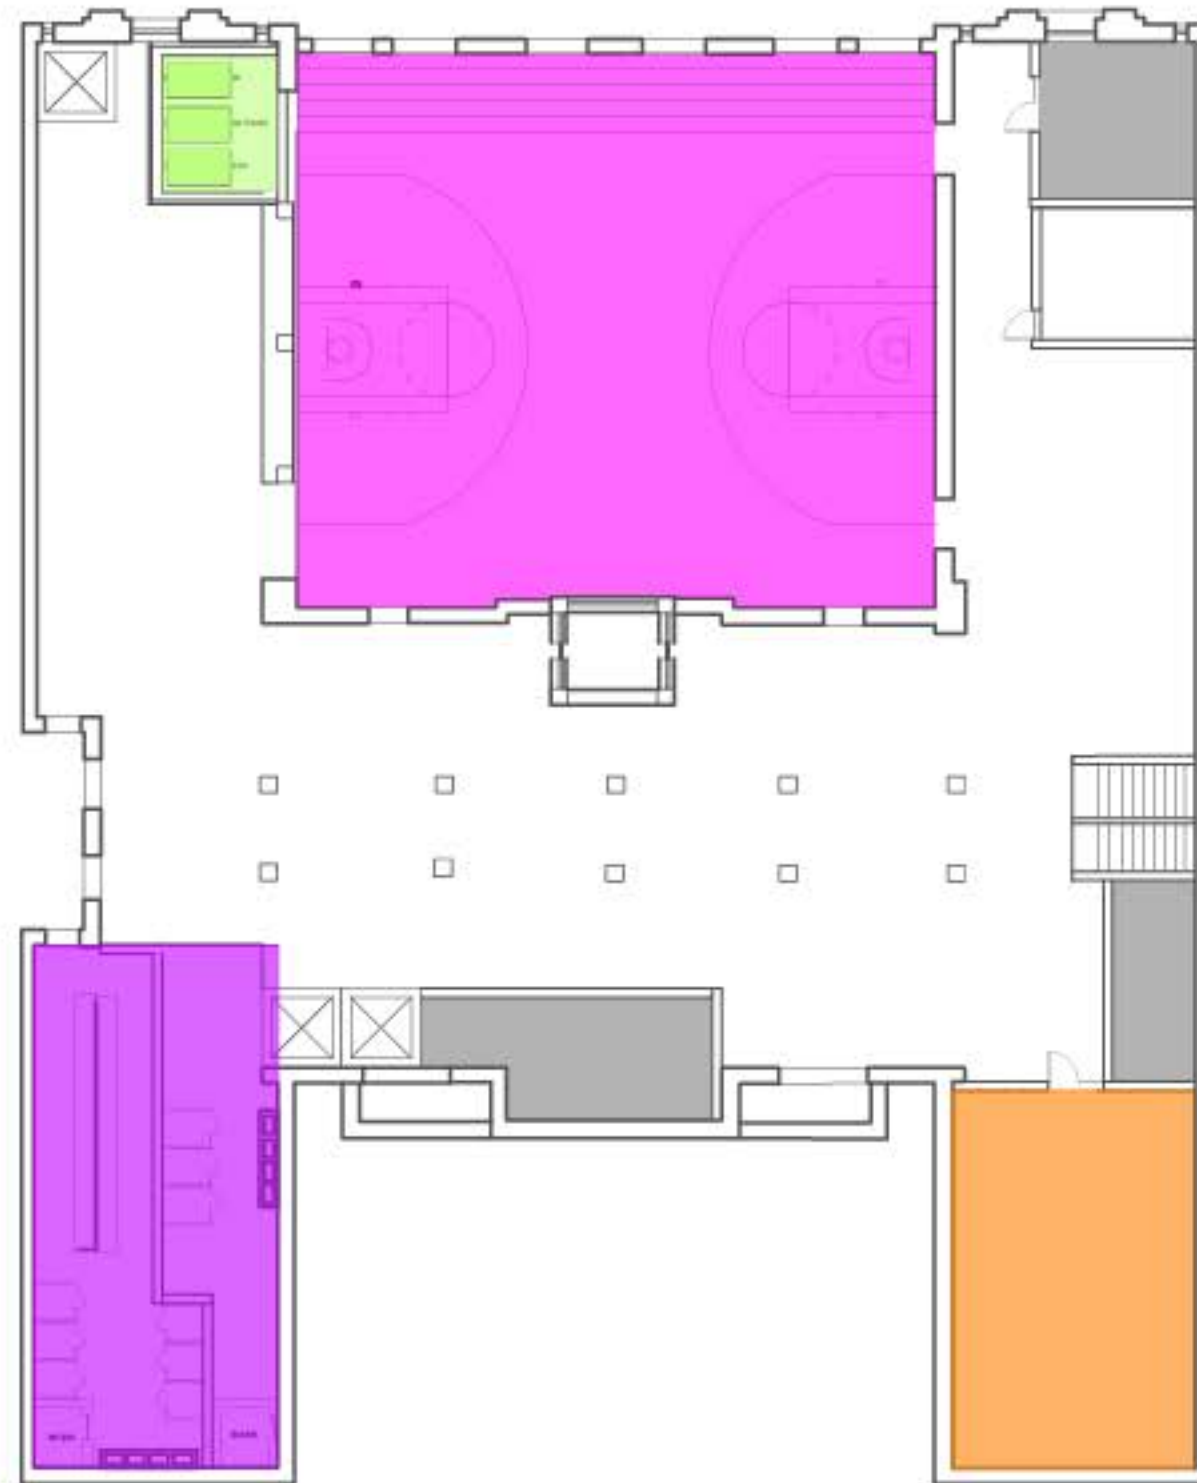

Student Wellness
Gym & PE Office
Breakout Space
Locker Rooms

Floorplates

Load-Bearing Walls

Columns

Trusses

0' 25' 50'

BASEMENT	
	AUDITORIUM
	LOCKER ROOMS
	WOODSHOP
	KITCHEN STORAGE
	SERVICE MACHINE ROOM EQUIPMENT STORAGE WOODSHOP STORAGE
	PE OFFICE

BASEMENT	
	AUDITORIUM
	LOCKER ROOMS
	WOODSHOP
	KITCHEN STORAGE
	SERVICE MACHINE ROOM EQUIPMENT STORAGE WOODSHOP STORAGE
	PE OFFICE

1ST FLOOR

- KINDERGARTEN
- ADMINISTRATIVE OFFICES
- KITCHEN AND DINING COMPLEX
- WOODSHOP
- SERVICE
JANITOR'S CLOSET
LAUNDRY ROOM
FOOD PANTRY