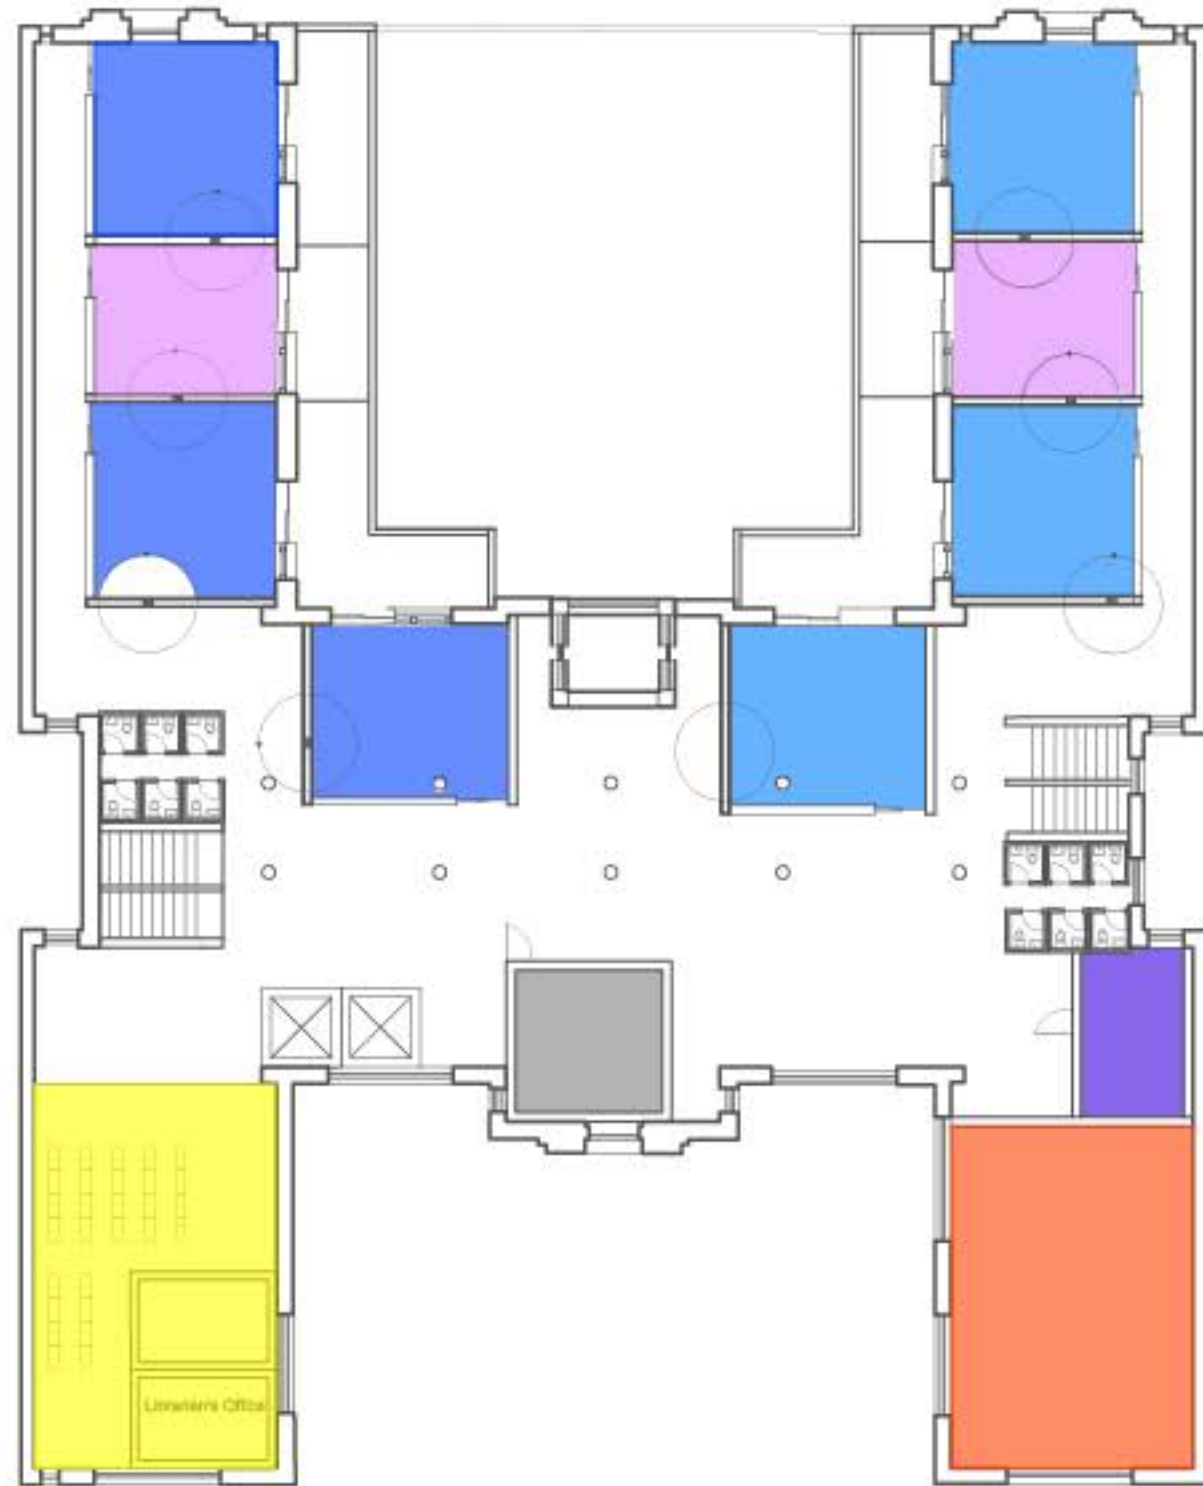

Student Wellness
Gym & PE Office
Breakout Space
Locker Rooms

Floorplates

Load-Bearing Walls

Columns

Trusses

0' 25' 50'

BASEMENT	
	AUDITORIUM
	LOCKER ROOMS
	WOODSHOP
	KITCHEN STORAGE
	SERVICE MACHINE ROOM EQUIPMENT STORAGE WOODSHOP STORAGE
	PE OFFICE

BASEMENT	
	AUDITORIUM
	LOCKER ROOMS
	WOODSHOP
	KITCHEN STORAGE
	SERVICE MACHINE ROOM EQUIPMENT STORAGE WOODSHOP STORAGE
	PE OFFICE

1ST FLOOR

- KINDERGARTEN
- ADMINISTRATIVE OFFICES
- KITCHEN AND DINING COMPLEX
- WOODSHOP
- SERVICE
JANITOR'S CLOSET
LAUNDRY ROOM
FOOD PANTRY

2ND FLOOR

- 1ST GRADE
- 2ND GRADE
- BREAKOUT SPACE
- ADMINISTRATIVE OFFICES
- MUSIC STUDIO
- LIBRARY
- SERVICE

3RD FLOOR

- 3RD GRADE
- 4TH GRADE
- BREAKOUT SPACE
- ART STUDIO
- LIBRARY
- SCHOOL ADMINISTRATION
- SERVICE