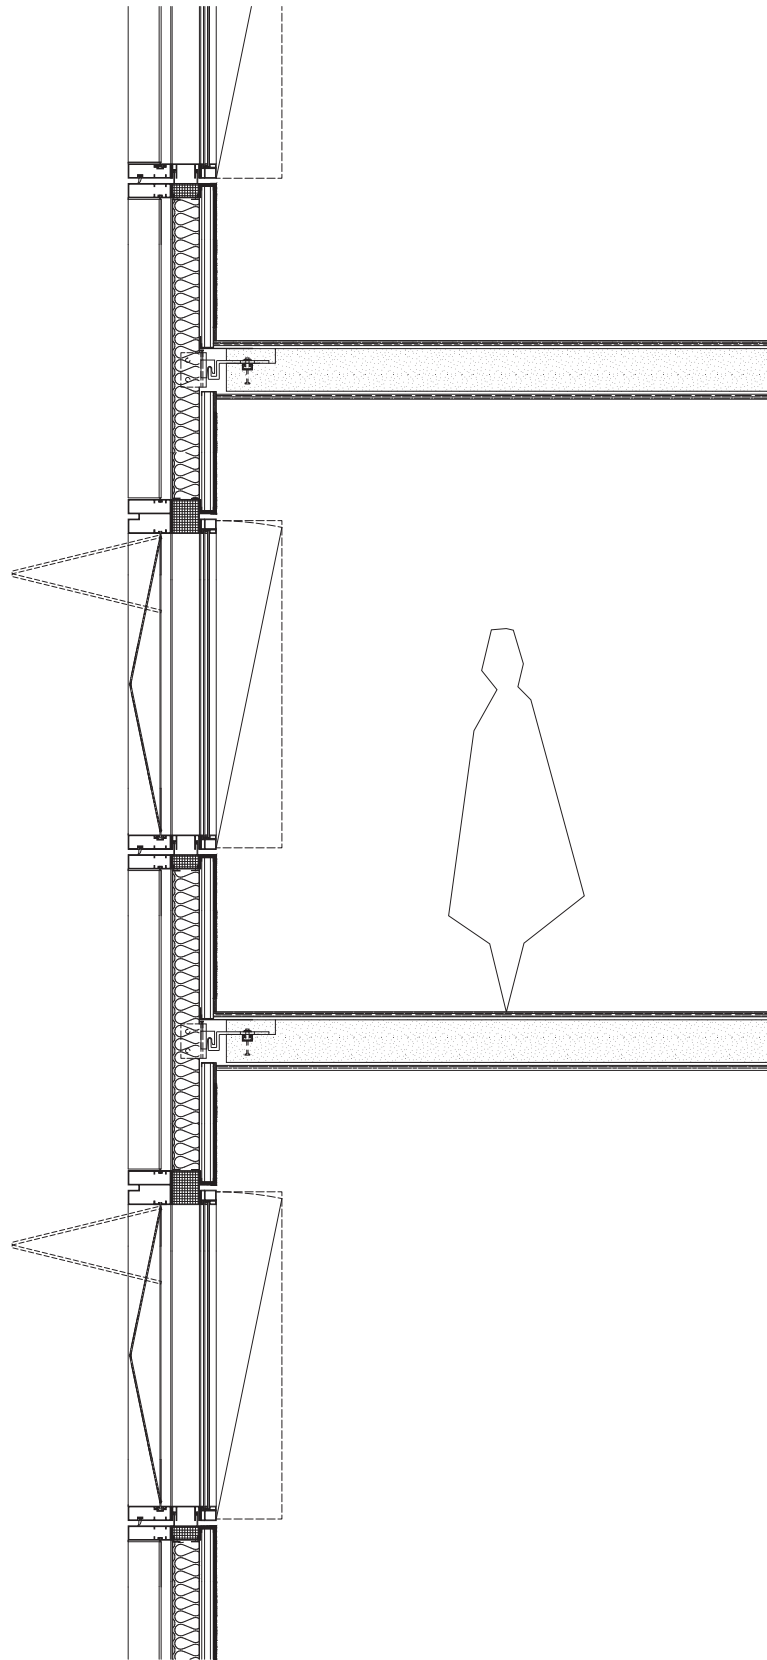

Advanced Curtain Wall Final Submission
Andrew Keung ak3966
May 8th, 2020

JAN SCHOONHOVEN *Rythmical Quadrates Relief*, 1969

Spandrel Area

Vision Glass