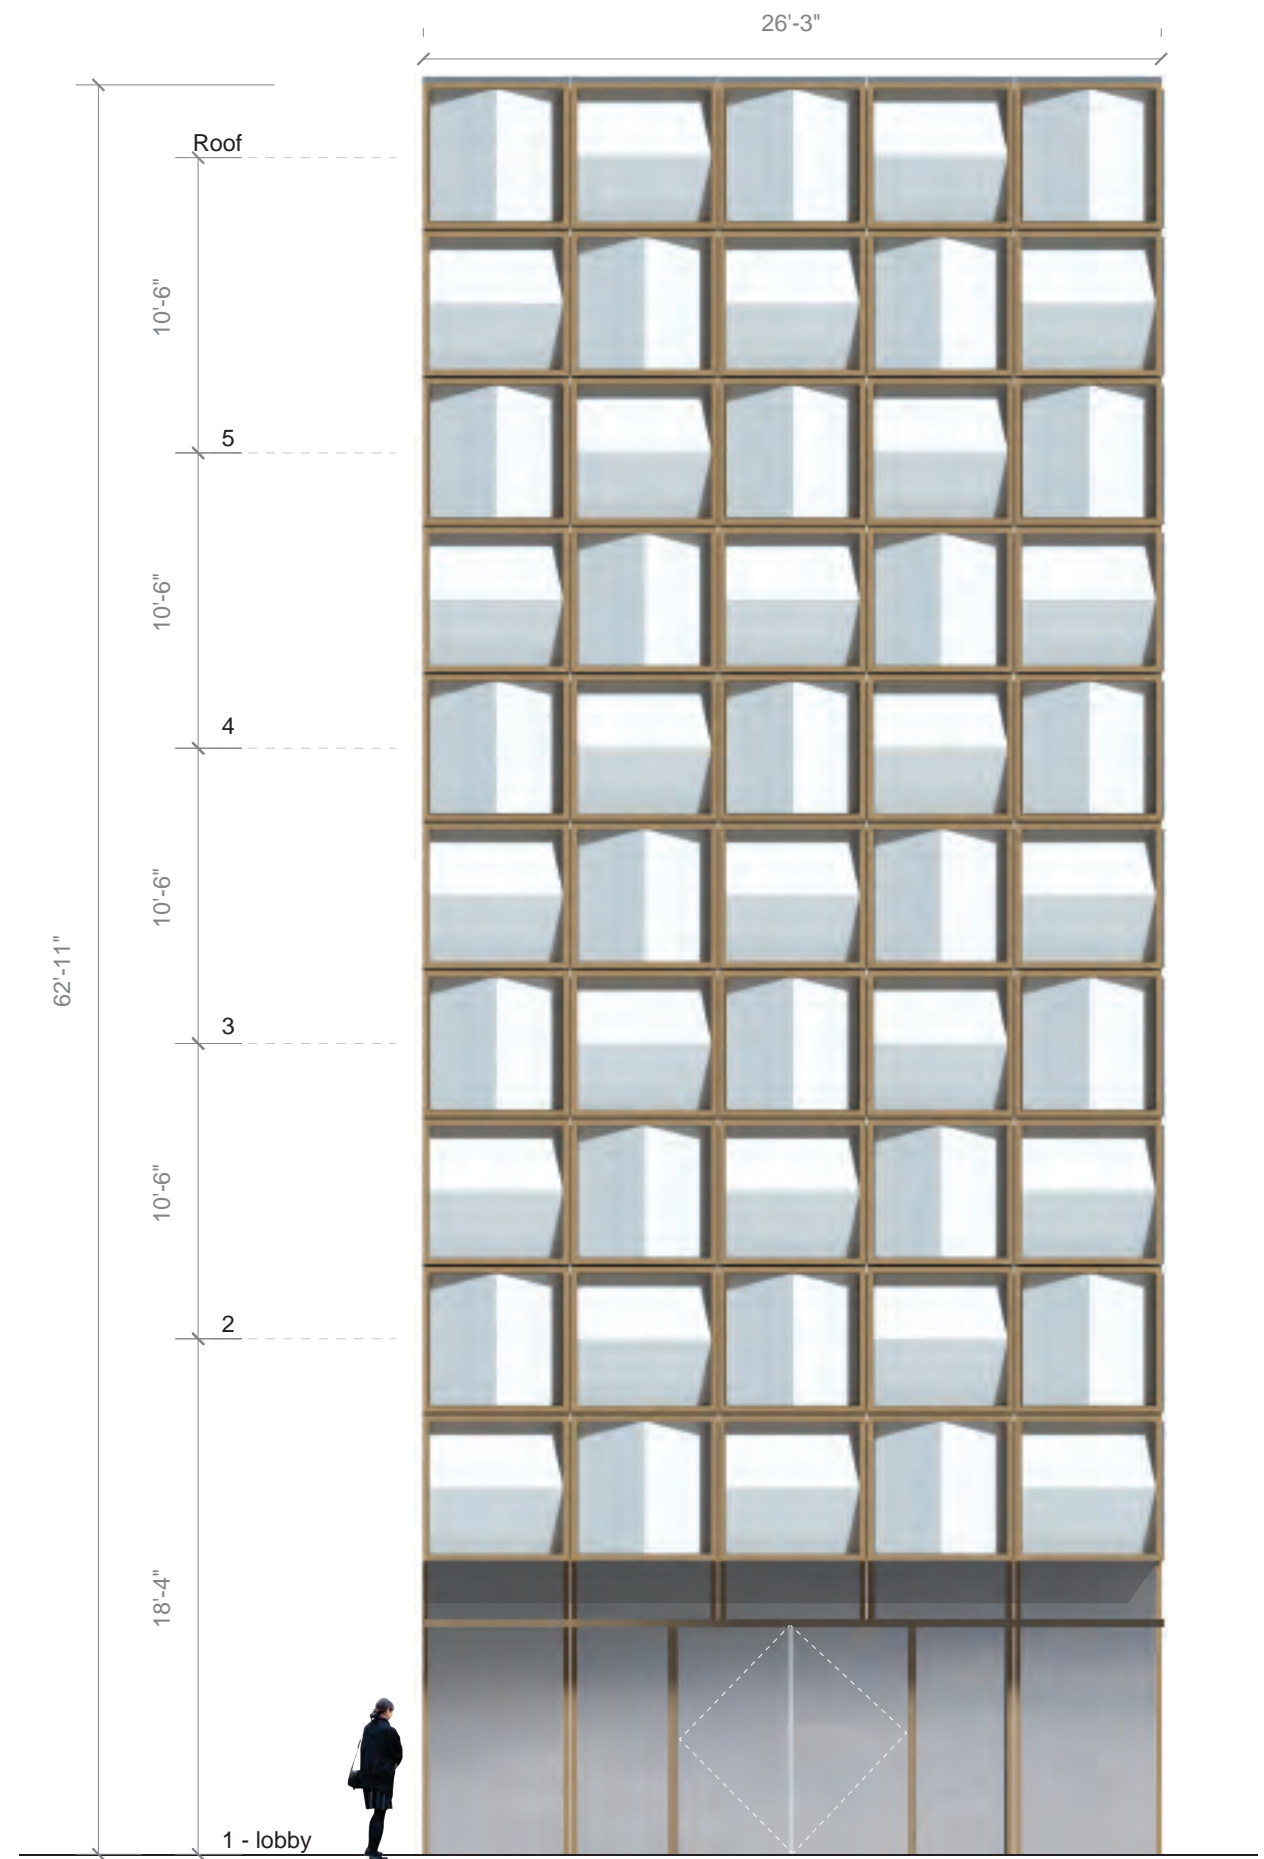

Advanced Curtain Wall Final Submission
Andrew Keung ak3966
May 8th, 2020

JAN SCHOONHOVEN *Rythmical Quadrates Relief*, 1969

Spandrel Area

Vision Glass