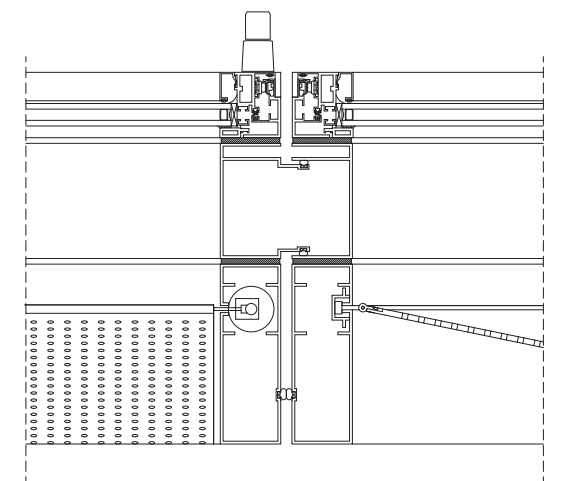

Advanced Curtain Wall Final Submission
Andrew Keung ak3966
May 8th, 2020

JAN SCHOONHOVEN *Rythmical Quadrates Relief*, 1969

Spandrel Area

Vision Glass