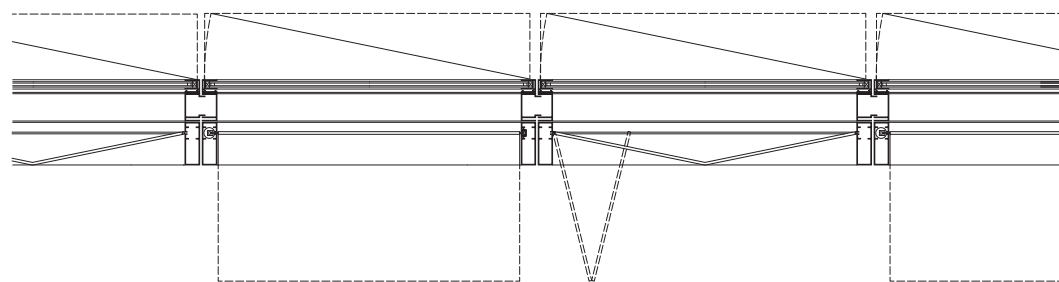

Advanced Curtain Wall Final Submission
Andrew Keung ak3966
May 8th, 2020

JAN SCHOONHOVEN *Rythmical Quadrates Relief*, 1969

Spandrel Area

Vision Glass