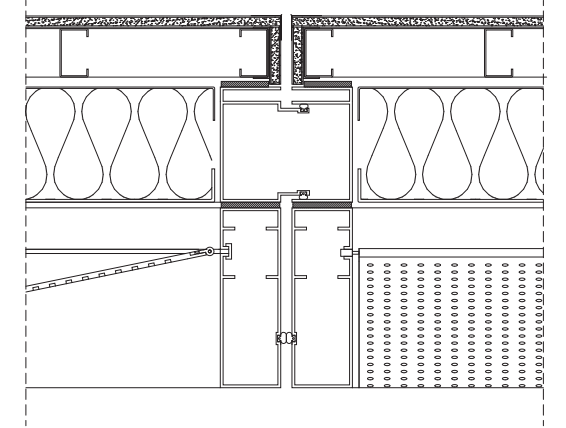

Advanced Curtain Wall Final Submission
Andrew Keung ak3966
May 8th, 2020

JAN SCHOONHOVEN *Rythmical Quadrates Relief*, 1969

Spandrel Area

Vision Glass