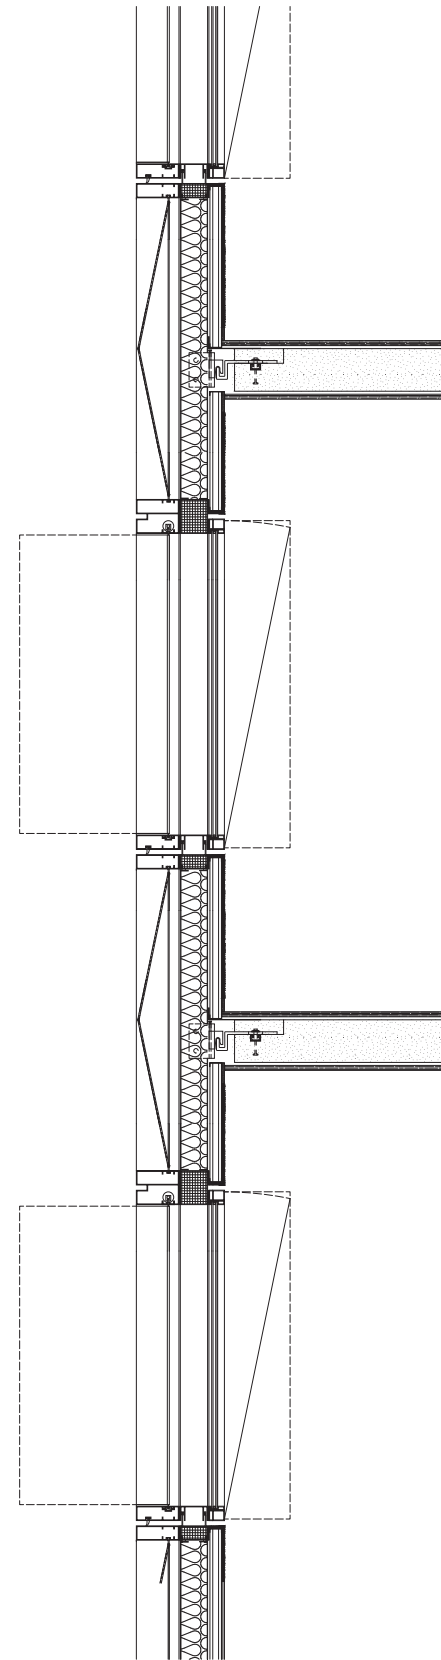

Advanced Curtain Wall Final Submission
Andrew Keung ak3966
May 8th, 2020

JAN SCHOONHOVEN *Rythmical Quadrates Relief*, 1969

Spandrel Area

Vision Glass