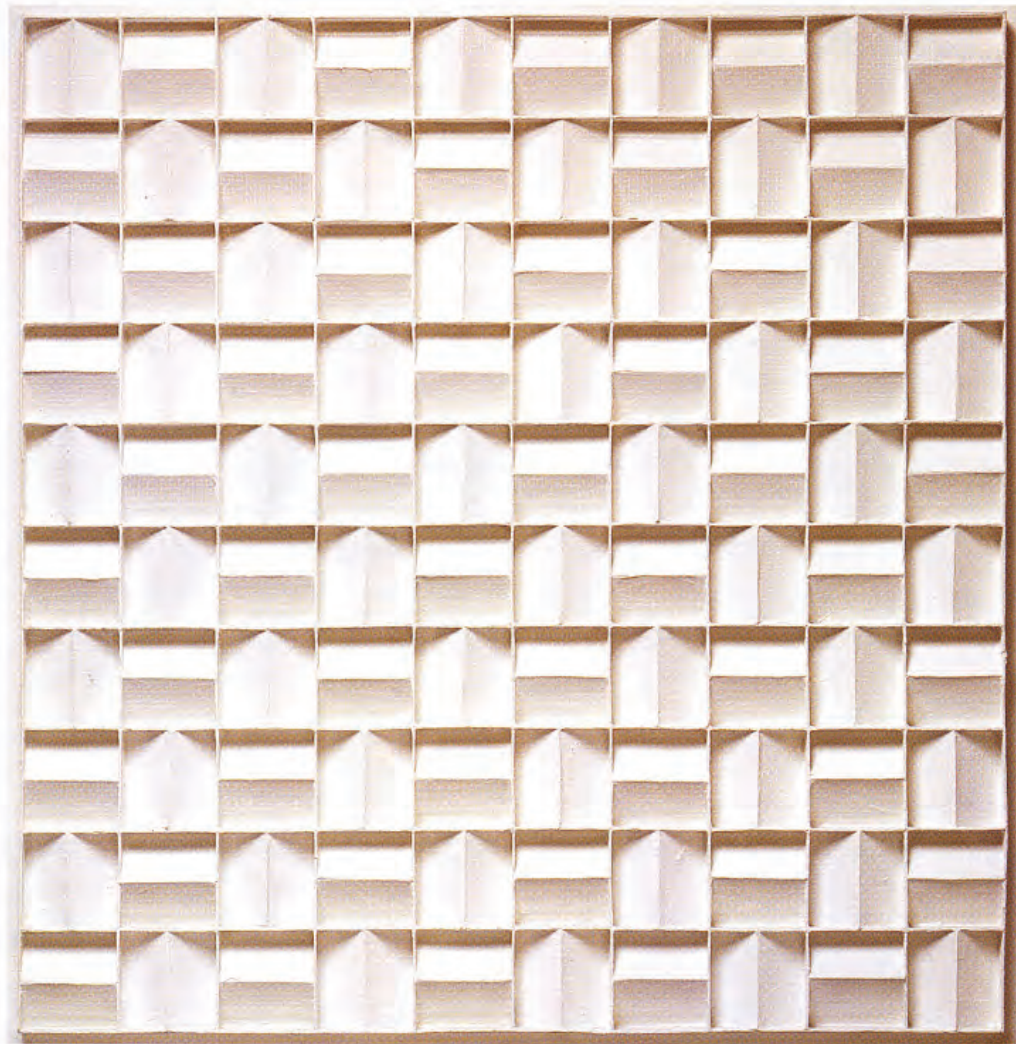

Advanced Curtain Wall Final Submission
Andrew Keung ak3966
May 8th, 2020

JAN SCHOONHOVEN *Rythmical Quadrates Relief*, 1969

Spandrel Area

Vision Glass