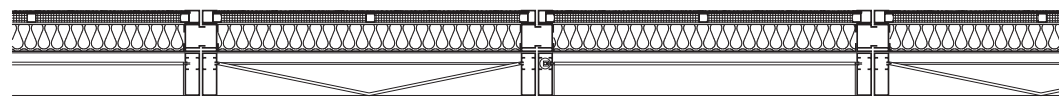

Advanced Curtain Wall Final Submission
Andrew Keung ak3966
May 8th, 2020

JAN SCHOONHOVEN *Rythmical Quadrates Relief*, 1969

Spandrel Area

Vision Glass