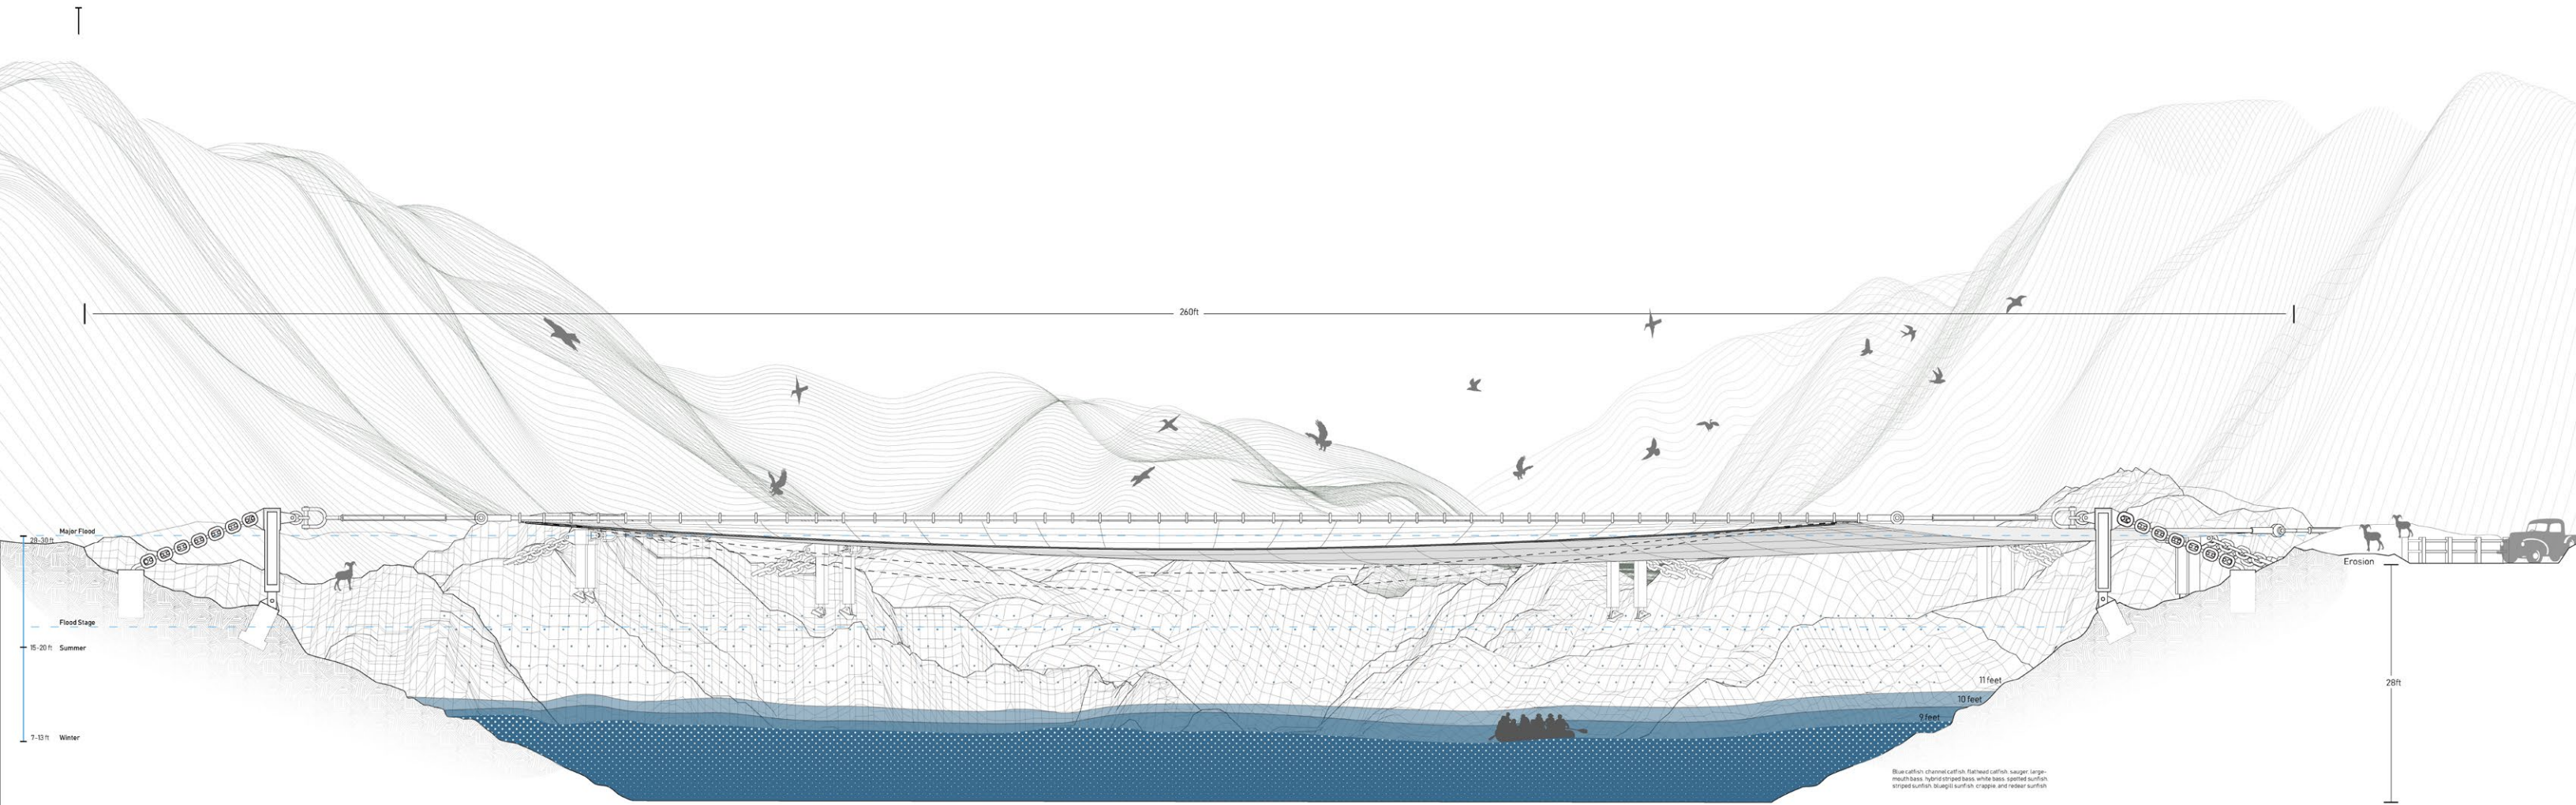

## **Meshing It Up**

Adv Studio VI

Instructor: Jing Liu and Kevin Lamyukseung

Precedent

Precedent

- Indian hemp
- Sand sage
- Showy milkweed
- Locoweed
- Four-wing saltbush
- Groundsel tree
- Kochia
- Side-oats gramma
- Blackreaper sedge
- Sandbar
- lambquarters
- Windmillgrass
- Blue gramma
- Rabbit brush
- Canada thistle
- Virgin's bower
- Bindweed
- Horse weed
- Foxtail barley
- Coyote melon
- Teasel
- Saltgrass
- Barnyard grass
- Canada wild rye
- Green ash
- Velvety gaura
- Wild licorice
- Gumweed
- Rosenweed
- Broom snakeweed
- Common sunflower
- Bush morning glory
- Winter fat
- Duckweed
- Tall white mustard
- Tansy aster
- Alkali muhly
- Evening Primrose
- Witchgrass
- Vine-mequite
- Virginia creeper
- Reed canary grass
- Virginia Groundcherry
- Knotweed, Smartweed
- Plains cottonwood
- Curly dock
- Peach leaved willow
- Sandbar willow
- Russian thistle
- Hardstem bulrush
- Common three square
- Alkali bulrush
- Johnson grass
- Prairie cordgrass
- Copper mallow
- Needle-and thread grass
- Tamarisk
- Salt cedar
- Pennycress
- Puncture vine
- Narrow leaved cattail
- Speedwell
- Asparagus
- Cholla cactus
- Yellow nutsedge
- Russian olive
- Hornemann's willowherb
- Common duckweed
- Ryegrass
- Field mint
- Watercress
- Starvation Cactus
- Common Garden parsnip
- Pinon pine
- Prairie coneflower
- Spiny sowthistle
- Canada Germander
- Chinese elm
- Common cocklebur
- Yucca

Land Animal

Sea Animal

Fulton Street Mall

Site height diagram

Street elements