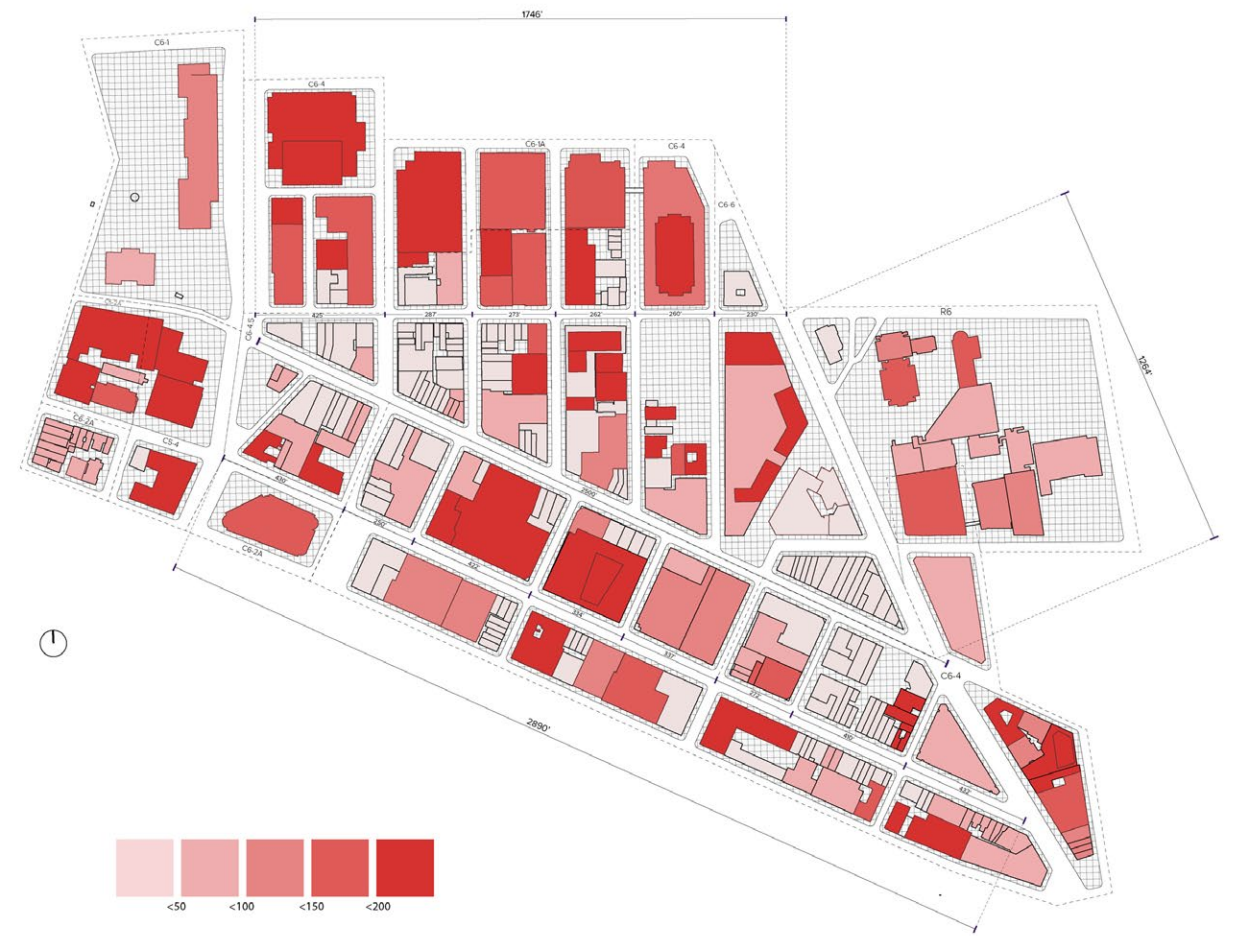

## **Meshing It Up**

Adv Studio VI

Instructor: Jing Liu and Kevin Lamyukseung

Precedent

Precedent

- Indian hemp
- Sand sage
- Showy milkweed
- Locoweed
- Four-wing saltbush
- Groundsel tree
- Kochia
- Side-oats gramma
- Blackreaper sedge
- Sandbar
- lambquarters
- Windmillgrass
- Blue gramma
- Rabbit brush
- Canada thistle
- Virgin's bower
- Bindweed
- Horse weed
- Foxtail barley
- Coyote melon
- Teasel
- Saltgrass
- Barnyard grass
- Canada wild rye
- Green ash
- Velvety gaura
- Wild licorice
- Gumweed
- Rosenweed
- Broom snakeweed
- Common sunflower
- Bush morning glory
- Winter fat
- Duckweed
- Tall white mustard
- Tansy aster
- Alkali muhly
- Evening Primrose
- Witchgrass
- Vine-mequite
- Virginia creeper
- Reed canary grass
- Virginia Groundcherry
- Knotweed, Smartweed
- Plains cottonwood
- Curly dock
- Peach leaved willow
- Sandbar willow
- Russian thistle
- Hardstem bulrush
- Common three square
- Alkali bulrush
- Johnson grass
- Prairie cordgrass
- Copper mallow
- Needle-and thread grass
- Tamarisk
- Salt cedar
- Pennycress
- Puncture vine
- Narrow leaved cattail
- Speedwell
- Asparagus
- Cholla cactus
- Yellow nutsedge
- Russian olive
- Hornemann's willowherb
- Common duckweed
- Ryegrass
- Field mint
- Watercress
- Starvation Cactus
- Common Garden parsnip
- Pinon pine
- Prairie coneflower
- Spiny sowthistle
- Canada Germander
- Chinese elm
- Common cocklebur
- Yucca

Plant species

Plant species

- Big horn sheep
- Great blue herons
- Quail
- Mallard ducks
- Raccoons
- Possums
- Egrets
- Turtles
- Skunks
- Blue catfish
- Channel catfish
- Flathead catfish
- Sauger
- Largemouth bass
- Hybrid striped bass
- White bass
- Spotted sunfish
- Striped sunfish
- Bluegill sunfish
- Crappie
- Redear sunfish

Land Animal

Sea Animal

Fulton Street Mall

Site height diagram

Street elements