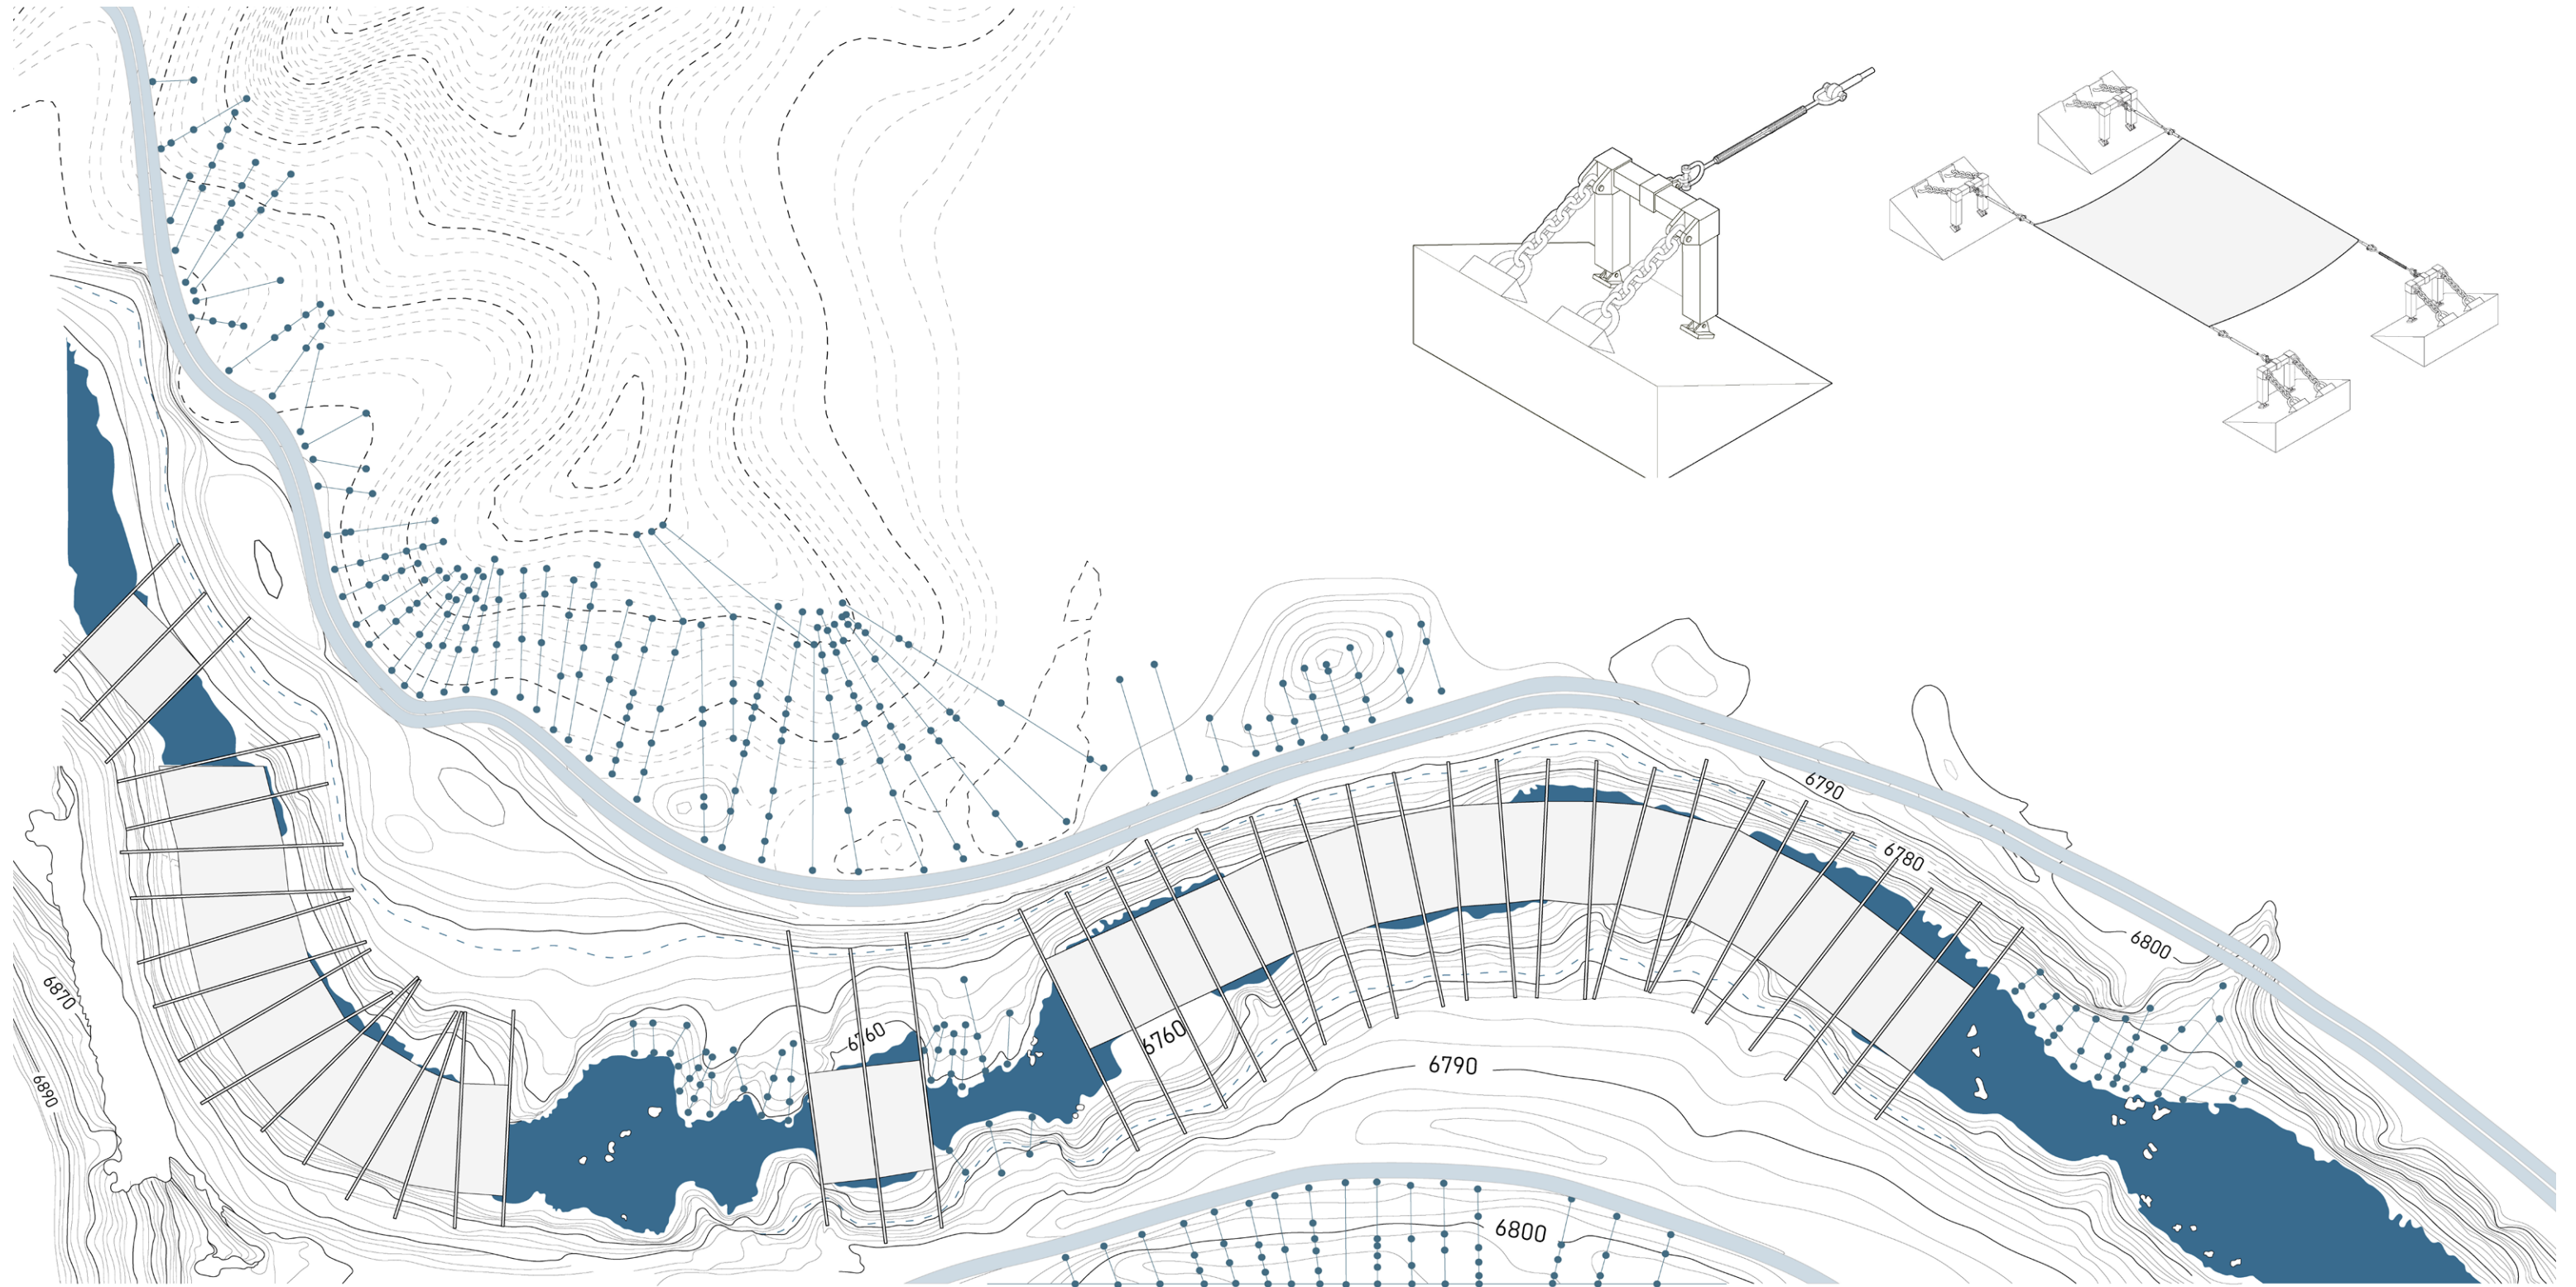

## **Meshing It Up**

Adv Studio VI

Instructor: Jing Liu and Kevin Lamyukseung

Precedent

Precedent

- Indian hemp
- Sand sage
- Showy milkweed
- Locoweed
- Four-wing saltbush
- Groundsel tree
- Kochia
- Side-oats gramma
- Blackreaper sedge
- Sandbar
- lambquarters
- Windmillgrass
- Blue gramma
- Rabbit brush
- Canada thistle
- Virgin's bower
- Bindweed
- Horse weed
- Foxtail barley
- Coyote melon
- Teasel
- Saltgrass
- Barnyard grass
- Canada wild rye
- Green ash
- Velvety gaura
- Wild licorice
- Gumweed
- Rosenweed
- Broom snakeweed
- Common sunflower
- Bush morning glory
- Winter fat
- Duckweed
- Tall white mustard
- Tansy aster
- Alkali muhly
- Evening Primrose
- Witchgrass
- Vine-mequite
- Virginia creeper
- Reed canary grass
- Virginia Groundcherry
- Knotweed, Smartweed
- Plains cottonwood
- Curly dock
- Peach leaved willow
- Sandbar willow
- Russian thistle
- Hardstem bulrush
- Common three square
- Alkali bulrush
- Johnson grass
- Prairie cordgrass
- Copper mallow
- Needle-and thread grass
- Tamarisk
- Salt cedar
- Pennycress
- Puncture vine
- Narrow leaved cattail
- Speedwell
- Asparagus
- Cholla cactus
- Yellow nutsedge
- Russian olive
- Hornemann's willowherb
- Common duckweed
- Ryegrass
- Field mint
- Watercress
- Starvation Cactus
- Common Garden parsnip
- Pinon pine
- Prairie coneflower
- Spiny sowthistle
- Canada Germander
- Chinese elm
- Common cocklebur
- Yucca

Land Animal

Sea Animal

Fulton Street Mall

Site height diagram

Street elements