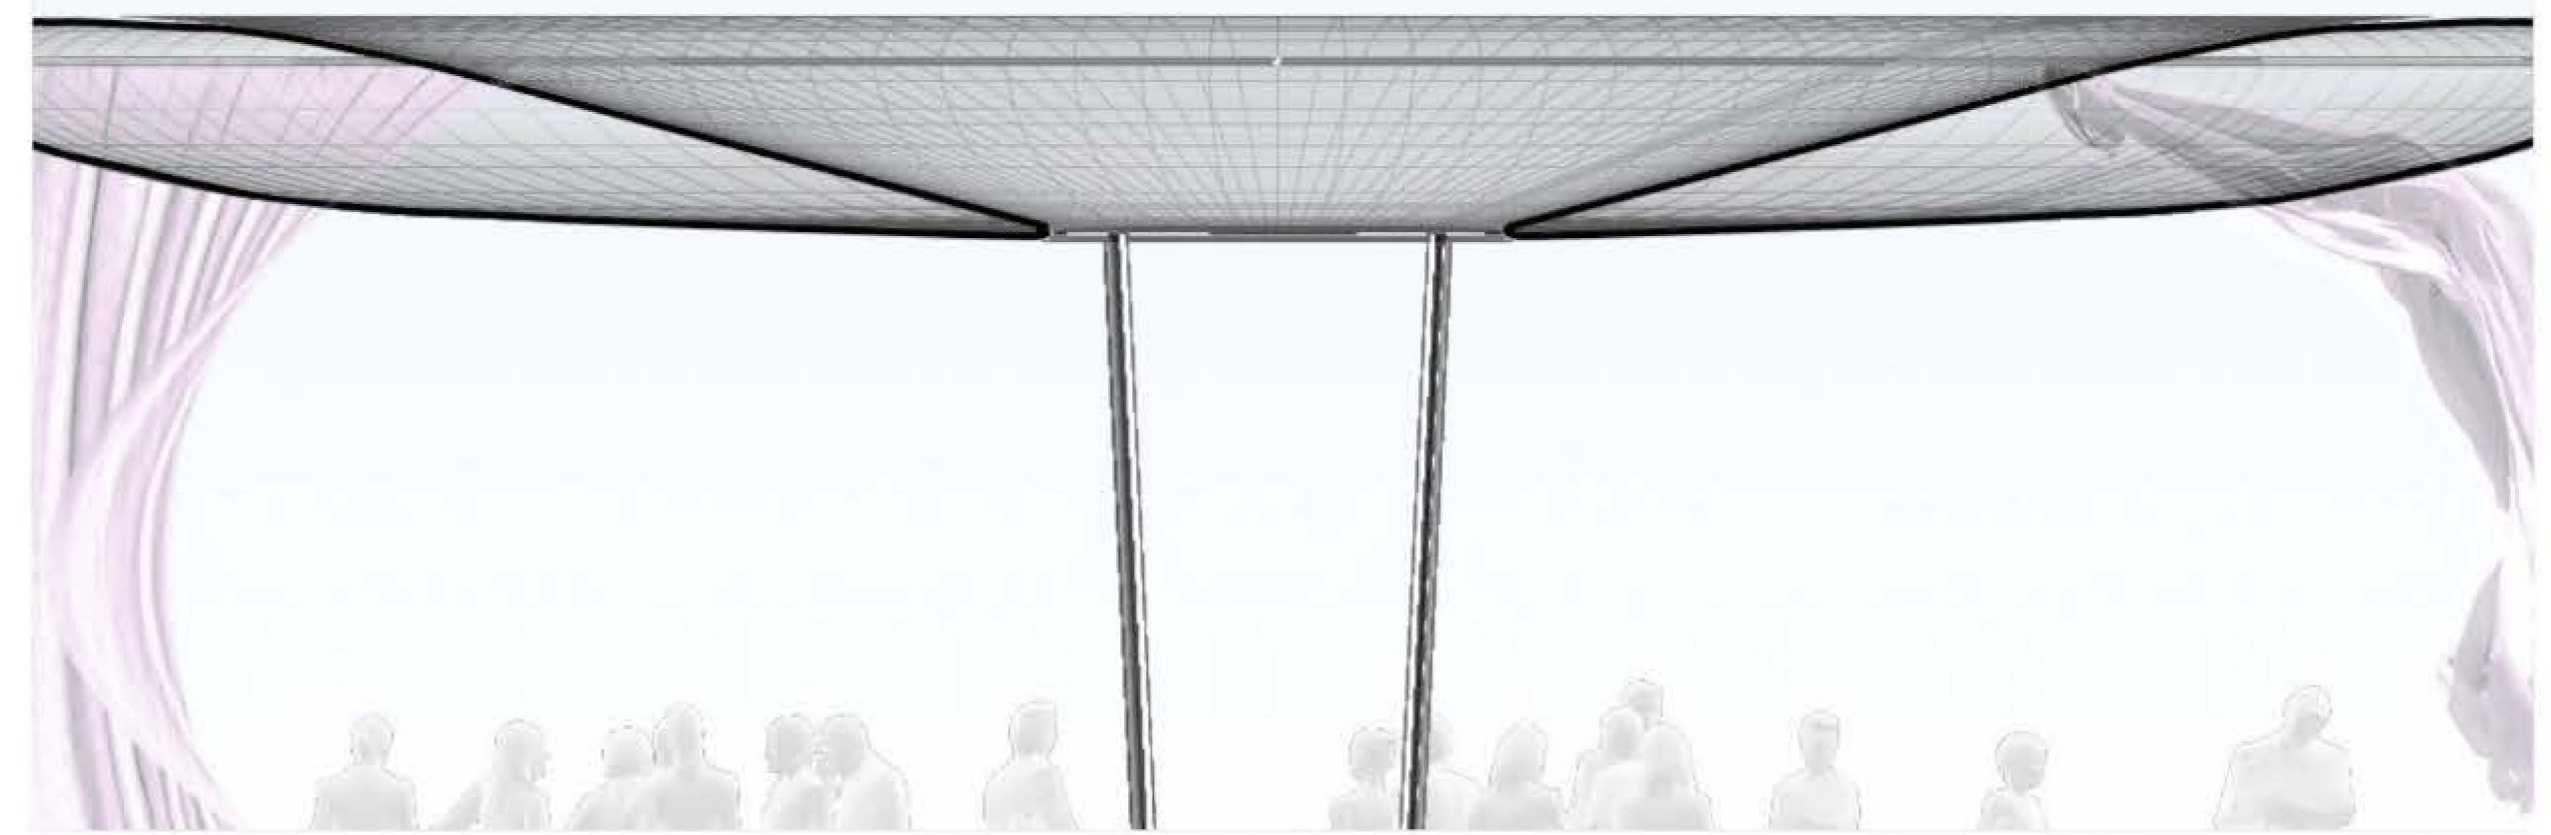

[INVERTED AEROFOIL DOME]

[TEAM NAME]: GAH
[GunYoung Jang]
[Anirudh Chandar]
[Hemila Rastegar]

The proposal seeks to respond to its context by utilizing the dome and oculus as a typology for appropriation. The proposal, comprising an inflatable hollow disc with an aerofoil section that slopes down towards its center, inverts the interior surface of a dome. The oculus at the center is supported by steel columns while the outer edge is cantilevered off the inner ring using pressurised inflation. Curtains at the outer edge preserve a sense of interiority to the space, while the oculus facilitates ventilation and light. The pavilion seeks to retain an elemental and simple form while speaking to its context and potentially host the myriad of activities that have taken place at the historic Lowe Library, albeit at a smaller and more informal scale.

- 1. Inflatable Roof
- 2. Curtains
- 3. Steel Columns
- 4. Cables
- 5. Inflatable Bean Bag