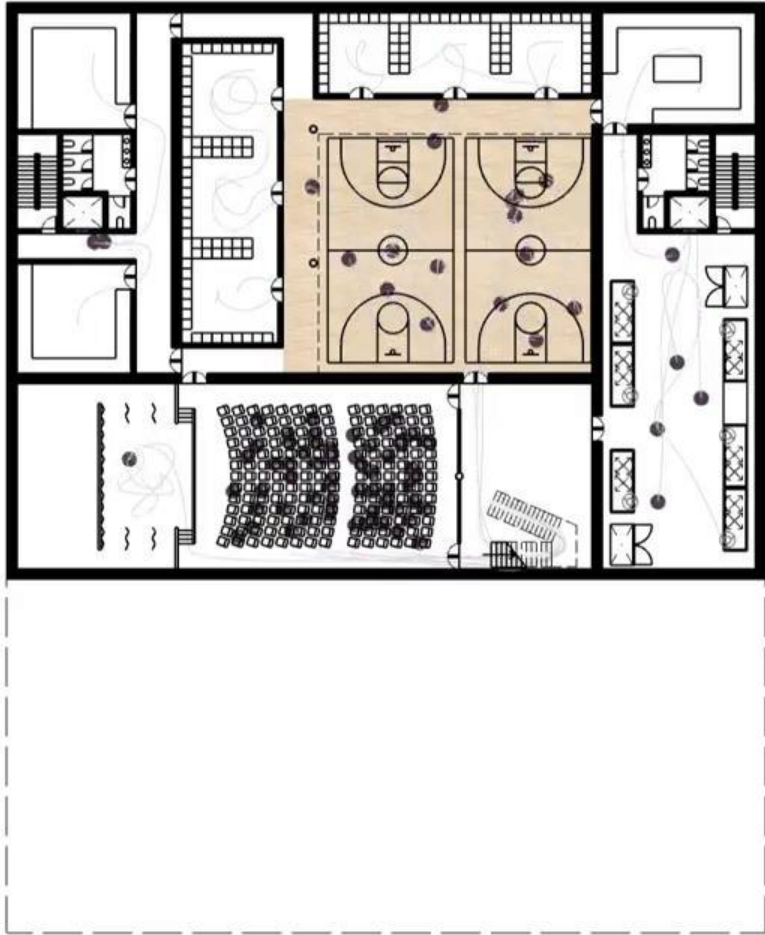

# SCHOOL

C

L

A

S

S

LIBRARY ADMIN  
CAFETERIA

AUDITORIUM

GYMNASIUM

1 PM  
TO  
3 PM